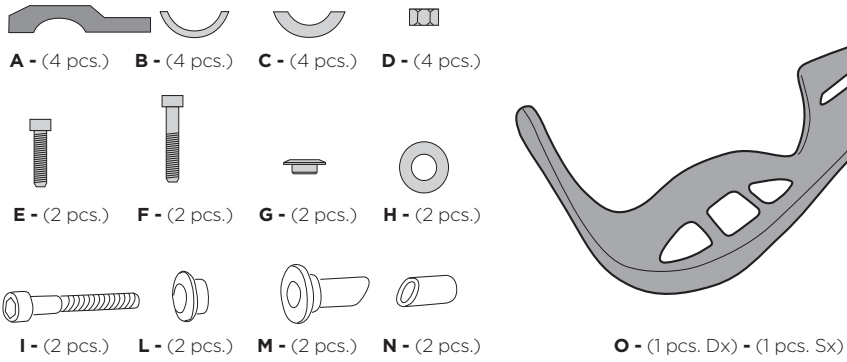

COD. 500002672 REV2

**ACERBIS PARTS**

**WARNING!**

Use at your own risk. Check the security of your device before you ride. This handguard will not prevent injury in the event of a crash. They are designed to deflect cold weather, flying dirt and small branches you might hit while riding, they will not protect against impact with a hard surface or hard objects during use. Be sure that you follow the instructions for installing the handguard. Do not ride if there is missing or damaged hardware. If you find this is the case, take immediately back to your dealer. Check to be sure the throttle and other controls are free every time you ride. Failure to heed instructions and this warning could lead to interference with the controls, loss of control, and an accident. Acerbis recommends that installation be done by a licensed mechanic and that only acerbis original parts are used during fitting. Acerbis makes no guarantees or representations, express or implied, regarding the fitness of its products for any particular purpose. Acerbis makes no guarantees or representations, express or implied, regarding the extent to which its products protect individuals or property from injury or death or damage.