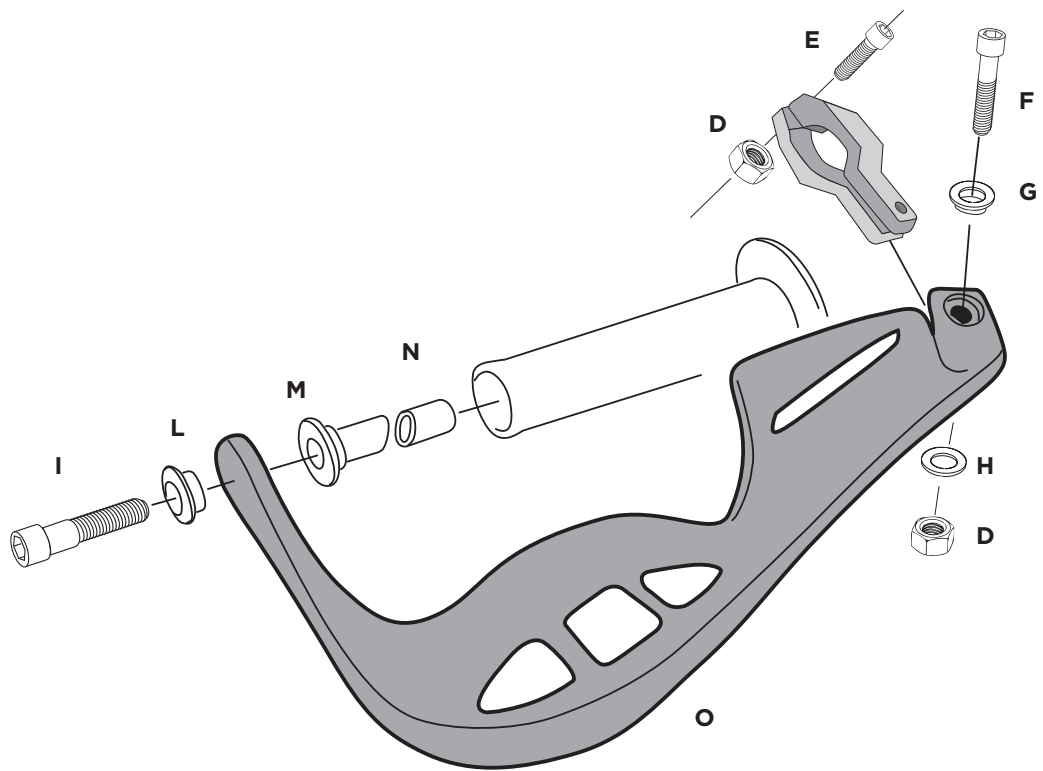

COD. 500002672 REV2

**ACERBIS PARTS**

**WARNING!**

Use at your own risk. Check the security of your device before you ride. This handguard will not prevent injury in the event of a crash. They are designed to deflect cold weather, flying dirt and small branches you might hit while riding, they will not protect against impact with a hard surface or hard objects during use. Be sure that you follow the instructions for installing the handguard. Do not ride if there is missing or damaged hardware. If you find this is the case, take immediately back to your dealer. Check to be sure the throttle and other controls are free every time you ride. Failure to heed instructions and this warning could lead to interference with the controls, loss of control, and an accident. Acerbis recommends that installation be done by a licensed mechanic and that only acerbis original parts are used during fitting. Acerbis makes no guarantees or representations, express or implied, regarding the fitness of its products for any particular purpose. Acerbis makes no guarantees or representations, express or implied, regarding the extent to which its products protect individuals or property from injury or death or damage.