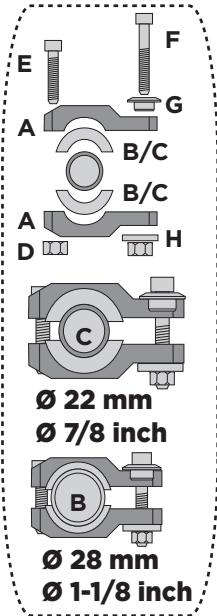

COD. 500002672 REV2

**ACERBIS PARTS**

**WARNING!**

Use at your own risk. Check the security of your device before you ride. This handguard will not prevent injury in the event of a crash. They are designed to deflect cold weather, flying dirt and small branches you might hit while riding, they will not protect against impact with a hard surface or hard objects during use. Be sure that you follow the instructions for installing the handguard. Do not ride if there is missing or damaged hardware. If you find this is the case, take immediately back to your dealer. Check to be sure the throttle and other controls are free every time you ride. Failure to heed instructions and this warning could lead to interference with the controls, loss of control, and an accident. Acerbis recommends that installation be done by a licensed mechanic and that only acerbis original parts are used during fitting. Acerbis makes no guarantees or representations, express or implied, regarding the fitness of its products for any particular purpose. Acerbis makes no guarantees or representations, express or implied, regarding the extent to which its products protect individuals or property from injury or death or damage.