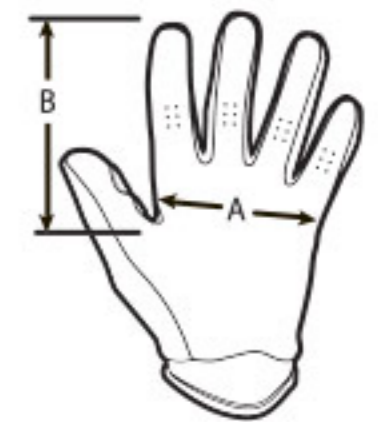

JERSEYS

Compare one of your t-shirts with the corresponding size chart below. Choose the same size jersey as you would for a t-shirt. Note that jerseys typically run larger for a loose, unrestricted fit.

MEN'S TEE	JERSEY SIZE
X-SMALL	XS
SMALL	SM
MEDIUM	MD
LARGE	LG
X-LARGE	XL
2X-LARGE	2XL
3X-LARGE	3XL

WOMEN'S TEE	JERSEY SIZE
SMALL	WSM
MEDIUM	WMD
LARGE	WLG
X-LARGE	WXL
2X-LARGE	W2XL

YOUTH TEE	JERSEY SIZE
X-SMALL (2-4)	YSM
SMALL (6-8)	YMD
MEDIUM (10-12)	YLG
LARGE (14-16)	YXL
X-LARGE (18-20)	Y2XL

HELMETS

Using a tape measure, measure the circumference of your head just above the ears and across the forehead. Refer to the chart for proper helmet size. Example: Head circumference measures 22-3/4" = Adult med helmet.

GLOVES

Measure the width of your palm "A" about 1" below the base of your fingers (about 3/4" for kids) and the length from the tip of your index finger to the base of your thumb "B" and match measurements to sizes listed on the chart.

MEN'S A/B	GLOVE SIZE	
3-5/8" / 4-3/8"	9 / 11cm	SM
3-3/4" / 4-1/2"	9.5 / 11cm	MD
3-7/8" / 4-5/8"	9.8 / 11.8cm	LG
004" / 4-3/4"	10.2 / 12cm	XL
4-1/8" / 4-7/8"	11 / 12.4cm	2XL

WOMEN'S A/B	GLOVE SIZE	
3-1/8" / 4"	8 / 10cm	WSM
3-1/4" / 4-1/8"	8 / 11cm	WMD
3-3/8" / 4-1/4"	8.5 / 11cm	WLG
3-1/2" / 4-3/8"	9 / 11cm	WXL

YOUTH A/B	GLOVE SIZE	
2-3/8" / 2-3/4"	6 / 7cm	Y2XS
2-1/2" / 2-7/8"	6.5 / 7cm	YXS
2-5/8" / 3"	6.7 / 7.5cm	YSM
2-3/4" / 3-1/8"	7 / 8cm	YMD
2-7/8" / 3-1/4"	7.5 / 8.5cm	YLG
3" / 3-3/8"	8 / 8.5cm	YXL

ADULT HEAD	HELMET SIZE	
20-3/8" - 21-1/8"	52 / 54cm	XS
21-1/4" - 22"	54 / 56cm	SM
22-1/8" - 22-7/8"	57 / 58cm	MD
23" - 23-3/4"	59 / 60cm	LG
23-7/8" & 24-5/8"	61 / 63cm	XL

YOUTH HEAD	HELMET SIZE	
18-1/2" - 19-1/8"	47 / 49cm	YOUTH SM
19-1/4" - 19-7/8"	49 / 50cm	YOUTH MD
20" - 20-1/2"	51 / 52cm	YOUTH LG