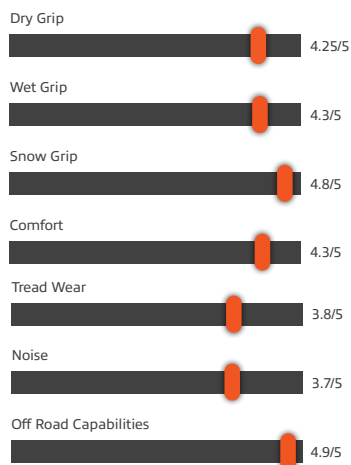

GRIPPER X/T

GRIPPER X/T PERFORMANCE SPECS