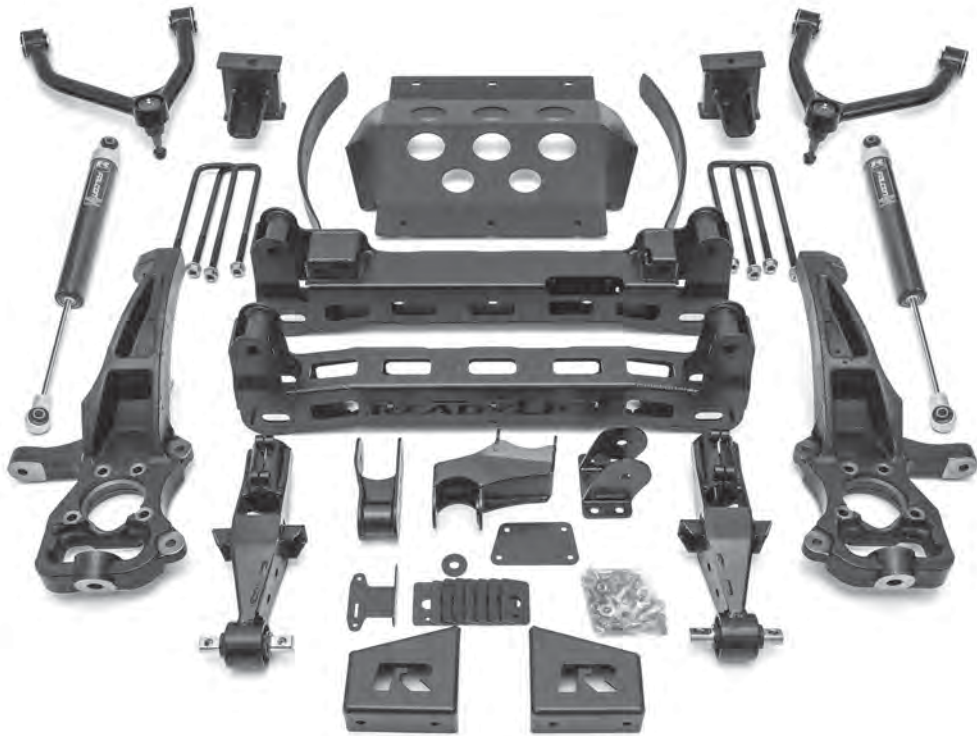

KITS AVAILABLE FOR: CADILLAC / GMC / RAM / FORD
JEEP / HONDA / HUMMER / TOYOTA / SUBARU