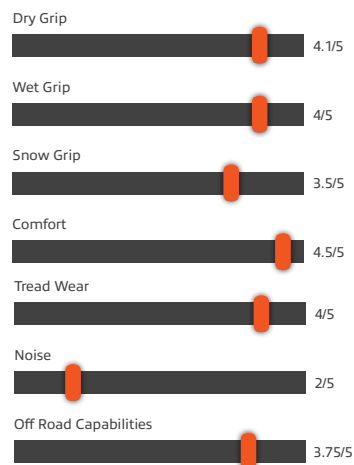

285/55R20LT	285/50R22LT
305/55R20LT	325/50R22LT
325/60R20LT	

GRIPPER X/T

GRIPPER X/T PERFORMANCE SPECS

GRIPPER M/T

GRIPPER M/T PERFORMANCE SPECS

GRIPPER A/T

GRIPPER A/T PERFORMANCE SPECS

1-PIECE WHEELS