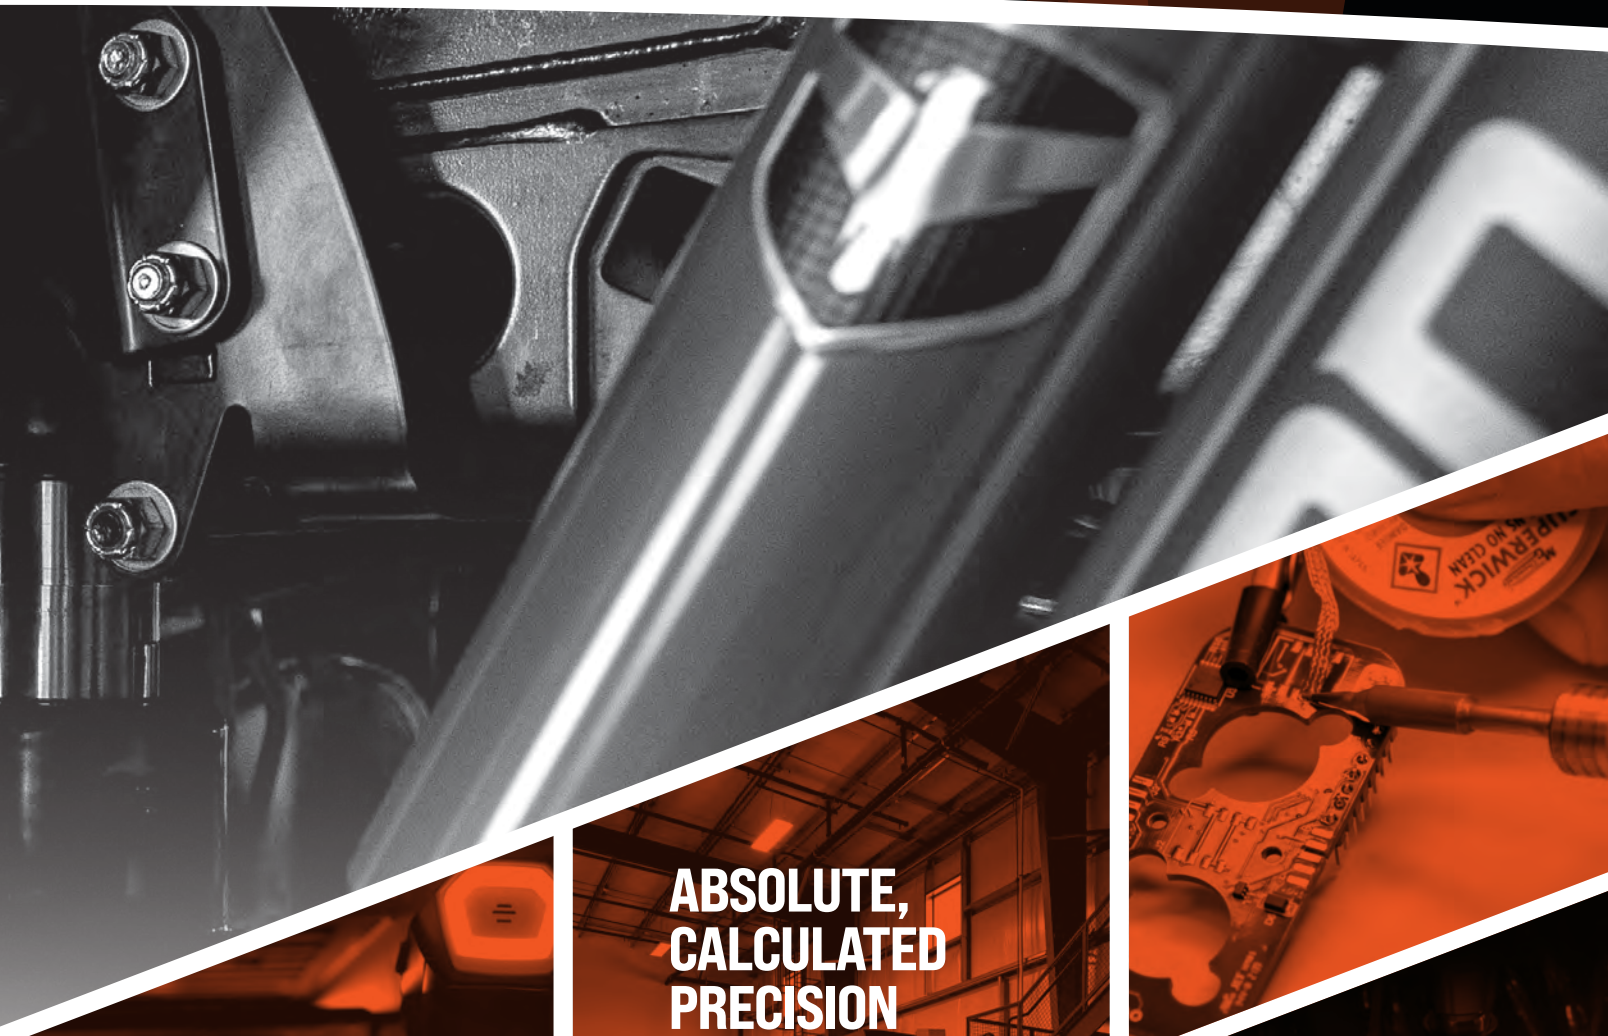

**ABSOLUTE,
CALCULATED
PRECISION
IS OUR LOGIQ
AND WHEN IT
COMES TO OUR
PRODUCTS; WE
STRIVE TO BE
THE METRIC FOR
UNMATCHED
PERFECTION.**

**IN 2021
WE BROKE GROUND
ON OUR STATE-OF-THE-ART
ENGINEERING FACILITY.**