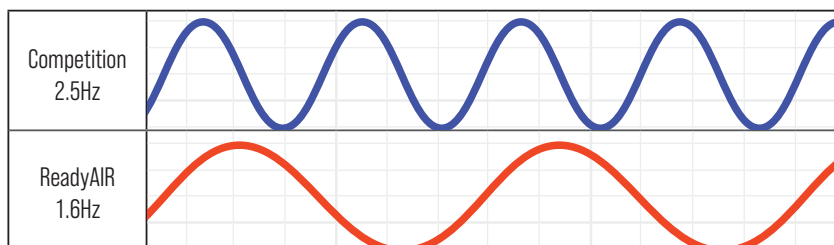

PROPERLY SCALED TO MATCH THE SIZE OF YOUR TRUCK

Rather than using the archaic “one-size-fits-all” approach, ReadyAIR properly scales the air spring size and quantity to truly maximize your specific truck’s towing and hauling capability.

IMPROVED RIDE QUALITY, STABILITY AND LOAD SUPPORT

Competitor double-bellow style air springs have a natural frequency of ~2.5Hz (close to race car stiffness). LOGIQ Air Springs have a 1.6Hz natural frequency to ensure that you will feel the difference.

MORE SUSPENSION TRAVEL

Competitors limit the factory travel and typically eliminate the OE bump stops. ReadyAIR kits have improved suspension travel and retain the factory bump stops for optimal suspension performance.

LIFETIME WARRANTY

All ReadyAIR suspension kits come with Limited Lifetime Warranty and a FREE ReadyGUARD 5-year - 60,000 mile Powertrain Warranty.