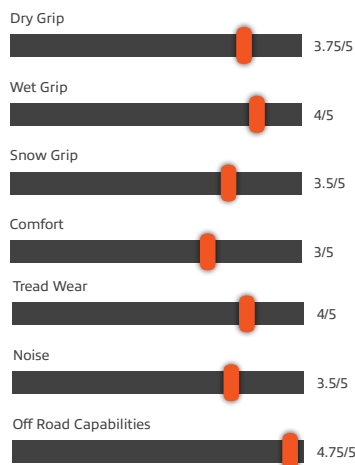

285/55R20LT	285/50R22LT
305/55R20LT	325/50R22LT
325/60R20LT	

GRIPPER X/T

GRIPPER X/T PERFORMANCE SPECS

GRIPPER M/T

GRIPPER M/T PERFORMANCE SPECS

GRIPPER A/T

GRIPPER A/T PERFORMANCE SPECS

1-PIECE WHEELS