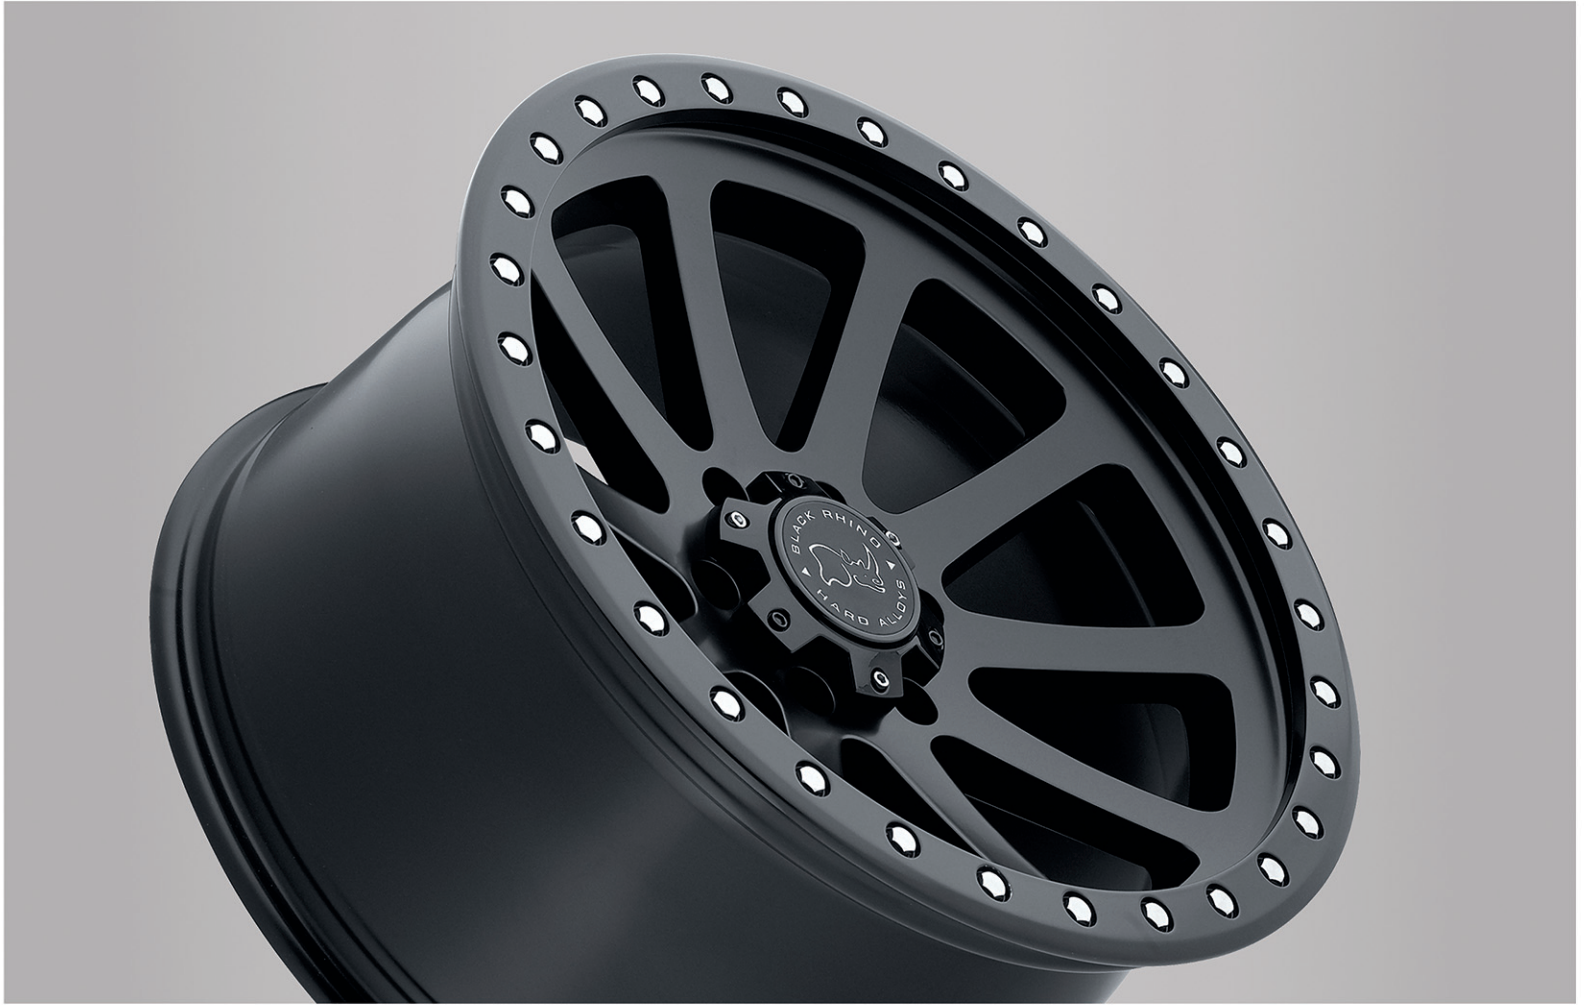

Off Road Fitments

MINT
Monoblock

Finishes: Matte Black
Gloss Graphite

Sizes: 17x9 18x9 20x9
20x10

PCD: 5x127 6x135
5x139.7 6x139.7
5x150