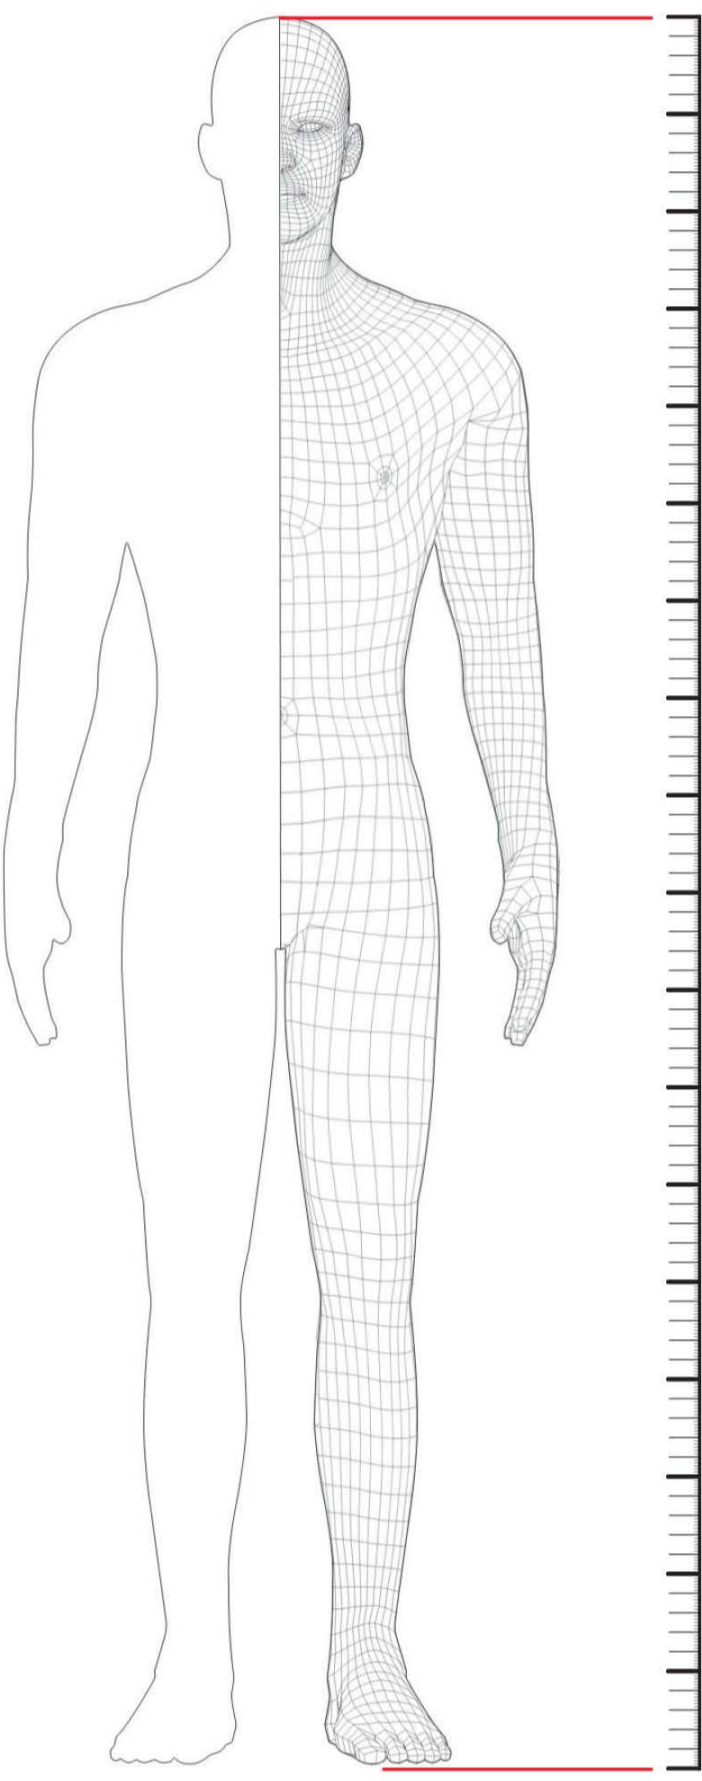

HOW TO MEASURE YOURSELF: HEIGHT - stature

Height is the distance between the top of the head and the soles of the feet taken when standing upright with the feet together.