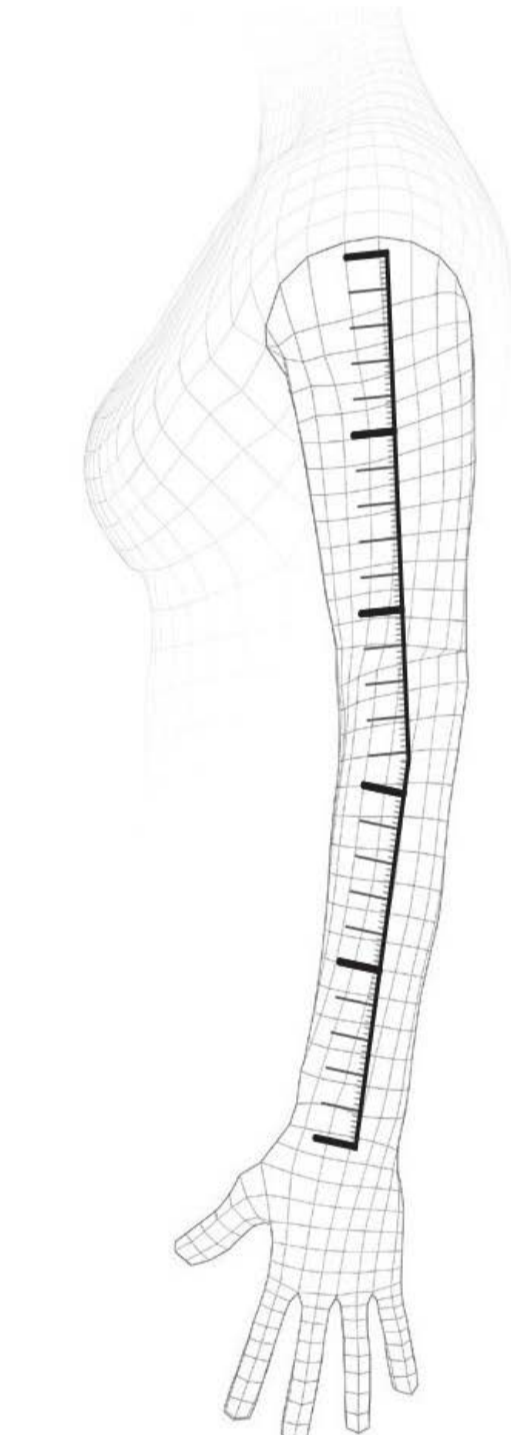

WOMEN MOTO CLOTHING

STANDARD SIZES

EURO	ALPHA	USA	Chest Chest circumference (cm)	Bust Bust circumference (cm)	Waist Waist circumference (cm)	Hips Hips circumference (cm)	Stature height (cm)	Crotch Crotch length (cm)	Sleeves Sleeves length (cm)
38	XXS	0	72 / 76	76 / 80	56 / 60	82 / 86	157 / 160	73 / 75	51 / 52
40	XS	2	76 / 80	80 / 84	60 / 64	86 / 90	160 / 163	75 / 76	52 / 54
42	S	4	80 / 84	84 / 88	64 / 68	90 / 94	163 / 166	76 / 78	54 / 55
44	M	6	84 / 88	88 / 92	68 / 72	94 / 98	166 / 169	78 / 79	55 / 57
46	M	8	88 / 92	92 / 96	72 / 76	98 / 102	169 / 172	79 / 80	57 / 58
48	L	10	92 / 96	96 / 100	76 / 80	102 / 106	172 / 175	80 / 81	58 / 59
50	XL	12	96 / 100	100 / 104	80 / 84	106 / 110	175 / 177	81 / 82	59 / 60
52	XL	14	100 / 104	104 / 108	84 / 88	110 / 114	177 / 178	81 / 82	60 / 61
54	XXL	16	104 / 108	108 / 112	88 / 92	114 / 118	178 / 179	81 / 82	60 / 61

SHORTER STATURE "CONFORMATO VERSION" SIZES

SPECIAL SIZES: DAINESE HAVE DEVELOPED SPECIAL SIZES FOR PEOPLE WHOSE HEIGHT IS OUTSIDE THE STANDARD PARAMETERS. CHECK THE TABLE FOR YOUR MATCHING SIZE.

Shorter stature	Standard stature	Chest Chest circumference (cm)	Bust Bust circumference (cm)	Waist Waist circumference (cm)	Hips Hips circumference (cm)	Stature height (cm)	Crotch Crotch length (cm)	Sleeves Sleeves length (cm)
21	40 / 42	78 / 82	82 / 86	64 / 68	88 / 92	154,5 / 157,5	70,5 / 72	50 / 51,5
22	44	84 / 88	88 / 92	70 / 74	94 / 98	159 / 160	73 / 74	52 / 54
23	46 / 48	90 / 94	94 / 98	76 / 80	100 / 104	163,5 / 167,5	74,5 / 75,5	54,5 / 55,5
24	50	96 / 100	100 / 104	82 / 86	106 / 110	168 / 170	76 / 77	56 / 57
25	52 / 54	102 / 106	106 / 110	88 / 92	112 / 116	170,5 / 171,5	76 / 77	57 / 58
26	56	108 / 112	112 / 116	94 / 98	118 / 122	172 / 173	76 / 77	57 / 58

TALLER STATURE "CONFORMATO VERSION" SIZES

SPECIAL SIZES: DAINESE HAVE DEVELOPED SPECIAL SIZES FOR PEOPLE WHOSE HEIGHT IS OUTSIDE THE STANDARD PARAMETERS. CHECK THE TABLE FOR YOUR MATCHING SIZE.

Taller stature	Standard stature	Chest Chest circumference (cm)	Bust Bust circumference (cm)	Waist Waist circumference (cm)	Hips Hips circumference (cm)	Stature height (cm)	Crotch Crotch length (cm)	Sleeves Sleeves length (cm)
82	40 / 42	78 / 82	82 / 86	62 / 66	88 / 92	168,5 / 171,5	80,5 / 82	56 / 57,5
88	44	84 / 88	88 / 92	68 / 72	94 / 98	173 / 174	83 / 84	58 / 60
94	46 / 48	90 / 94	94 / 98	74 / 78	100 / 104	177,5 / 181,5	84,5 / 85,5	61,0 / 61,5
100	50	96 / 100	100 / 104	80 / 84	106 / 110	182 / 184	86 / 87	62 / 63
106	52 / 54	102 / 106	106 / 110	86 / 90	112 / 116	184,5 / 185,5	86 / 87	63 / 64
112	56	108 / 112	112 / 116	92 / 96	118 / 122	186 / 187	86 / 87	63 / 64

JEANS

WAIST (cm)	74 - 76	79 - 82	84 - 87	89 - 92	94 - 97	100 - 102	105 - 107	110 - 112	115 - 117	120
INCH	26 | 27	28 | 29	30 | 31	32 | 33	34 | 35	36 | 37	38 | 39	40 | 41	42 | 43	44
SIZE	44	46	48	50	52	54	56	58	60	62