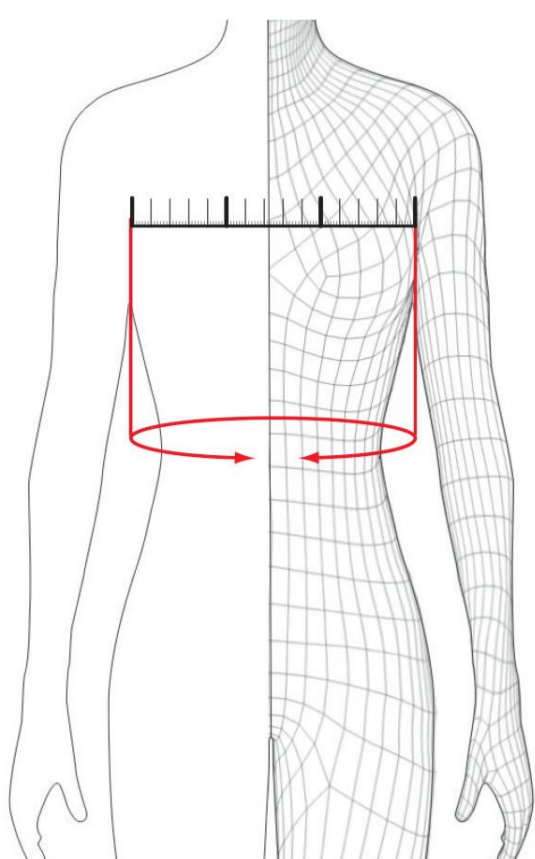

The inner leg measurement is the distance between the crotch and the ground. It is the distance between the lowest part of the trunk and the soles of the feet measured when standing upright with the feet slightly apart and the weight of the body evenly distributed on both legs.

Taller Stature	Standard Stature	Chest Chest circumference (cm)	Waist Waist circumference (cm)	Hips Hips circumference (cm)	Stature height (cm)	Crotch Crotch length (cm)	Sleeves Sleeves length (cm)
86	42 / 44	83 / 89	70 / 76	85 / 91	172 / 177	81 / 83	57 / 59
92	46	89 / 95	76 / 82	91 / 97	177 / 181	83 / 85	59 / 61
98	48 / 50	95 / 101	82 / 88	97 / 103	181 / 186	85 / 87	61 / 63
104	52	101 / 107	88 / 94	103 / 109	186 / 190	87 / 89	63 / 64
110	54 / 56	107 / 113	94 / 100	109 / 115	190 / 194	89 / 91	64 / 65
116	58	113 / 119	100 / 106	115 / 121	194 / 196	91 / 92	65 / 66
122	60 / 62	119 / 125	106 / 112	121 / 127	196 / 197	91 / 92	66 / 67
128	64	125 / 131	112 / 118	127 / 133	197 / 199	91 / 92	66 / 67

Motorbike Woman Size Chart

HOW TO MEASURE YOURSELF: CHEST - circumference of the chest

The circumference of the chest for women is measured just above the bust circumference.

HOW TO MEASURE YOURSELF: BUST - circumference of the bust

The circumference of the bust is the bust largest horizontal circumference and is taken when standing upright and breathing normally. The tape measure must be placed horizontally below the armpits when the bust is at its largest.