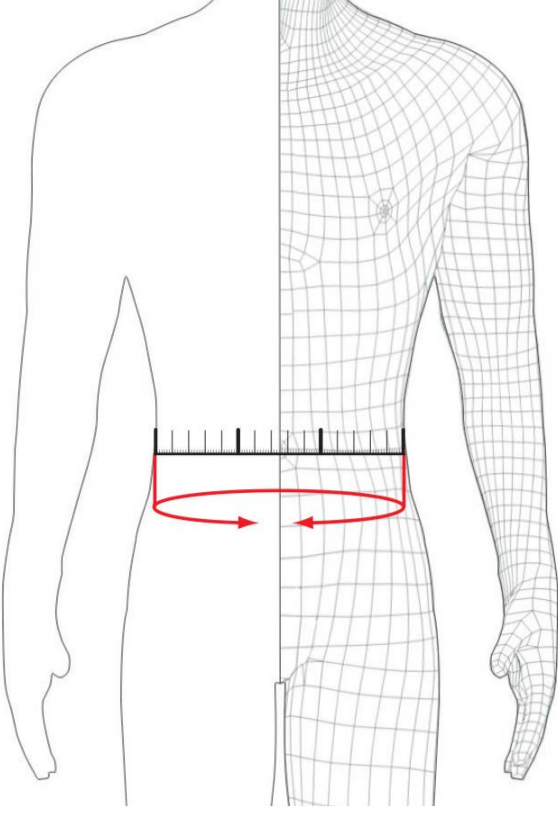

Motorbike Man Size Chart

HOW TO MEASURE YOURSELF: CHEST - circumference of the chest

The circumference of the chest is the maximum measurement taken around the chest when standing upright and breathing normally. The tape measure is passed around the chest at the level of the shoulder blades, below the armpits.

HOW TO MEASURE YOURSELF: WAIST - circumference of the waist

The circumference of the waist is measured by passing the tape measure on the waistline between the ribs and the pelvis just above the hip bones. Take the measurement when standing upright and breathing normally with the abdomen relaxed (see waistline).

HOW TO MEASURE YOURSELF: PELVIS - circumference of the pelvis

The circumference of the pelvis is measured horizontally around the part of the pelvis that protrudes most. (bottom)

HOW TO MEASURE YOURSELF: CROTCH - distance between the crotch and the ground

The inner leg measurement is the distance between the crotch and the ground. It is the distance between the lowest part of the trunk and the soles of the feet measured when standing upright with the feet slightly apart and the weight of the body evenly distributed on both legs.