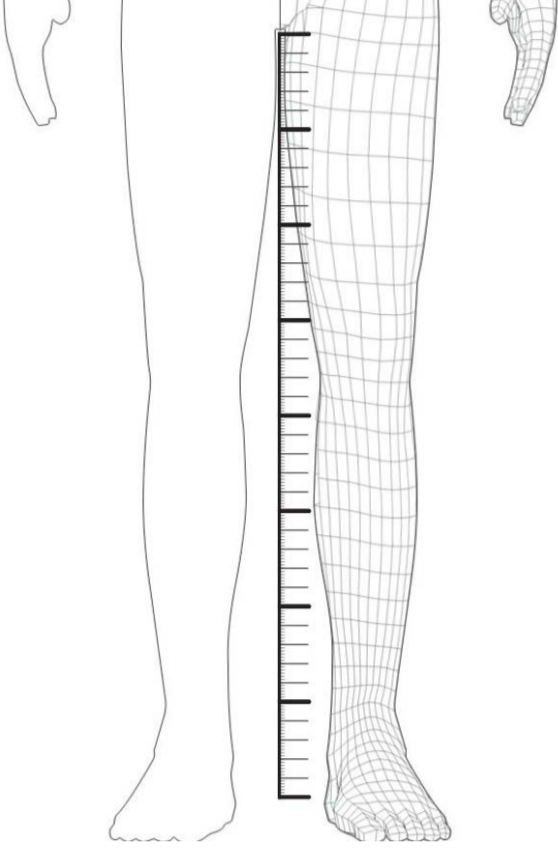

Motorbike Man Size Chart

HOW TO MEASURE YOURSELF: CHEST - circumference of the chest

The circumference of the chest is the maximum measurement taken around the chest when standing upright and breathing normally. The tape measure is passed around the chest at the level of the shoulder blades, below the armpits.

HOW TO MEASURE YOURSELF: WAIST - circumference of the waist

The circumference of the waist is measured by passing the tape measure on the waistline between the ribs and the pelvis just above the hip bones. Take the measurement when standing upright and breathing normally with the abdomen relaxed (see waistline).

HOW TO MEASURE YOURSELF: PELVIS - circumference of the pelvis

The circumference of the pelvis is measured horizontally around the part of the pelvis that protrudes most. (bottom)

HOW TO MEASURE YOURSELF: CROTCH - distance between the crotch and the ground

The inner leg measurement is the distance between the crotch and the ground. It is the distance between the lowest part of the trunk and the soles of the feet measured when standing upright with the feet slightly apart and the weight of the body evenly distributed on both legs.