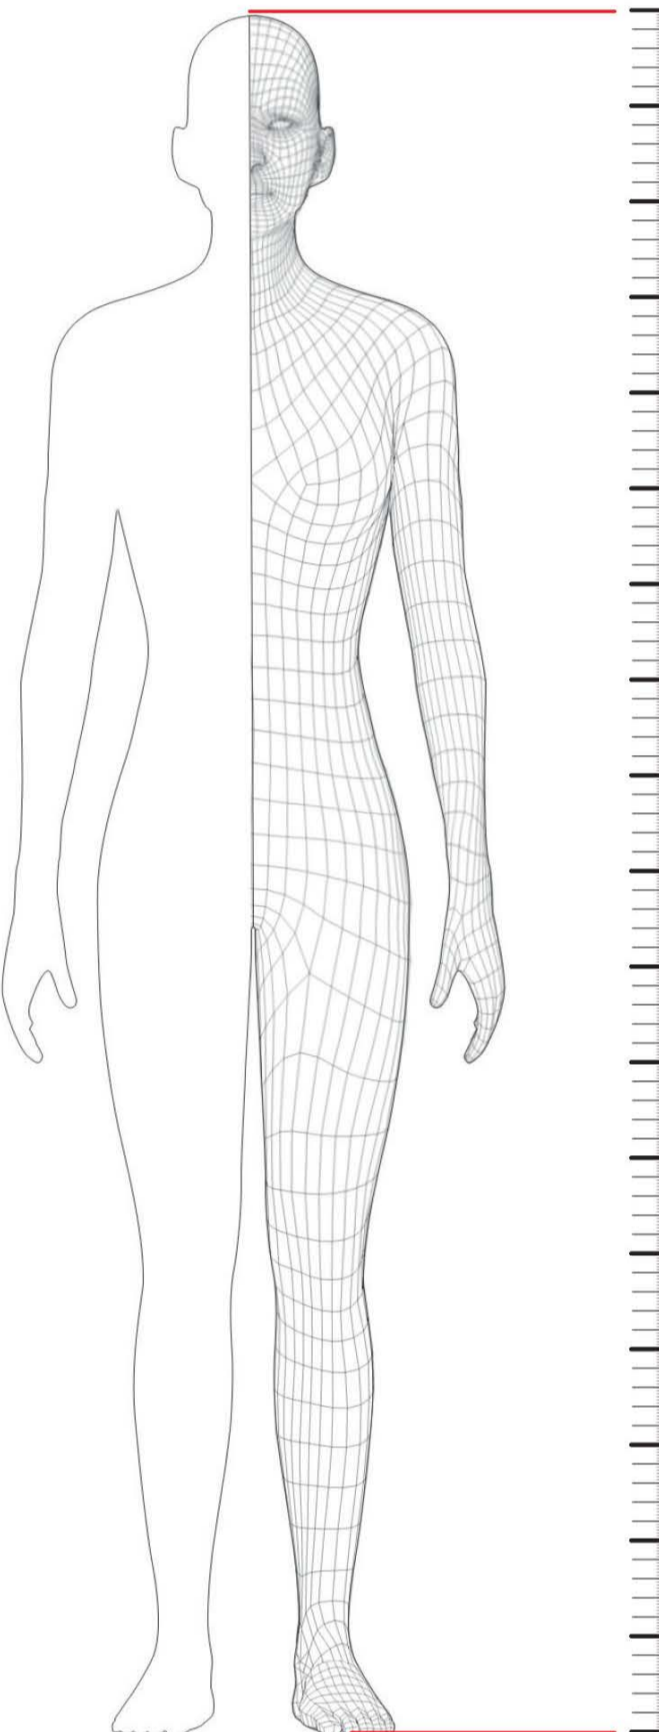

Motorbike Woman Size Chart

HOW TO MEASURE YOURSELF: CHEST - circumference of the chest

The circumference of the chest for women is measured just above the bust circumference.

HOW TO MEASURE YOURSELF: BUST - circumference of the bust

The circumference of the bust is the bust largest horizontal circumference and is taken when standing upright and breathing normally. The tape measure must be placed horizontally below the armpits when the bust is at its largest.

HOW TO MEASURE YOURSELF: WAIST - circumference of the waist

The circumference of the waist is measured by passing the tape measure on the waistline between the ribs and the pelvis just above the hip bones. Take the measurement when standing upright and breathing normally with the abdomen relaxed (see waistline).

HOW TO MEASURE YOURSELF: PELVIS - circumference of the pelvis

The circumference of the pelvis is measured horizontally around the part of the pelvis that protrudes most. (bottom)

HOW TO MEASURE YOURSELF: HEIGHT - stature

Height is the distance between the top of the head and the soles of the feet taken when standing upright with the feet together.

HOW TO MEASURE YOURSELF: CROTCH - distance between the crotch and the ground

The inner leg measurement is the distance between the crotch and the ground. It is the distance between the lowest part of the trunk and the soles of the feet measured when standing upright with the feet slightly apart and the weight of the body evenly distributed on both legs.

HOW TO MEASURE YOURSELF: ARM - sleeve length

This is the distance between the outside of the shoulder (humerus) and the wrist when the arm is relaxed.

WOMEN MOTO CLOTHING

STANDARD SIZES