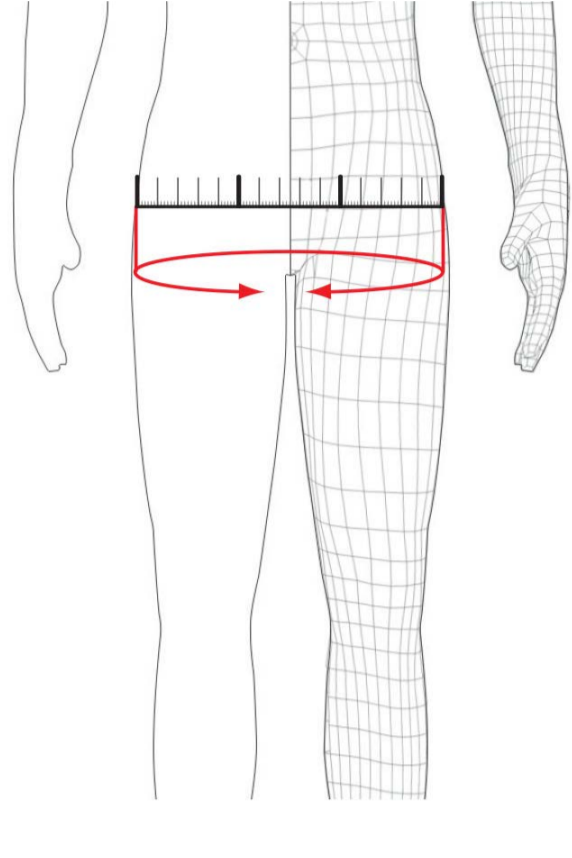

HOW TO MEASURE YOURSELF: PELVIS - circumference of the pelvis

The circumference of the pelvis is measured horizontally around the part of the pelvis that protrudes most. (bottom)

HOW TO MEASURE YOURSELF: HEIGHT - stature

Height is the distance between the top of the head and the soles of the feet taken when standing upright with the feet together.