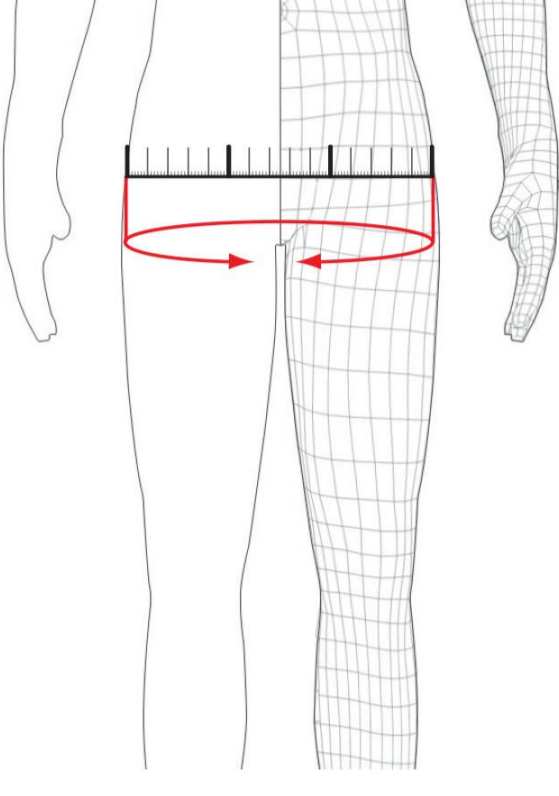

Motorbike Man Size Chart

HOW TO MEASURE YOURSELF: CHEST - circumference of the chest

The circumference of the chest is the maximum measurement taken around the chest when standing upright and breathing normally. The tape measure is passed around the chest at the level of the shoulder blades, below the armpits.

HOW TO MEASURE YOURSELF: WAIST - circumference of the waist

The circumference of the waist is measured by passing the tape measure on the waistline between the ribs and the pelvis just above the hip bones. Take the measurement when standing upright and breathing normally with the abdomen relaxed (see waistline).

HOW TO MEASURE YOURSELF: PELVIS - circumference of the pelvis

The circumference of the pelvis is measured horizontally around the part of the pelvis that protrudes most. (bottom)

HOW TO MEASURE YOURSELF: CROTCH - distance between the crotch and the ground

The inner leg measurement is the distance between the crotch and the ground. It is the distance between the lowest part of the trunk and the soles of the feet measured when standing upright with the feet slightly apart and the weight of the body evenly distributed on both legs.