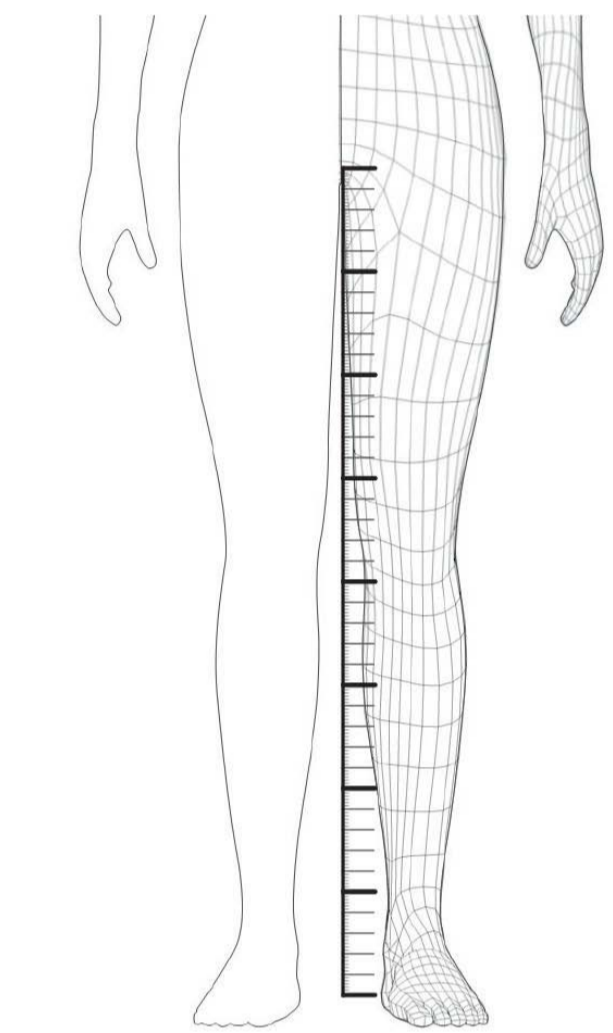

HOW TO MEASURE YOURSELF: WAIST - circumference of the waist

The circumference of the waist is measured by passing the tape measure on the waistline between the ribs and the pelvis just above the hip bones. Take the measurement when standing upright and breathing normally with the abdomen relaxed (see waistline).

HOW TO MEASURE YOURSELF: PELVIS - circumference of the pelvis

The circumference of the pelvis is measured horizontally around the part of the pelvis that protrudes most. (bottom)

HOW TO MEASURE YOURSELF: HEIGHT - stature

Height is the distance between the top of the head and the soles of the feet taken when standing upright with the feet together.

HOW TO MEASURE YOURSELF: CROTCH - distance between the crotch and the ground

The inner leg measurement is the distance between the crotch and the ground. It is the distance between the lowest part of the trunk and the soles of the feet measured when standing upright with the feet slightly apart and the weight of the body evenly distributed on both legs.