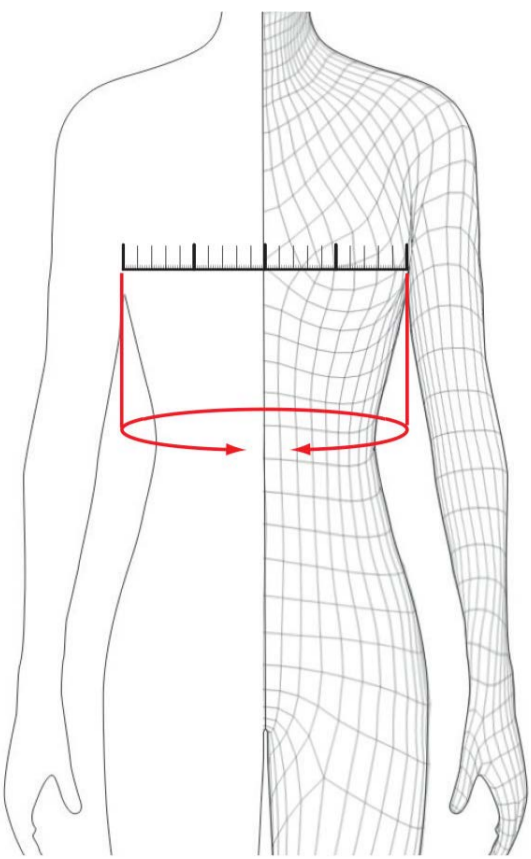

The inner leg measurement is the distance between the crotch and the ground. It is the distance between the lowest part of the trunk and the soles of the feet measured when standing upright with the feet slightly apart and the weight of the body evenly distributed on both legs.

Motorbike Woman Size Chart

HOW TO MEASURE YOURSELF: CHEST - circumference of the chest

The circumference of the chest for women is measured just above the bust circumference.

HOW TO MEASURE YOURSELF: BUST - circumference of the bust

The circumference of the bust is the bust largest horizontal circumference and is taken when standing upright and breathing normally. The tape measure must be placed horizontally below the armpits when the bust is at its largest.

HOW TO MEASURE YOURSELF: WAIST - circumference of the waist

The circumference of the waist is measured by passing the tape measure on the waistline between the ribs and the pelvis just above the hip bones. Take the measurement when standing upright and breathing normally with the abdomen relaxed (see waistline).