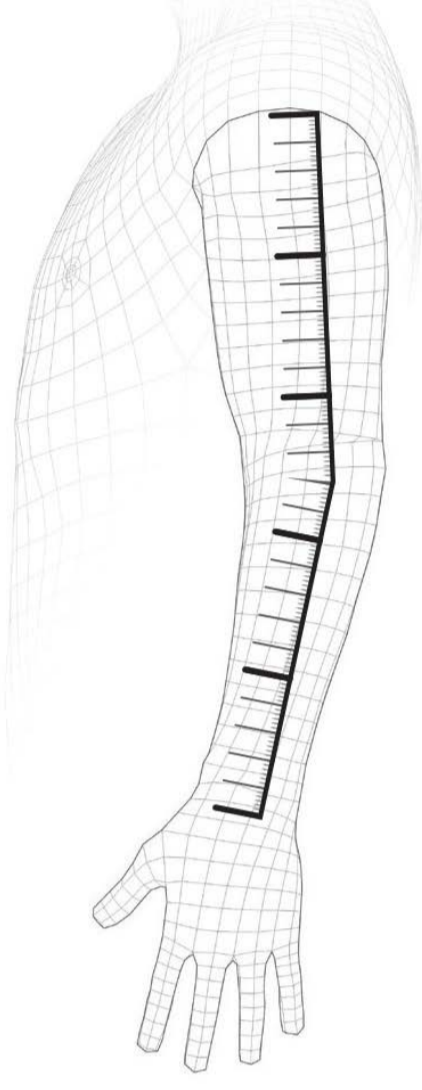

HOW TO MEASURE YOURSELF: ARM - sleeve length

This is the distance between the outside of the shoulder (humerus) and the wrist when the arm is relaxed.

HOW TO MEASURE YOURSELF: NECK - circumference of the neck

The circumference of the neck is measured about 2 cm below the Adam's apple at the seventh cervical vertebra.