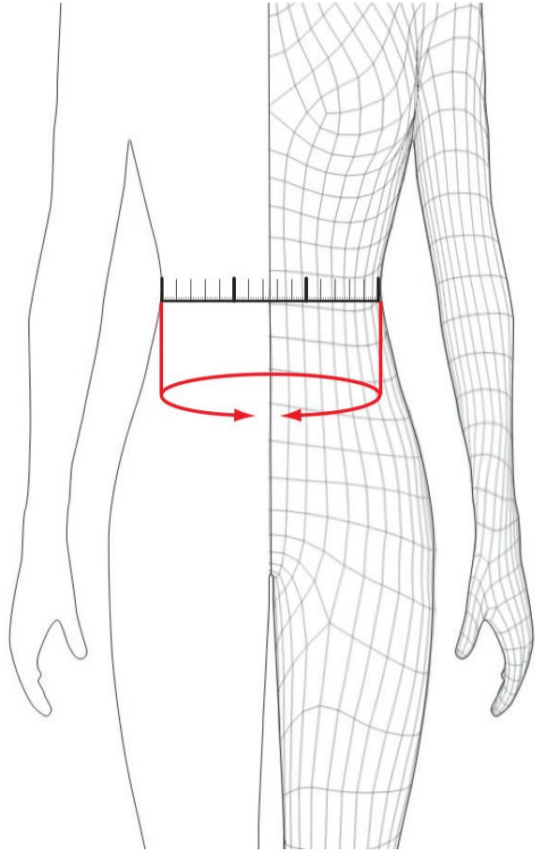

HOW TO MEASURE YOURSELF: WAIST - circumference of the waist

The circumference of the waist is measured by passing the tape measure on the waistline between the ribs and the pelvis just above the hip bones. Take the measurement when standing upright and breathing normally with the abdomen relaxed (see waistline).