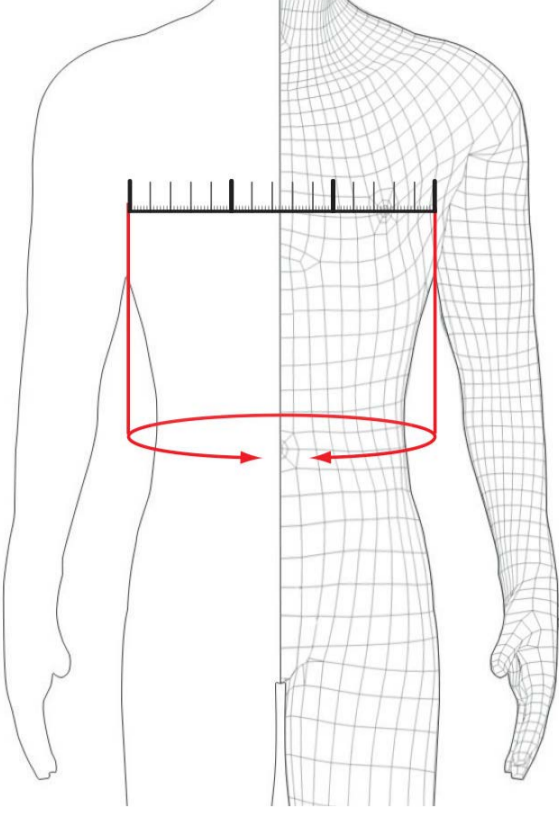

Motorbike Man Size Chart

HOW TO MEASURE YOURSELF: CHEST - circumference of the chest

The circumference of the chest is the maximum measurement taken around the chest when standing upright and breathing normally. The tape measure is passed around the chest at the level of the shoulder blades, below the armpits.

HOW TO MEASURE YOURSELF: WAIST - circumference of the waist

The circumference of the waist is measured by passing the tape measure on the waistline between the ribs and the pelvis just above the hip bones. Take the measurement when standing upright and breathing normally with the abdomen relaxed (see waistline).

HOW TO MEASURE YOURSELF: PELVIS - circumference of the pelvis

The circumference of the pelvis is measured horizontally around the part of the pelvis that protrudes most. (bottom)

HOW TO MEASURE YOURSELF: CROTCH - distance between the crotch and the ground

The inner leg measurement is the distance between the crotch and the ground. It is the distance between the lowest part of the trunk and the soles of the feet measured when standing upright with the feet slightly apart and the weight of the body evenly distributed on both legs.