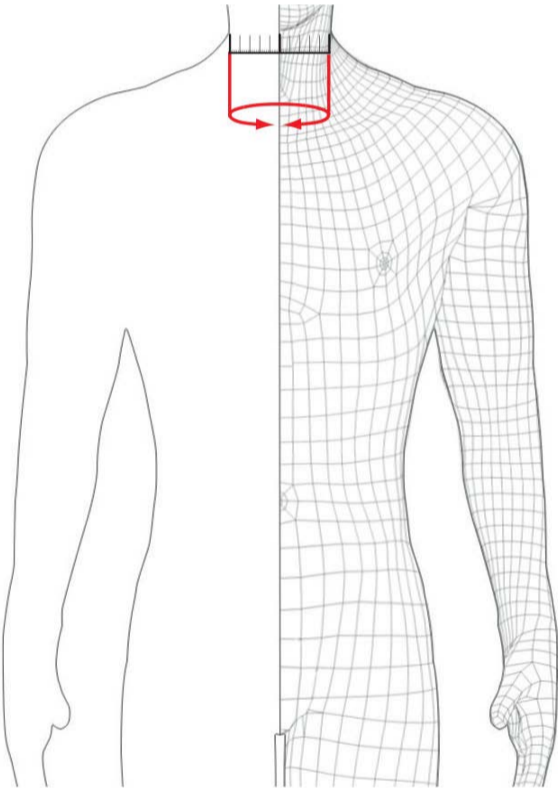

HOW TO MEASURE YOURSELF: PELVIS - circumference of the pelvis

The circumference of the pelvis is measured horizontally around the part of the pelvis that protrudes most. (bottom)

HOW TO MEASURE YOURSELF: CROTCH - distance between the crotch and the ground

The inner leg measurement is the distance between the crotch and the ground. It is the distance between the lowest part of the trunk and the soles of the feet measured when standing upright with the feet slightly apart and the weight of the body evenly distributed on both legs.

HOW TO MEASURE YOURSELF: HEIGHT - stature

Height is the distance between the top of the head and the soles of the feet taken when standing upright with the feet together.

HOW TO MEASURE YOURSELF: ARM - sleeve length

This is the distance between the outside of the shoulder (humerus) and the wrist when the arm is relaxed.

HOW TO MEASURE YOURSELF: NECK - circumference of the neck

The circumference of the neck is measured about 2 cm below the Adam's apple at the seventh cervical vertebra.