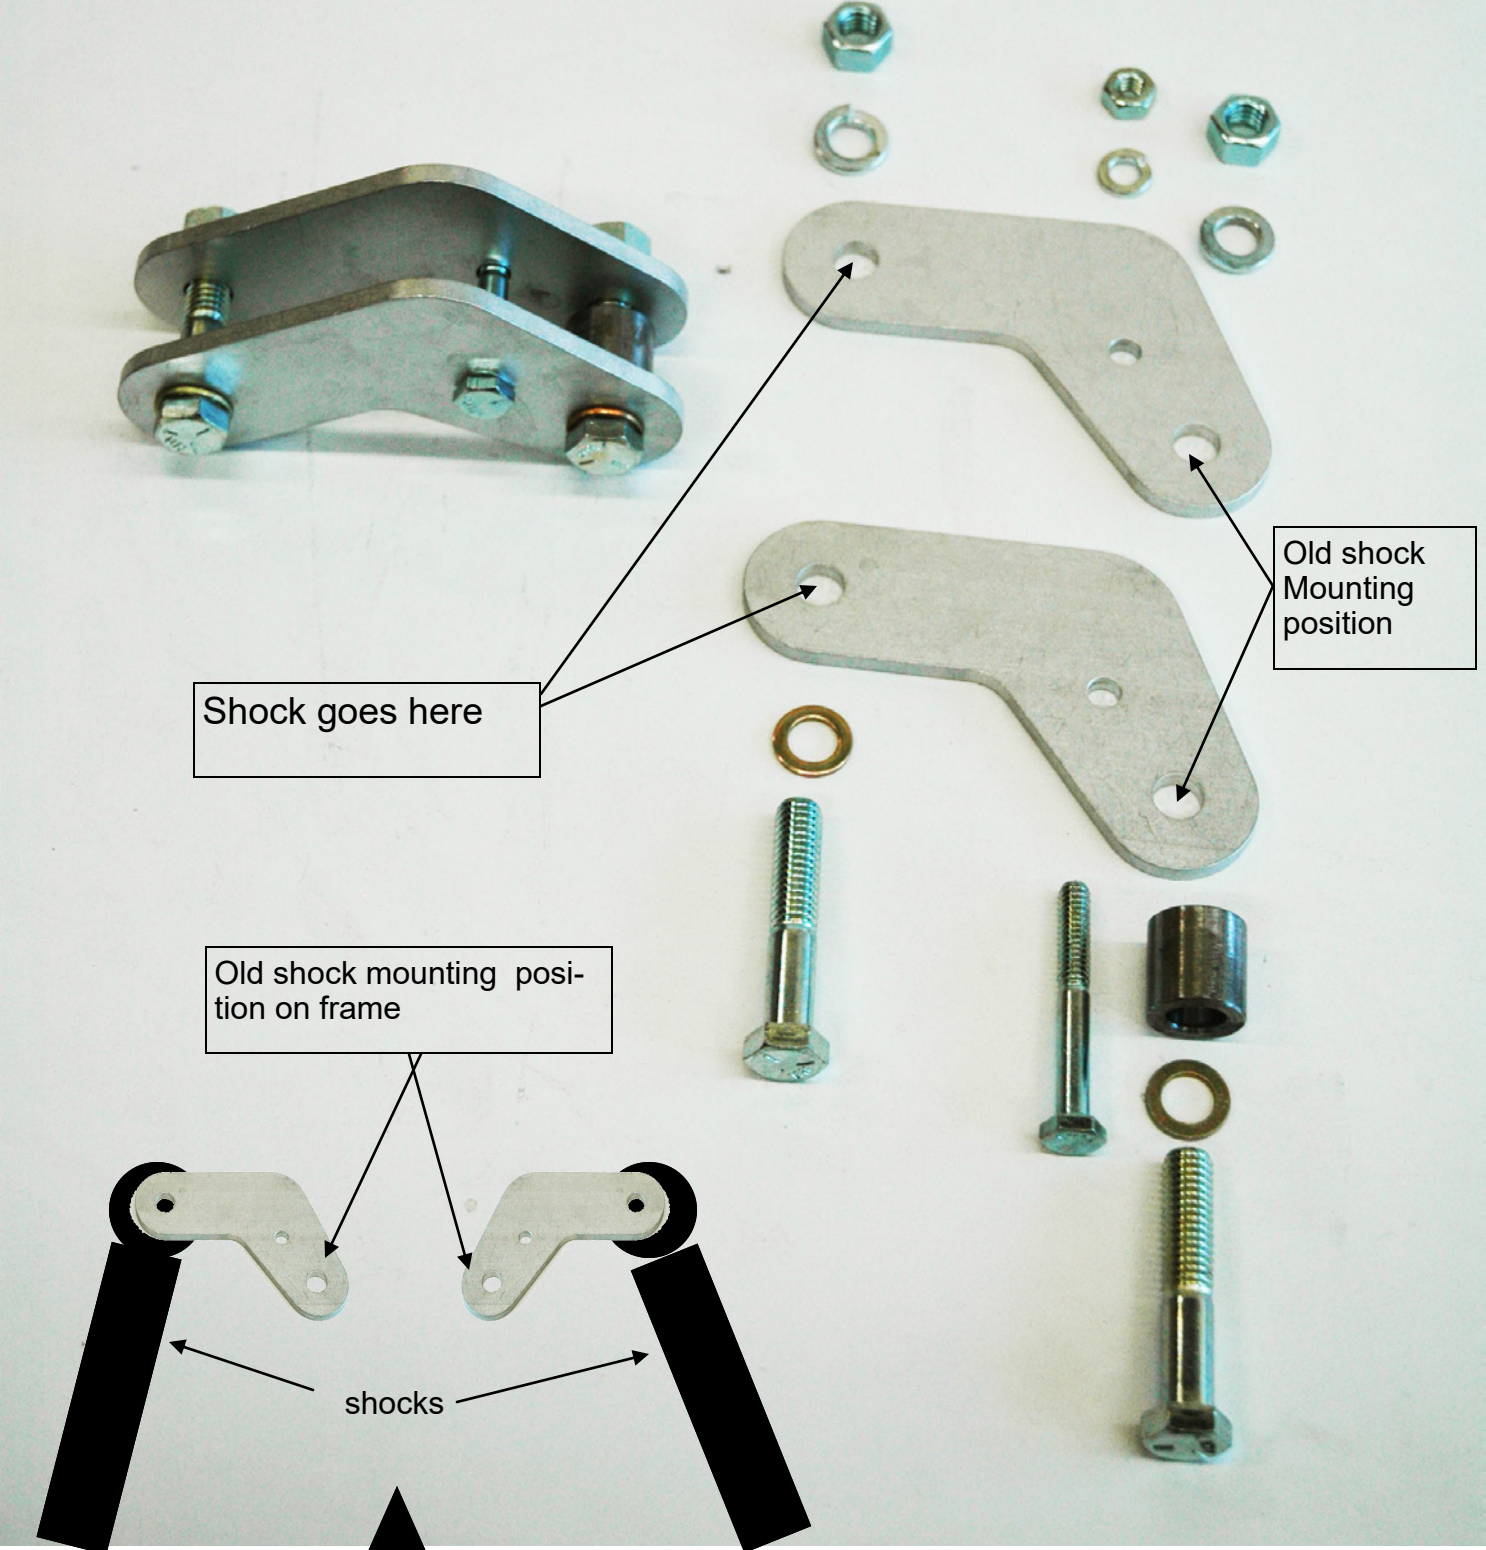

# Lowering Kit 20-1003 Suzuki QuadRacer 250

Shock goes here

Old shock mounting position

Old shock mounting position on frame

shocks

This is how your lowering kit should look when you are finished.