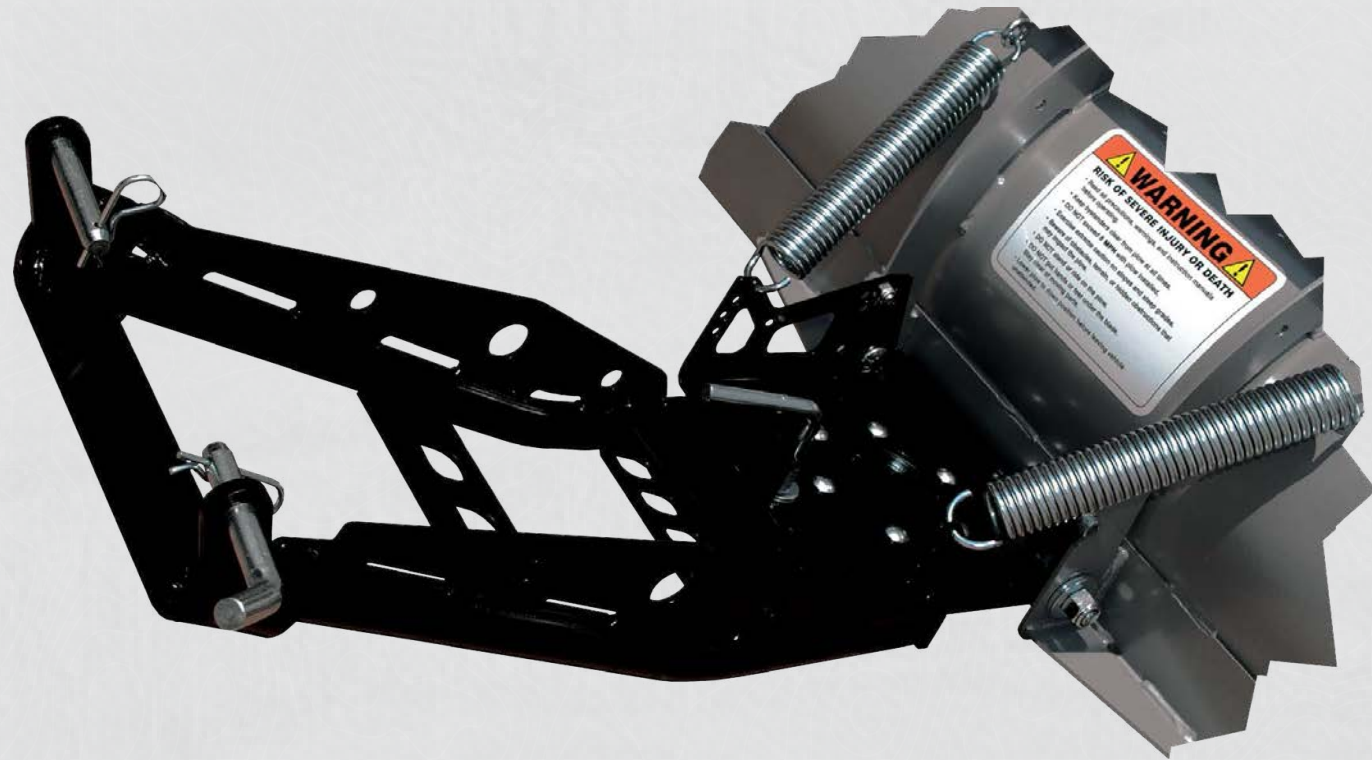

UTV PLOW MOUNTS

APPLICATION	Year	Notes	Mount Kit WPS#	Push tube WPS#
ARCTIC-CAT				
500 Prowler HDX	'14-15		10-5370	10-5635
550 Prowler	'09-14		10-5370	10-5635
650 Prowler 500 Prowler	'06-09		10-5370	10-5635
700 Prowler HDX	'11-15		10-5370	10-5635
700 Prowler	'08-14		10-5370	10-5635
1000 Prowler	'08-14		10-5370	10-5635
1000 Wildcat Trail	'15		10-5610	10-5000
CAN-AM				
800 Commander	'10-15		10-5275	10-5635
1000 Commander	'10-15		10-5275	10-5635
CF MOTO				
UFORCE 800	'13-15		10-5600	10-5635
HONDA				
500 Pioneer	'15		10-5615	10-5635
700 MUV Big Red 4x4	'09-13	A,C	10-5375	10-5635
700 Pioneer	'14-15	C	10-5495	10-5635
700-4 Pioneer	'14-15	C	10-5495	10-5635
JOHN DEERE				
Gator HPX	'04-14		10-5545	10-5635
Gator XUV 550	'12-14		10-5455	10-5635
Gator XUV 550 S4	'12-14		10-5455	10-5635
Gator XUV 620i	'07-10		10-5545	10-5635
Gator XUV 625i	'11-14		10-5395	10-5635
Gator XUV 825i	'11-14		10-5395	10-5635
Gator XUV 850D	'07-10		10-5545	10-5635
Gator XUV 855D	'11-14		10-5395	10-5635
Gator XUV 855D S4	'11-14		10-5395	10-5635
KAWASAKI				
600 Mule	'05-15	E,**	10-5470	10-5635
610 Mule	'05-15	E,**	10-5470	10-5635
750 Teryx	'08-13	**	10-5250	10-5635
750 Teryx 4	'12-13	**	10-5250	10-5635
800 Teryx	'14-15	**	10-5250	10-5635
800 Teryx 4	'14-15	**	10-5250	10-5635
3000 Mule 2x4	'01-08		10-5400	10-5635
3010 Mule 4x4	'01-08		10-5400	10-5635
4000 Mule 2x4	'09-15		10-5365	10-5635
4010 Mule 4x4	'09-15		10-5365	10-5635
4010 Mule Diesel 4x4	'09-14		10-5365	10-5635
Mule Pro FXT	'15	C	10-5620	10-5635
KUBOTA				
RTV500 / RTV400ci	'08-Current		10-5295	10-5635
RTV900 (with Front 1-1/4 Receiver)	'04-08		10-5295	10-5635
RTV900 (with Front 2 Receiver)	'09-Current		10-5420	10-5635
RTV1100	'07-Current		10-5295	10-5635
RTV1140 (with Front 1-1/4 Receiver)	'04-08		10-5295	10-5635
RTV1140 (with Front 2 Receiver)	'09-Current		10-5420	10-5635
RTV-X Series (900, 1100C, 1120D)	Current		10-5420	10-5635