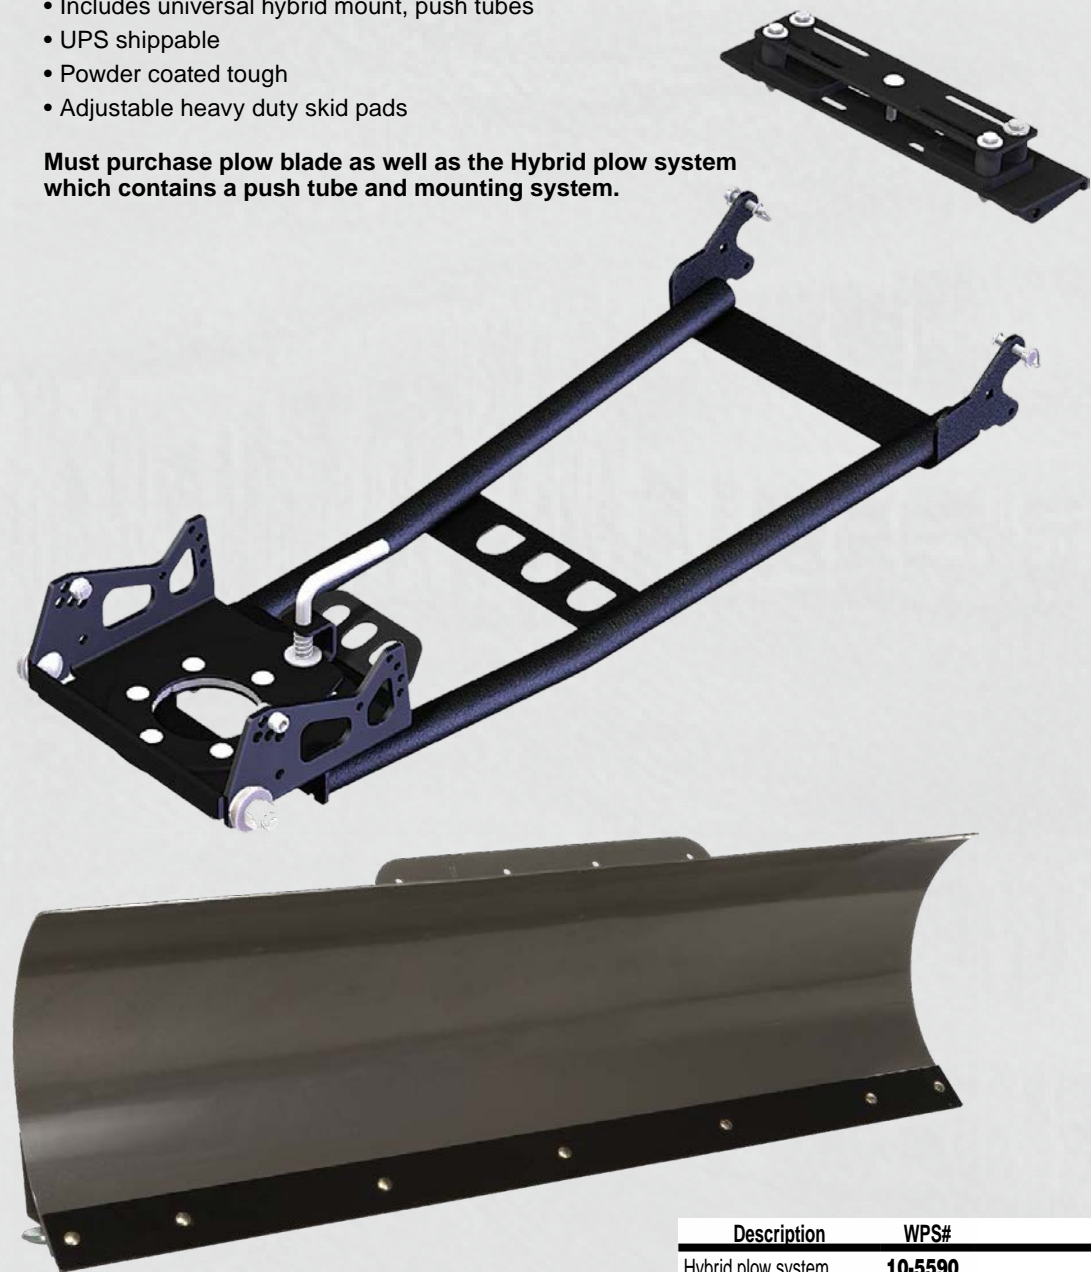

HYBRID PLOW SYSTEM

The Hybrid system is designed from the ground up to have all the best features in one complete simple package that will work with about 90% of ATV's on the market. Our ATV plow system is engineered as a lower mount System that transfers the forces from plowing to your ATV's frame where it belongs. All plow components are powder coated tough for the best finish available.

- Requires a winch for lifting
- Includes universal hybrid mount, push tubes
- UPS shippable
- Powder coated tough
- Adjustable heavy duty skid pads

Must purchase plow blade as well as the Hybrid plow system which contains a push tube and mounting system.

Description	WPS#
Hybrid plow system	10-5590
48" Straight blade	10-5048
54" Straight blade	10-5054
REPLACEMENT PARTS	
Hybrid mount kit	10-5515