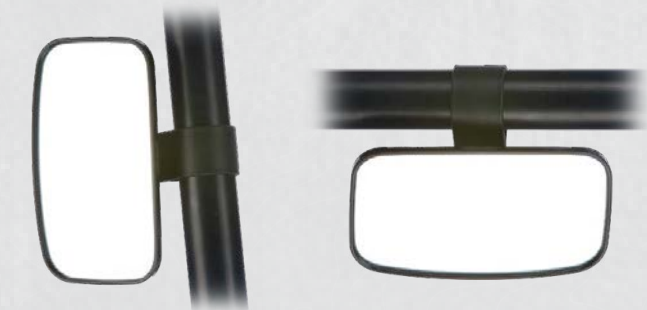

OPEN TRAIL MIRROR

- Functions as a side mirror or an interior mirror
- Comes with 1.5", 1.75" and 2.0" clamps
- 4.5" X 8.0"