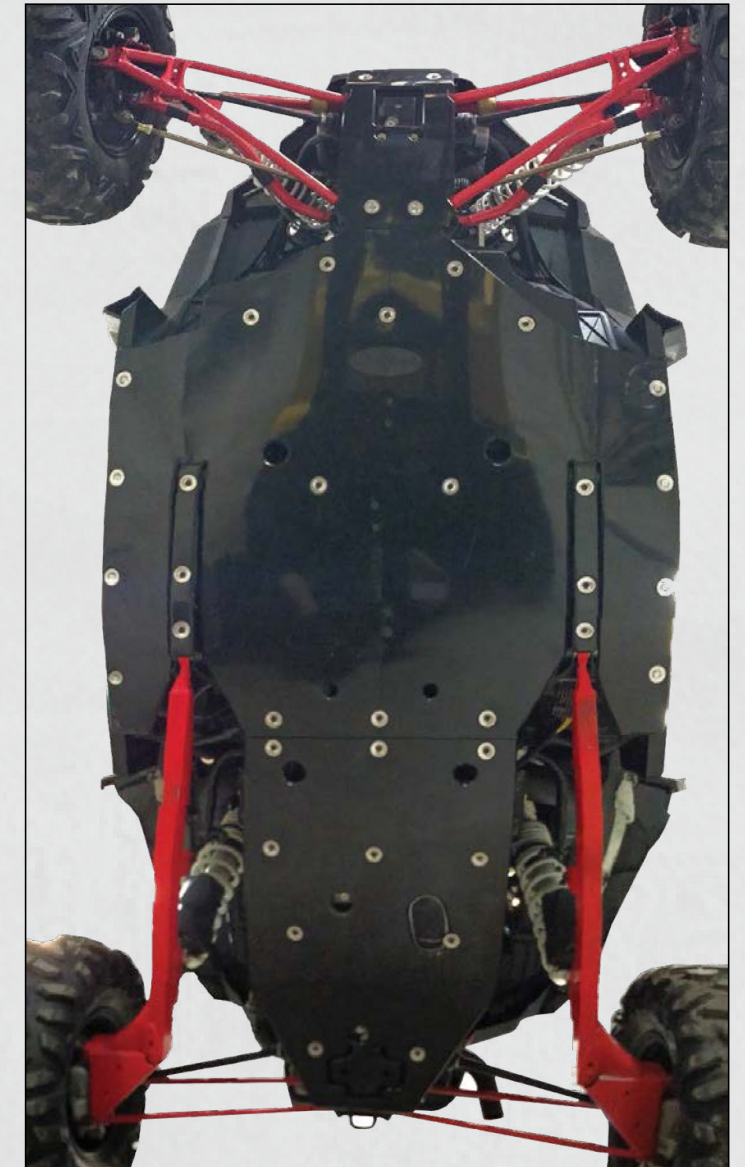

◇ BODY & ACCESSORIES

SKID PLATES

- They are manufactured from UHMW material which is significantly lighter and more durable than aluminum
- They have a very low level of friction with outstanding impact strength
- All Hardware is included for installation
- Made from 1/2" thick material
- UPS shippable

Application	Year	WPS#
POLARIS		
RZR 570	'12-15	28-47500
RZR 800	'08-14	28-47501
RZR 800 4	'10-14	28-47502
RZR 900 XP	'11-14	28-47503
RZR 900 XP4	'11-14	28-47504
RZR 900 TRAIL/S	'15	28-47505
RZR 1000 XP	'14-15	28-47506
RZR 1000 XP4	'14-15	28-47507
CAN AM		
Maverick	'14-15	28-47508
Maverick Max	'14-15	28-47509
Maverick XDS	'15	28-47510
Maverick Max XDS	'15	28-47511

OPEN TRAIL MIRROR

- Functions as a side mirror or an interior mirror
- Comes with 1.5", 1.75" and 2.0" clamps
- 4.5" X 8.0"

Description	WPS #
Universal Mirror	56-8000