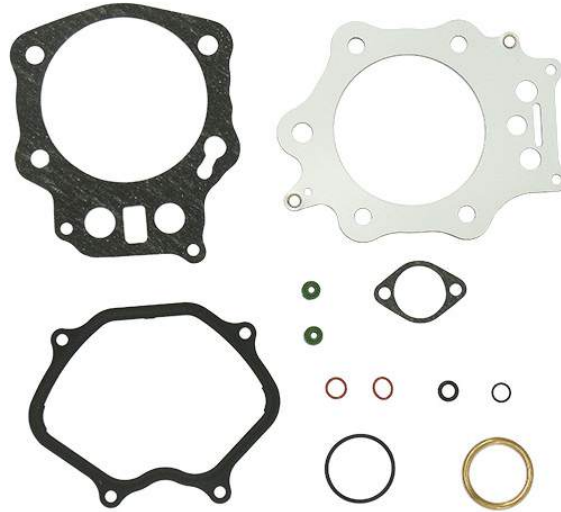

Outlaw Racing Top End Gasket Kit

Outlaw Racing Top End Gasket Kits are exactly what you need to get your bike rebuilt and running right! Using materials such as Stainless Steel, Fluoroviton and Teflon, our gaskets are made to exact OEM specs but with better materials to last longer and keep your bike running stronger. Each kit will contain the exact gaskets, seals and o-rings you need to re-assemble your top end after a standard rebuild (Set is for stock bore), and require no trimming or modification. Rebuild it right with Outlaw Racing Top End Gasket Kits!

GAS GAS	OR3956 XR80R	1993-2003	OR4073 TE300	2014-2016	OR3978 KX450F	2009-2015	OR4266 250 XC	2006-2006
OR3964 MC 125	OR3952 Z50R	1979-1999	OR4102 TE450	2003-2004	OR3989 KX500	1989-2004	OR4085 250 XC	2007-2012
HONDA	HUSABERG		OR4103 TE450	2005-2009	OR3991 KX60	1985-2003	OR4087 250 XC-F	2007-2012
OR4230 CR125R	OR4269 FC350	2014-2014	OR4104 TE610	1990-2006	OR3993 KX65	2000-2014	OR4090 250 XC-F	2013-2014
OR4231 CR125R	OR4268 FC450	2014-2016	OR4100 TXC 250	2003-2004	OR3997 KX80	1988-1990	OR4087 250 XCF-W	2007-2012
OR4232 CR125R	OR4087 FE250	2013-2013	OR4101 TXC 250	2005-2009	OR3995 KX80	1991-1997	OR4266 250 XC-W	2006-2006
OR4233 CR125R	OR4269 FE350	2013-2014	OR4271 TXC 250	2010-2012	OR3996 KX80	1998-2000	OR4085 250 XC-W	2007-2012
OR4234 CR250R	OR4091 FE390	2010-2011	OR4270 TXC 250	2013-2014	OR3998 KX85	2001-2013	OR4265 300 EXC	1994-2003
OR3941 CR250R	OR4091 FE450	2009-2012	OR4103 TXC 450	2005-2010	OR4245 KX85	2014-2016	OR4071 300 EXC	2004-2005
OR4235 CR250R	OR4091 FE570	2010-2010	OR4098 WR125	1997-2014	KTM		OR4071 300 MXC	2004-2005
OR4236 CR250R	OR4091 FS570	2010-2010	OR4099 WR250	1999-2014	OR4096 105 SX	2003-2014	OR4265 300 SX	1994-2003
OR4239 CR500R	OR4091 FX450	2010-2011	OR4099 WR300	2009-2014	OR4096 105 XC	2003-2014	OR4265 300 XC	1994-2003
OR4240 CR80R	OR4268 SMR 450	2015-2015	OR4105 WR360	1992-2002	OR4264 125 EXC	1991-1997	OR4071 300 XC	2006-2007
OR4241 CR80R	OR4069 TE125	2012-2014	OR4098 WRE 125	1998-2010	OR4067 125 EXC	1998-2001	OR4073 300 XC	2008-2015
OR4241 CR80RB Expert	OR4085 TE250	2011-2014	OR4104 WXE 610	1990-1996	OR4068 125 EXC	2002-2006	OR4071 300 XC-W	2006-2007
OR4241 CR85R	OR4073 TE300	2011-2014	KAWASAKI		OR4264 125 SX	1991-1997	OR4073 300 XC-W	2006-2015
OR4241 CR85RB Expert	HUSQVARNA		OR3972 KDX200	1989-1994	OR4067 125 SX	1998-2001	OR4089 350 EXC-F	2012-2013
OR3957 CRF100F	OR4098 CR125	1997-2014	OR3973 KDX200	1995-2006	OR4068 125 SX	2002-2006	OR4269 350 EXC-F	2014-2015
OR4242 CRF110F	OR4099 CR250	1999-2012	OR3973 KDX220R	1997-2005	OR4069 125 SX	2007-2014	OR4089 350 Freeride	2013-2014
OR4243 CRF125F	OR4105 CR360	1992-1994	OR3979 KDX250	1991-1994	OR4069 144 SX	2007-2008	OR4089 350 SX-F	2011-2012
OR4243 CRF125FB BW	OR4105 CR360	2000-2002	OR3990 KDX50	2003-2006	OR4069 150 SX	2009-2014	OR4089 350 XC-F	2012-2012
OR4244 CRF150F	OR4090 FC250	2014-2014	OR4247 KE100	1976-2000	OR4069 150 XC	2010-2014	OR4089 350 XC-F	2014-2015
OR3958 CRF150F	OR4269 FC350	2014-2015	OR3985 KLR250	1987-2005	OR4064 200 EXC	1998-2002	OR4089 350 XCF-W	2012-2012
OR3959 CRF150R	OR4269 FE350	2014-2015	OR3975 KLX110	2002-2013	OR4263 200 EXC	2003-2014	OR4269 350 XCF-W	2014-2015
OR3961 CRF230F	OR4267 FE450	2014-2016	OR3971 KLX125L	2003-2006	OR4064 200 SX	1998-2002	OR4075 360 EXC	1996-1997
OR3961 CRF230L	OR4267 FE501	2014-2016	OR3986 KLX250R	1994-1996	OR4263 200 SX	2003-2014	OR4075 360 SX	1996-1997
OR3961 CRF230M	OR4102 SMR 450	2003-2004	OR3986 KLX250S	2006-2014	OR4263 200 XC-W	2006-2014	OR4075 380 EXC	1998-2002
OR4237 CRF250L	OR4103 SMR 450	2005-2009	OR3986 KLX250SF	2009-2010	OR4080 250 EGS	1990-1999	OR4075 380 SX	1998-2002
OR3945 CRF250R	OR4103 SMR 510	2005-2009	OR4248 KLX300R	1997-2007	OR4080 250 EXC	1990-1999	OR4076 400 EXC	2000-2002
OR3946 CRF250R	OR4069 TC125	2014-2014	OR4249 KLX400R	2003-2006	OR4081 250 EXC	2000-2003	OR4076 400 EXC	2004-2006
OR3945 CRF250X	OR4101 TC250	2005-2009	OR3988 KLX450R	2008-2014	OR4082 250 EXC	2004-2004	OR4076 400 MXC	2000-2002
OR3948 CRF450R	OR4271 TC250	2010-2011	OR3974 KX100	1995-2013	OR4266 250 EXC	2005-2007	OR4076 400 SX	2000-2002
OR3949 CRF450R	OR4270 TC250	2012-2014	OR4246 KX100	2014-2016	OR4088 250 EXC 4-Stroke	2001-2006	OR4076 400 XC-W	2007-2007
OR4238 CRF450R	OR4085 TC250	2014-2016	OR3967 KX125	1990-1991	OR4085 250 EXC 4-Stroke	2008-2015	OR4076 450 EXC	2003-2007
OR3949 CRF450X	OR4102 TC450	2003-2004	OR3969 KX125	1992-1994	OR4087 250 EXC-F	2007-2012	OR4091 450 EXC	2009-2011
OR3952 CRF50F	OR4102 TC510	2004-2004	OR3968 KX125	1995-1997	OR4080 250 MX	1990-1991	OR4267 450 EXC	2014-2016
OR3953 CRF70F	OR4103 TC510	2005-2010	OR3966 KX125	1998-2002	OR4081 250 MXC	2000-2003	OR4076 450 MXC	2005-2005
OR3956 CRF80F	OR4104 TC610	1993-2006	OR3970 KX125	2003-2005	OR4080 250 SX	1990-1999	OR4268 450 SMR	2014-2014
OR3957 XR100R	OR4060 TC85 17/14	2014-2014	OR3979 KX250	1988-1989	OR4081 250 SX	2000-2002	OR4076 450 SMS	2004-2004
OR3960 XR200R	OR4069 TE125	2014-2014	OR3980 KX250	1993-2003	OR4082 250 SX	2003-2004	OR4094 450 SX-F	2007-2012
OR3962 XR250L	OR4100 TE250	2003-2004	OR3981 KX250	2004-2004	OR4266 250 SX	2005-2006	OR4268 450 SX-F	2014-2016
OR3962 XR250R	OR4101 TE250	2005-2009	OR3982 KX250	2005-2008	OR4085 250 SX	2007-2012	OR4094 450 XC-F	2008-2009
OR3945 XR400R	OR4271 TE250	2010-2012	OR3983 KX250F	2004-2008	OR4087 250 SX-F	2005-2012	OR4268 450 XC-F	2014-2016
OR3952 XR50R	OR4270 TE250	2013-2014	OR3977 KX250F	2009-2015	OR4090 250 SX-F	2013-2014	OR4076 450 XC-W	2007-2007