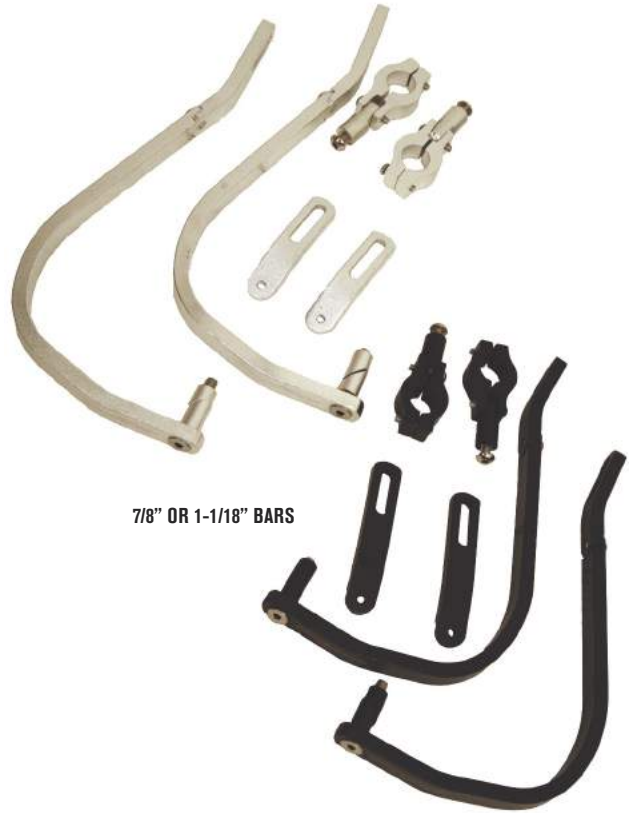

WHITE or BLACK
 7/8" OR 1-1/8" BARS

OR2374

Outlaw Racing Hand Guards

Unique adjustable double joint pivot points insures a custom fit to all bikes and handle bar bends. Protect hands from branches, rocks, and other riders in close competition. Constructed from high-quality 6061 T-6 aluminum alloy. Two-piece inner mount design allows easy installation without removing grips or controls. Fits all standard 7/8" & 1-1/8" bars. All mounting hardware included, sold in pairs.