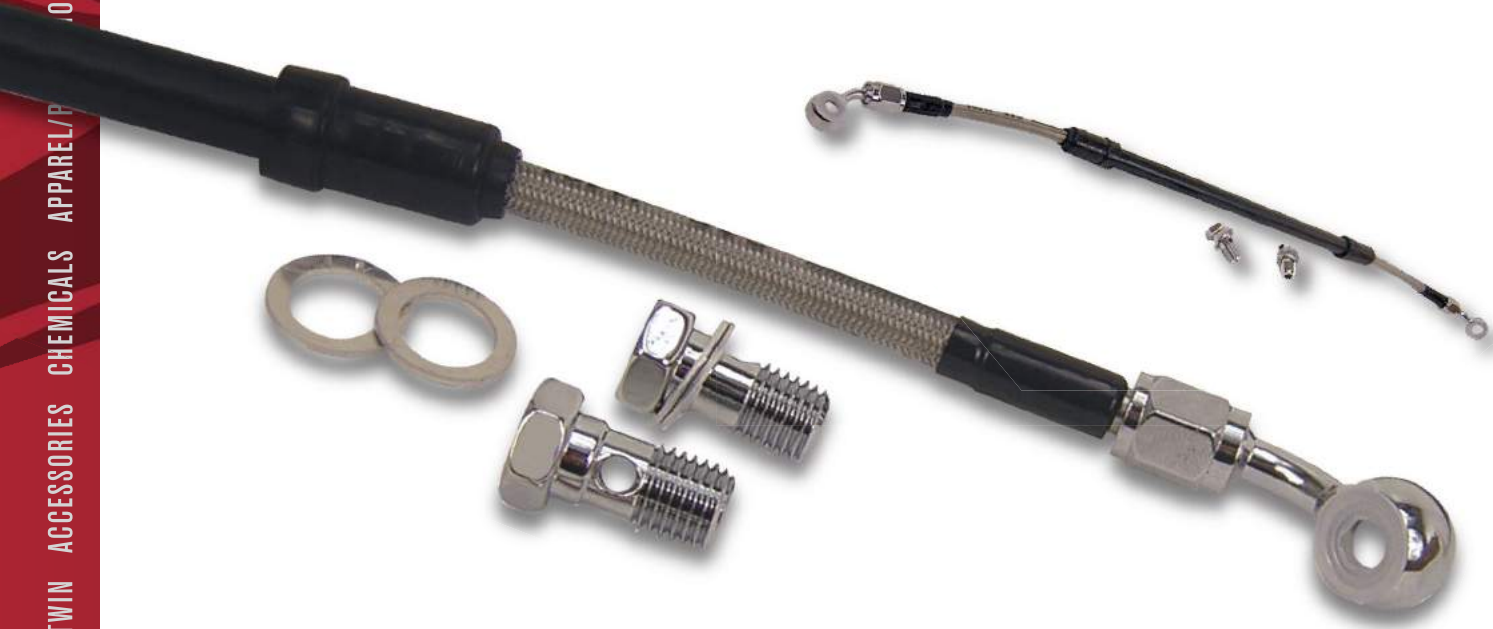

Outlaw Racing KTM65 Oversized Brake Pads

Tired of the typical KTM65 brake pads bending and wearing out too quickly? The Outlaw Racing Brake Pads are oversized and will out last and perform standard brake pads. The typical KTM65 brake pads tend to bend inward when they wear out, Outlaw oversized pads are made for an even wear and solid structure to prevent this from occurring. The metallic sintered pads offer more controlled braking; these pads are a must for a KTM65.

NOTE: These brake pads do not utilize the stock spring clip. When removing and installing rear wheel, make sure brake pads are still mounted correctly in caliper when replacing wheel.

FITMENT:

COBRA KING 50 04-11
 COBRA DC 65 06
 KTM 65 04-08
 KTM 50 SX PRO SENIOR LC 04-08
 KTM50 SUPERMOTO 06
 KTM XC 65 08

Outlaw Racing Oversize Front Rotor & Adapter Kit

- Oversize 270 mm brake rotor increases braking leverage for high performance stopping power.
- Rotors are laser cut from a special tempered stainless steel 410 (Made in Japan) for maximum durability & will work with any type of brake pads.
- Full floating design ensures optimum pad to rotor contact and even heat distribution for maximum braking force & smooth feel.
- Kit comes complete with oversize 270 mm front floating rotor & forged aluminum caliper relocation adapter.

Outlaw Stainless Steel Braided Brake Lines

Use of Outlaw stainless steel braided line reduces expansion under pressure providing stronger, more progressive action than stock rubber hoses (In other words you can go faster and brake harder). Simple unbolt and bolt on application, all needed fittings included. Braided stainless steel casing protected by clear vinyl covering for durability. Swivel union ends ensure an easier fitting, no kink and stress free installation. Kits includes banjo bolts, washers and installation instructions.