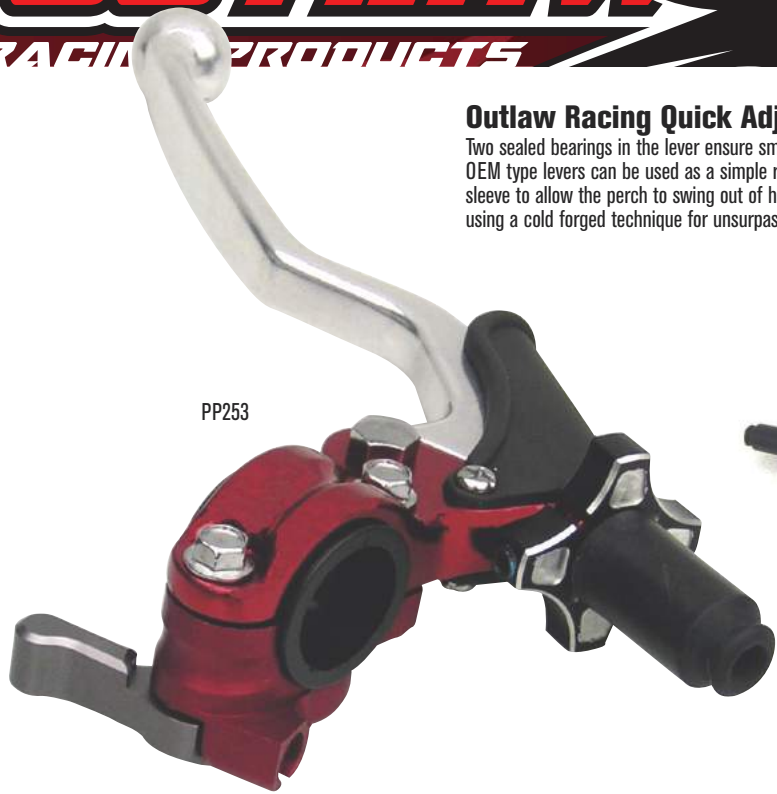

Outlaw Racing Quick Adjust Clutch Lever with Compression Release

Two sealed bearings in the lever ensure smooth action and control. This unit comes with a compression release lever. OEM type levers can be used as a simple replacement. The perch features a quick adjust for on the fly tuning, and a poly sleeve to allow the perch to swing out of harms way in the event of an impact. Both the lever and perch are constructed using a cold forged technique for unsurpassed strength and durability. Available in anodized black, red or blue.