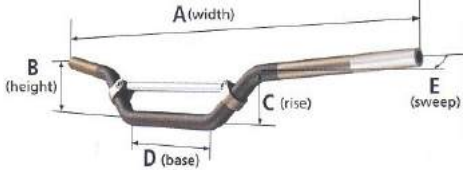

#12-101

Ace Standard Handlebars 7/8"

7/8" HANDLE BAR BENDS

	PART#	A	B	C	D	E
Mini	SH-01	732mm	100mm	85mm	185mm	63mm
High	SH-05	803mm	92mm	56mm	210mm	57mm
High 2	SH-07	807mm	110mm	85mm	205mm	67mm
Low	SH-08	798mm	74mm	53mm	200mm	58mm
High Straight	SH-09	802mm	99mm	65mm	200mm	54mm
ATV Low	SH-11	770mm	130mm	115mm	180mm	92mm
ATV High	SH-12	770mm	160mm	140mm	200mm	90mm