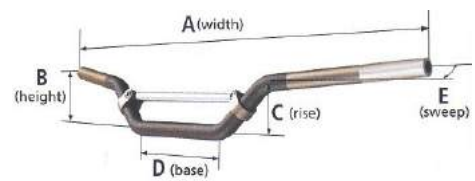

ORBP18

Ace Oversize Handlebars 1-1/8"

1-1/8" Oversized Handlebars

	PART#	A	B	C	D	E
Mini	TH-01	732mm	100mm	85mm	185mm	63mm
High	TH-05	803mm	92mm	56mm	210mm	57mm
High 2	TH-07	807mm	110mm	85mm	205mm	67mm
Low	TH-08	798mm	74mm	53mm	200mm	58mm
High Straight	TH-09	802mm	99mm	65mm	200mm	54mm
ATV Low	TH-11	770mm	130mm	115mm	180mm	92mm
ATV High	TH-12	770mm	160mm	140mm	200mm	90mm