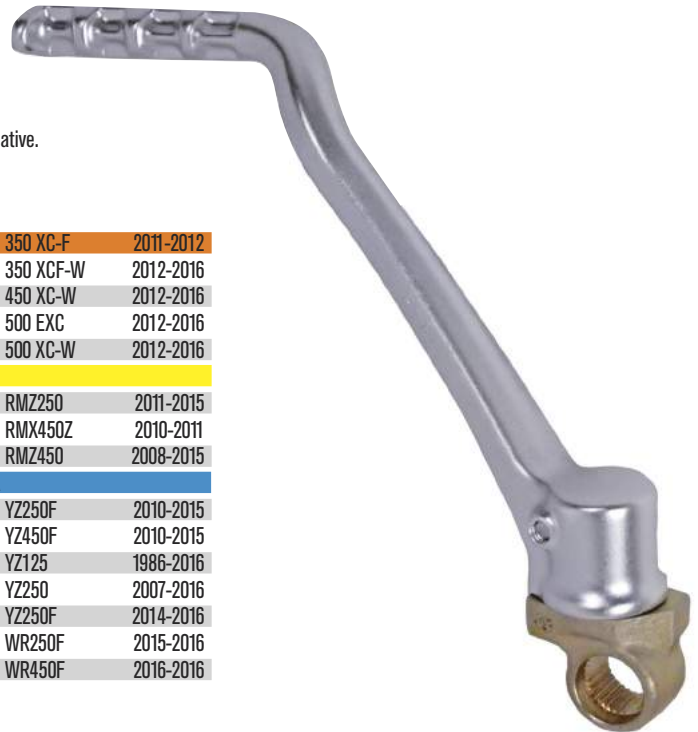

Outlaw Racing Billet Aluminum Kick Starter Silver

Great for stock or fully modified motors. High strength 7075 aluminum. Anodized finish. Paired with a steel knuckle. High quality, extremely strong and great looking OEM alternative.