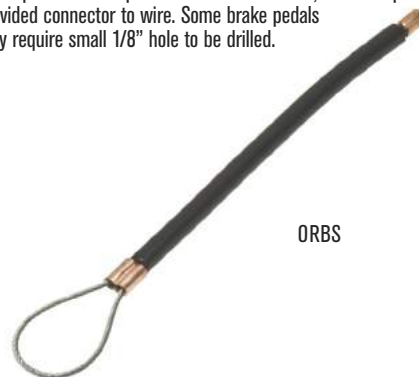

- OR2463BK Replacement Black Folding Tip
- OR2463BU Replacement Blue Folding Tip
- OR2463GN Replacement Green Folding Tip
- OR2463R Replacement Red Folding Tip

Outlaw Universal Brake Saver

A simple, inexpensive brake pedal saver you can't afford to be without. Anchors brake pedal to your frame. Keeps deep ruts, roots, rocks, and trail trash from ending your ride and draining your pocketbook. Simply run cable through hole in side of brake pedal and wrap other end around frame, then crimp provided connector to wire. Some brake pedals may require small 1/8" hole to be drilled.