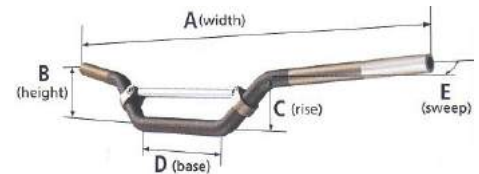

ORBP18

Ace Oversize Handlebars 1-1/8"

1-1/8" Oversized Handlebars

	PART#	A	B	C	D	E
Mini	TH-01	732mm	100mm	85mm	185mm	63mm
High	TH-05	803mm	92mm	56mm	210mm	57mm
High 2	TH-07	807mm	110mm	85mm	205mm	67mm
Low	TH-08	798mm	74mm	53mm	200mm	58mm
High Straight	TH-09	802mm	99mm	65mm	200mm	54mm
ATV Low	TH-11	770mm	130mm	115mm	180mm	92mm
ATV High	TH-12	770mm	160mm	140mm	200mm	90mm