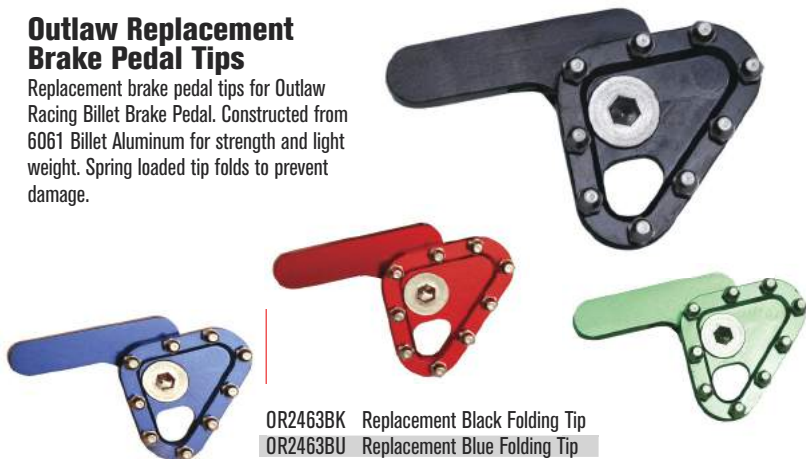

Outlaw Replacement Brake Pedal Tips

Replacement brake pedal tips for Outlaw Racing Billet Brake Pedal. Constructed from 6061 Billet Aluminum for strength and light weight. Spring loaded tip folds to prevent damage.