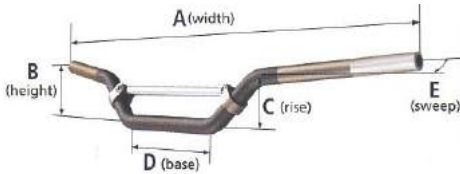

Outlaw Racing Clutch Cable

Outlaw Racing replacement clutch cables offer OEM performance at a fraction of the price! Standard black vinyl coil-wound housing with lining provides a smooth, low friction pull. Stainless steel inner wire for high strength and corrosion free performance. Meets or exceeds OEM quality. Lubricate before use.

CLUTCH CLUTCH CLUTCH

TOOLS SHOP SUPPLIES TRAILER TRANSPORTING STANDS & RAMPS
OFF-ROAD
ATV STREET V-TWIN ACCESSORIES CHEMICALS APPAREL/PROMOTION

Ace Standard Handlebars 7/8"

7/8" HANDLE BAR BENDS

	PART#	A	B	C	D	E
Mini	SH-01	732mm	100mm	85mm	185mm	63mm
High	SH-05	803mm	92mm	56mm	210mm	57mm
High 2	SH-07	807mm	110mm	85mm	205mm	67mm
Low	SH-08	798mm	74mm	53mm	200mm	58mm
High Straight	SH-09	802mm	99mm	65mm	200mm	54mm
ATV Low	SH-11	770mm	130mm	115mm	180mm	92mm
ATV High	SH-12	770mm	160mm	140mm	200mm	90mm