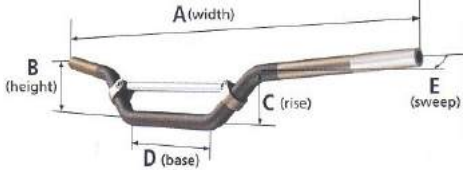

#12-101

Ace Standard Handlebars 7/8"

7/8" HANDLE BAR BENDS

| | PART# | A | B | C | D | E |
|---------------|-------|-------|-------|-------|-------|------|
| Mini | SH-01 | 732mm | 100mm | 85mm | 185mm | 63mm |
| High | SH-05 | 803mm | 92mm | 56mm | 210mm | 57mm |
| High 2 | SH-07 | 807mm | 110mm | 85mm | 205mm | 67mm |
| Low | SH-08 | 798mm | 74mm | 53mm | 200mm | 58mm |
| High Straight | SH-09 | 802mm | 99mm | 65mm | 200mm | 54mm |
| ATV Low | SH-11 | 770mm | 130mm | 115mm | 180mm | 92mm |
| ATV High | SH-12 | 770mm | 160mm | 140mm | 200mm | 90mm |