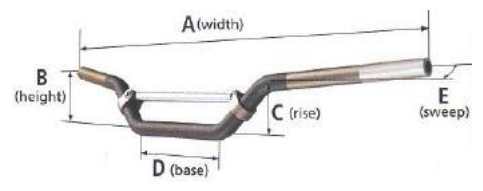

Outlaw Oversize bar pad
 High-density foam encased in a scratch resistant sub-surface printed vinyl. Velcro closure for a secure fit.

ORBP18

Ace Oversize Handlebars 1-1/8"

1-1/8" Oversized Handlebars

| | PART# | A | B | C | D | E |
|---------------|-------|-------|-------|-------|-------|------|
| Mini | TH-01 | 732mm | 100mm | 85mm | 185mm | 63mm |
| High | TH-05 | 803mm | 92mm | 56mm | 210mm | 57mm |
| High 2 | TH-07 | 807mm | 110mm | 85mm | 205mm | 67mm |
| Low | TH-08 | 798mm | 74mm | 53mm | 200mm | 58mm |
| High Straight | TH-09 | 802mm | 99mm | 65mm | 200mm | 54mm |
| ATV Low | TH-11 | 770mm | 130mm | 115mm | 180mm | 92mm |
| ATV High | TH-12 | 770mm | 160mm | 140mm | 200mm | 90mm |