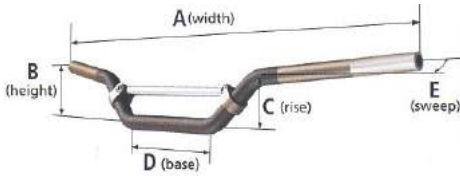

Ace Standard Handlebars 7/8"

7/8" HANDLE BAR BENDS

	PART#	A	B	C	D	E
Mini	SH-01	732mm	100mm	85mm	185mm	63mm
High	SH-05	803mm	92mm	56mm	210mm	57mm
High 2	SH-07	807mm	110mm	85mm	205mm	67mm
Low	SH-08	798mm	74mm	53mm	200mm	58mm
High Straight	SH-09	802mm	99mm	65mm	200mm	54mm
ATV Low	SH-11	770mm	130mm	115mm	180mm	92mm
ATV High	SH-12	770mm	160mm	140mm	200mm	90mm

Outlaw Racing "Ace" Handlebars

All bets are on the Outlaw "ACE" Handlebars. Ace never folds! Outlaw "ACE" Bars are made from top grade 70-75-T6 aluminum with 5MM walls. Shot peened and anodized finish to increase fatigue life. Sandblasted and polished ends. Water Transfer Decal marked positioning grid for accurate postioning. Laser marked end cut off grid. Available in standard 7/8" and Oversized 1-1/8". Available in 7 different bends. Bar pad included.

Outlaw Hi-strength Steel Handlebars

- Super High-Strength Carbon Steel construction
- Epoxy coating for strength and durability
- Knurled mounting area
- Includes Outlaw crossbar pad
- Wide variety of bends available
- Available in Silver or Black