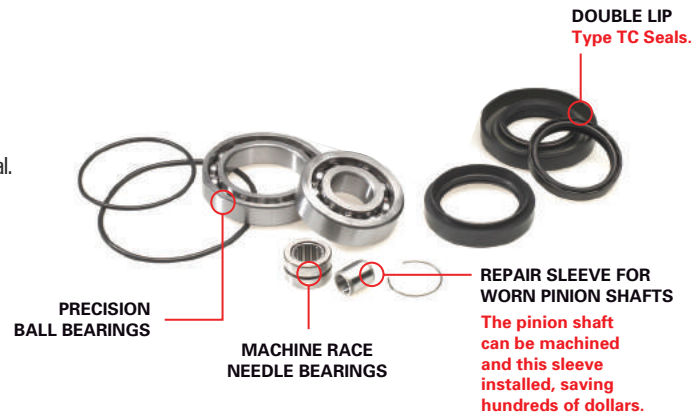

Outlaw Racing Differential Bearing Seal kit

• Kits contain all of the bearings and seals required to repair your front differential.
Honda kits contain a pinion repair sleeve to fix worn pinion shafts.