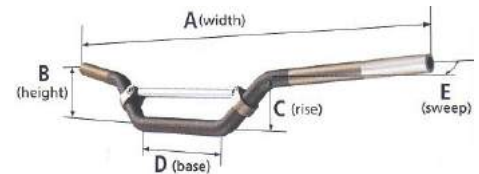

Outlaw Oversize bar pad

High-density foam encased in a scratch resistant sub-surface printed vinyl. Velcro closure for a secure fit.

ORBP18

Ace Oversize Handlebars 1-1/8"

1-1/8" Oversized Handlebars

| | PART# | A | B | C | D | E |
|---------------|-------|-------|-------|-------|-------|------|
| Mini | TH-01 | 732mm | 100mm | 85mm | 185mm | 63mm |
| High | TH-05 | 803mm | 92mm | 56mm | 210mm | 57mm |
| High 2 | TH-07 | 807mm | 110mm | 85mm | 205mm | 67mm |
| Low | TH-08 | 798mm | 74mm | 53mm | 200mm | 58mm |
| High Straight | TH-09 | 802mm | 99mm | 65mm | 200mm | 54mm |
| ATV Low | TH-11 | 770mm | 130mm | 115mm | 180mm | 92mm |
| ATV High | TH-12 | 770mm | 160mm | 140mm | 200mm | 90mm |