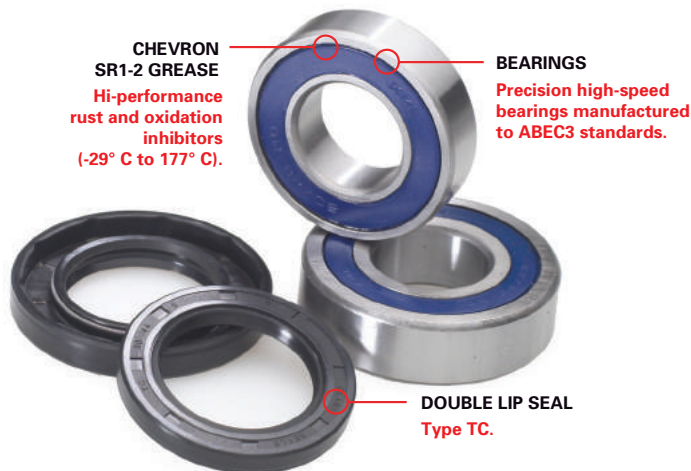

Outlaw Racing Wheel Bearing & Seal Kit

Hands down, the most complete line of wheel bearing & seal kits. All the bearings and seal required to re-fit a wheel in one convenient package. Premium high-speed bearings feature low drag, double lip seals on both sides to provide superior exclusion of water and dirt and improved grease retention. High performance chevron SRI-II grease features special rust inhibitors for the most demanding applications. Type TC, nitrile elastomer wheel seals are specifically designed to keep out water and dirt. The rubber coated outside diameter creates an optimum seal at the hub.

INDIAN			OR251379 Deluxe Cruiser			OR251379 Standard Cruiser		
OR251382 CHIEF CLASSIC	2014-2015	Front	OR251379 Deluxe Cruiser	2001-2002	Front	OR251379 Standard Cruiser	1999-2002	Front
OR251382 Chief Roadmaster	2015-2015	Front	OR251379 Deluxe Cruiser	2001-2002	Rear	OR251379 Standard Cruiser	1999-2002	Rear
OR251382 CHIEF VINTAGE	2014-2015	Front	OR251379 Deluxe Touring Cruiser	2002-2002	Front	OR251379 Touring Cruiser	2002-2006	Front
OR251382 CHIEFTAIN	2014-2015	Front	OR251379 Deluxe Touring Cruiser	2002-2002	Rear	OR251379 Touring Cruiser	2002-2006	Rear
OR251382 SCOUT	2015-2015	Front	OR251382 Gunner	2015-2015	Front	OR251382 Vegas 8-Ball	2006-2015	Front
OR251354 SCOUT	2015-2015	Rear	OR251382 Gunner	2015-2015	Rear	OR251382 Vegas 8-Ball	2006-2015	Rear
VICTORY			OR251382 Hammer 8-Ball	2014-2015	Front	OR251382 Vegas	2003-2005	Front
OR251382 Boardwalk	2013-2014	Front	OR251382 Hammer 8-Ball	2014-2015	Rear	OR251382 Vegas	2003-2005	Rear
OR251382 Boardwalk	2013-2014	Rear	OR251382 Hammer	2005-2013	Front	OR251382 Vision 8-Ball	2010-2011	Front
OR251379 Classic Cruiser	2003-2003	Front	OR251382 Hammer	2005-2013	Rear	OR251382 Vision 8-Ball	2010-2011	Rear
OR251379 Classic Cruiser	2003-2003	Rear	OR251382 High-Ball	2012-2015	Front	OR251382 Vision Street Premium	2008-2009	Front
OR251382 Cross Country 8-Ball	2015-2015	Front	OR251382 High-Ball	2012-2015	Rear	OR251382 Vision Street Premium	2008-2009	Rear
OR251382 Cross Country 8-Ball	2015-2015	Rear	OR251382 Jackpot	2006-2015	Front	OR251382 Vision Street	2008-2009	Front
OR251382 Cross Country Tour	2014-2015	Front	OR251382 Jackpot	2006-2015	Rear	OR251382 Vision Street	2008-2009	Rear
OR251382 Cross Country Tour	2014-2015	Rear	OR251382 Judge	2013-2014	Front	OR251382 Vision Street	2008-2009	Rear
OR251382 Cross Country	2010-2013	Front	OR251382 Judge	2013-2014	Rear	OR251382 Vision Tour 10th Anniv.	2009-2009	Front
OR251382 Cross Country	2010-2013	Rear	OR251382 Kingpin	2004-2012	Front	OR251382 Vision Tour 10th Anniv.	2009-2009	Rear
OR251382 Cross Roads 8-Ball	2014-2014	Front	OR251382 Kingpin	2004-2012	Rear	OR251382 Vision Tour Comfort	2008-2009	Front
OR251382 Cross Roads 8-Ball	2014-2014	Rear	OR251382 Magnum	2015-2015	Front	OR251382 Vision Tour Comfort	2008-2009	Rear
OR251382 Cross Roads Classic	2014-2014	Front	OR251382 Magnum	2015-2015	Rear	OR251382 Vision Tour Premium	2008-2009	Front
OR251382 Cross Roads Classic	2014-2014	Rear	OR251379 Special Edition	2000-2000	Front	OR251382 Vision Tour Premium	2008-2009	Rear
OR251382 Cross Roads	2010-2013	Front	OR251379 Special Edition	2000-2000	Rear	OR251382 Vision Tour Premium	2008-2009	Front
OR251382 Cross Roads	2010-2013	Rear	OR251379 Sport Cruiser	2000-2001	Front	OR251382 Vision Tour Premium	2008-2009	Rear
			OR251379 Sport Cruiser	2000-2001	Rear	OR251382 Vision Tour	2008-2014	Front
						OR251382 Vision Tour	2008-2014	Rear