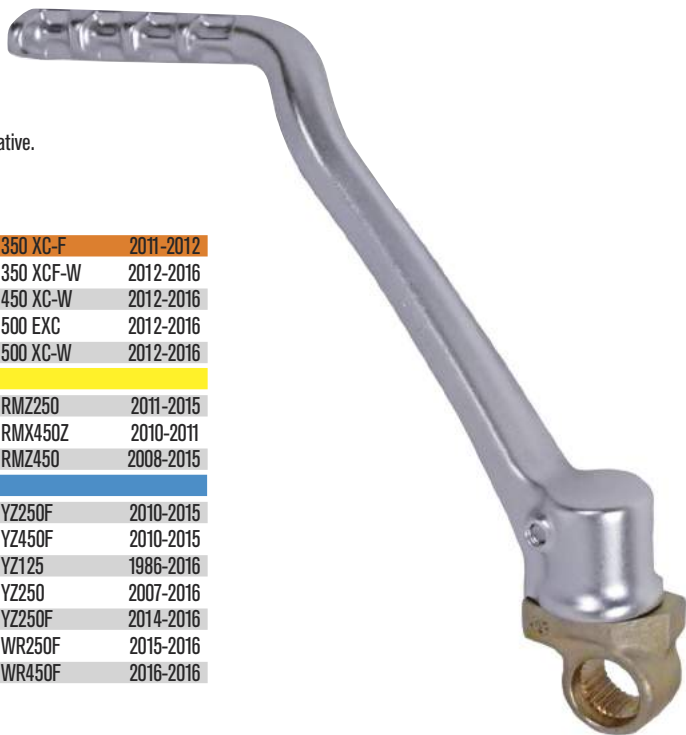

Outlaw Racing Billet Aluminum Kick Starter Silver

Great for stock or fully modified motors. High strength 7075 aluminum. Anodized finish. Paired with a steel knuckle. High quality, extremely strong and great looking OEM alternative.

HONDA			
OR4473S	CRF150R	2007-2016	
OR4473S	CRF150R Expert	2007-2016	
OR3116S	CRF250R	2012-2016	
OR3115S	CRF450R	2012-2016	
KAWASAKI			
OR4474S	KX65	2000-2016	
OR4475S	KX85	2014-2016	
OR4475S	KX100	2014-2016	
OR3118S	KX250F	2013-2016	
OR3117S	KX450F	2008-2015	
KTM			
OR4476S	65 SX	2009-2015	
OR4476S	65 SXS	2012-2013	
OR4476S	65 XC	2009-2009	
OR3125S	85 SX (17/14)	2003-2016	
OR3125S	85 SX (19/16)	2003-2016	
OR3125S	85 SXS	2012-2013	

OR3125S	85 XC	2008-2009	
OR3125S	105 SX	2004-2011	
OR3125S	105 XC	2008-2009	
OR4477S	12SX	2016	
OR3124S	125SX	2012-2015	
OR4477S	150SX	2016	
OR3124S	150 SX	2012-2015	
OR3124S	150 XC	2012-2014	
OR3124S	200 XC-W	2012-2016	
OR3123S	250 SX	2011-2016	
OR3123S	250 SX-F	2011-2011	
OR3123S	250 XC	2011-2016	
OR3123S	250 XC-F	2011-2012	
OR3123S	250 XCF-W	2012-2016	
OR3123S	250 XC-W	2011-2016	
OR3123S	300 XC	2011-2016	
OR3123S	300 XC-W	2011-2016	
OR3123S	350 EXC-F	2012-2016	

OR3123S	350 XC-F	2011-2012	
OR3123S	350 XCF-W	2012-2016	
OR3123S	450 XC-W	2012-2016	
OR3123S	500 EXC	2012-2016	
OR3123S	500 XC-W	2012-2016	
SUZUKI			
OR3122S	RMZ250	2011-2015	
OR3121S	RMX450Z	2010-2011	
OR3121S	RMZ450	2008-2015	
YAMAHA			
OR3120S	YZ250F	2010-2015	
OR3119S	YZ450F	2010-2015	
OR4478S	YZ125	1986-2016	
OR4479S	YZ250	2007-2016	
OR4480S	YZ250F	2014-2016	
OR4480S	WR250F	2015-2016	
OR4481S	WR450F	2016-2016