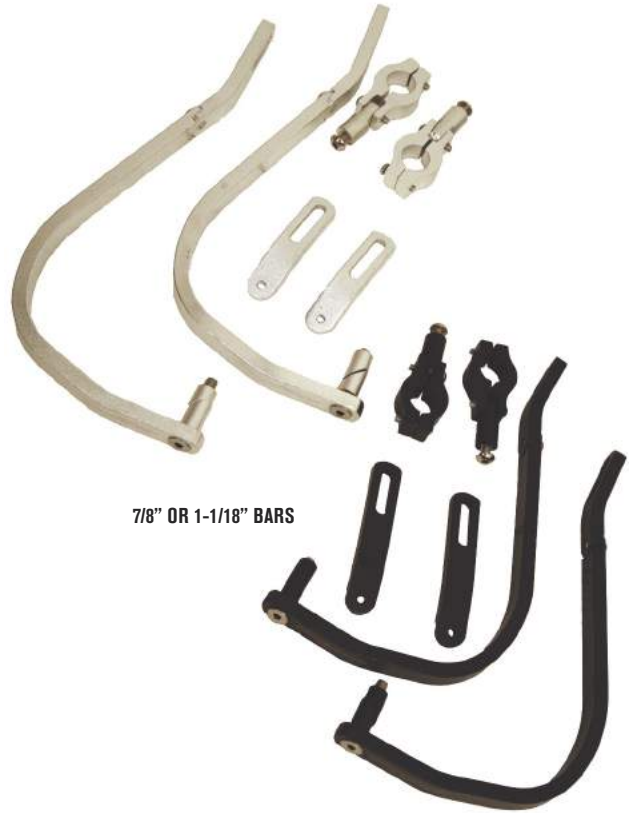

WHITE or BLACK
7/8" OR 1-1/8" BARS

OR2374

Outlaw Racing Hand Guards

Unique adjustable double joint pivot points insures a custom fit to all bikes and handle bar bends. Protect hands from branches, rocks, and other riders in close competition. Constructed from high-quality 6061 T-6 aluminum alloy. Two-piece inner mount design allows easy installation without removing grips or controls. Fits all standard 7/8" & 1-1/8" bars. All mounting hardware included, sold in pairs.