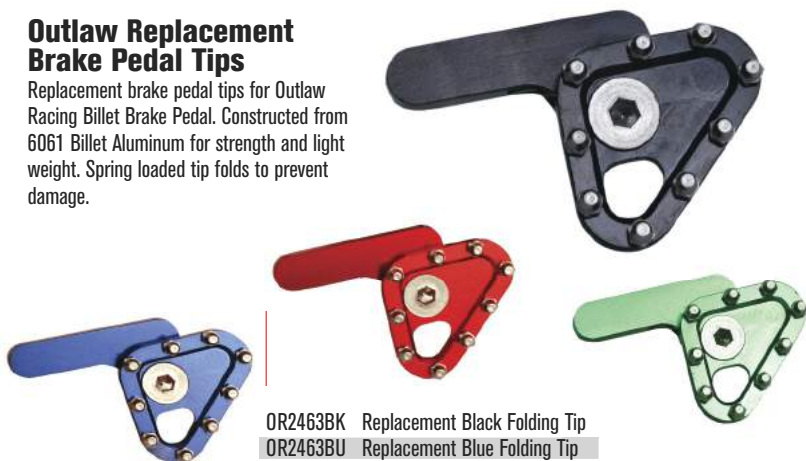

Outlaw Replacement Brake Pedal Tips

Replacement brake pedal tips for Outlaw Racing Billet Brake Pedal. Constructed from 6061 Billet Aluminum for strength and light weight. Spring loaded tip folds to prevent damage.