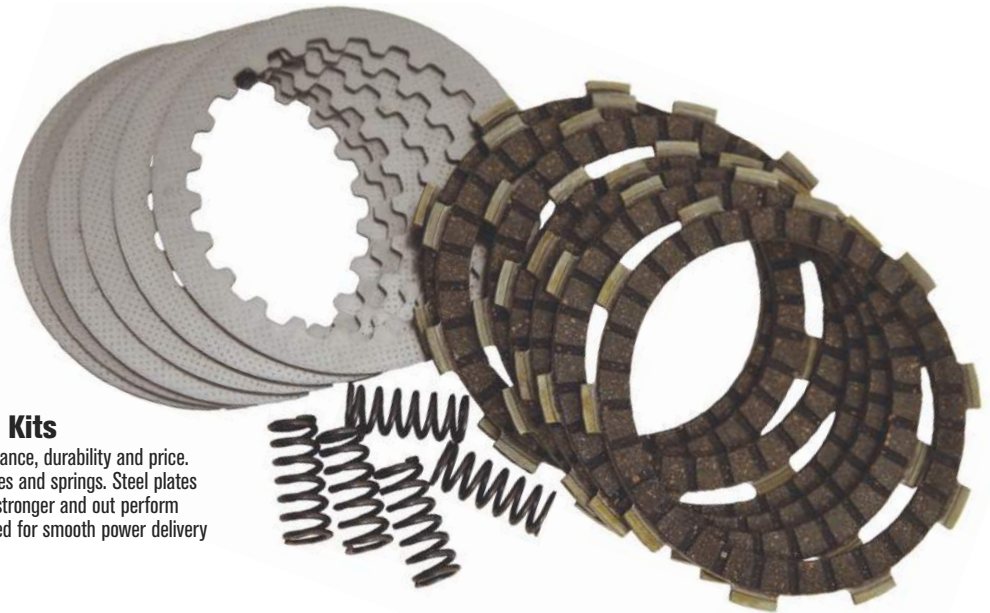

Outlaw Racing ATV Clutch Kits

Outlaw Racing Clutch kits have it all; performance, durability and price. Includes the full set of friction, separator plates and springs. Steel plates for longer clutch life. Springs are up to 20% stronger and out perform most OEM springs. Friction plates are designed for smooth power delivery and fade free performance.