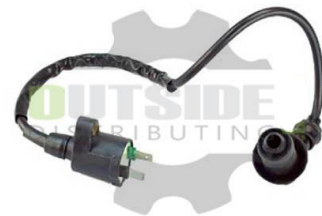

**Ignition Coil, 4S GY6-250**

**Part #: 08-0305**

**Fitment:**

Fits: 250cc  
 Engine Type: GY6 (4-STROKE)

**Distributor Part #'s:**

Gamma #: 81-00510  
 Kimpex #: 217485  
 WPS #: 609-0725

**Specs:**

TYPE: 12 Volt  
 WIRE LENGTH: 16" Approx.  
 MOUNTING: Single Bolt  
 Hole