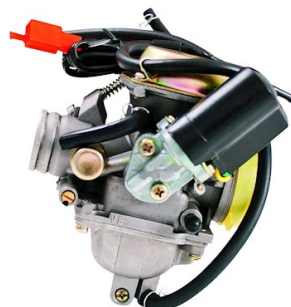

Carburetor, GY6 125/150cc

Part #: 03-0026

Fitment:
Fits: 125-150cc
Engine Type: GY6 (4-STROKE)

Specs:
Engine Side Diameter:
24mm I.D.
Mounting: Spigot Style,
32mm O.D.
Intake/Air Filter Diameter:
42mm O.D.

Distributor Part #'s:

Gamma #: 65-00407
Kimpex #: 217022
WPS #: 609-0138