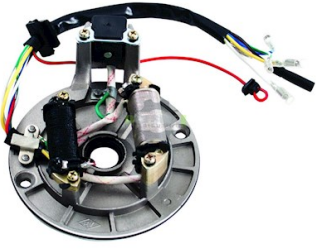

Stator/Magneto, 2-Coil

Part #: 08-0200

Fitment:

Fits: Various Sizes
Engine Type: HORIZONTAL
STYLE

Specs:

Coils: 2
Wires: 5+1 Loose Wire (2
Male Connectors / 4 Female
Connectors)**
Pickup: Included
(Connected)

Distributor Part #'s:

Gamma #: 89-00510
Kimpex #: 217110
WPS #: 609-1502