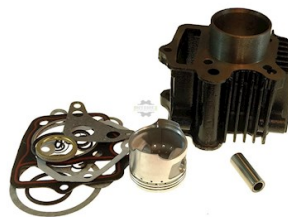

Cyl. Block Assy, H-125 52mm

Cyl. Block Assy, H-125 54mm

Part #: 60-0103

Part #: 60-0104

Fitment:
Fits: 125cc
Engine Type: HORIZONTAL
STYLE

Specs:
Fits: 125cc 52mm, 4-Stroke
Horizontal Engines
Includes:
Cylinder Block

Fitment:
Fits: 125cc
Engine Type: HORIZONTAL
STYLE

Specs:
Fits: 125cc 54mm, 4-Stroke
Horizontal Engines
Includes:
Cylinder Block

Distributor Part #'s:

Gamma #: *Not Available
Kimpex #: 217917
WPS #: Not Available

Distributor Part #'s:

Gamma #: *Not Available
Kimpex #: 217918
WPS #: Not Available