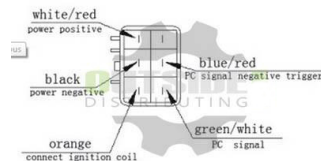

CDI Box, 4S 250-300cc

Part #: 08-0152B

Fitment:
Fits: 250-300cc
Engine Type: VERTICAL (4-STROKE) JS250

Specs:
Pin Count: 7 (See Connector Info.)
Wire Length: 5" * Approx.
Connector Type: 2
Connector Version

Distributor Part #'s:

Gamma #: 83-00512
Kimpex #: 217479
WPS #: 609-0930

CDI Box, 4S, 250-300cc

Part #: 08-0153

Fitment:
Fits: 250-300cc
Engine Type: VOG

Specs:
Pin Count: 8
Connector Type: Single Connector
Bolt Holes: 2

Distributor Part #'s:

Gamma #: 83-00511
Kimpex #: 217109
WPS #: 609-0931