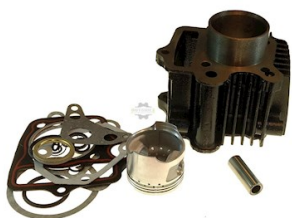

Cyl. Block Assy, H-70/90

Part #: 60-0101

Fitment:
Fits: 70, 90cc
Engine Type: HORIZONTAL STYLE

Specs:
Fits: 70/90cc, 4-Stroke Horizontal Engines
Includes: Cylinder Block
See Web for complete specs

Distributor Part #'s:

Gamma #: *Not Available
Kimpex #: 217914
WPS #: 609-1100