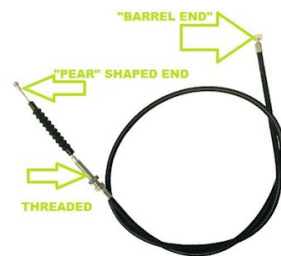

**Brake Cable, B1 Type**

**Part #: B1-440**

**Fitment:**

Fits: Various Sizes  
 Engine Type: UNIVERSAL FIT

**Distributor Part #'s:**

Gamma #: 61-00521  
 Kimpex #: 217215  
 WPS #: 609-2051

**Specs:**

Type: B1 Style Brake Cable  
 Housing Sleeve Length: 1120mm / 44"  
 Length Past Housing Sleeve: 90mm / 3.5"