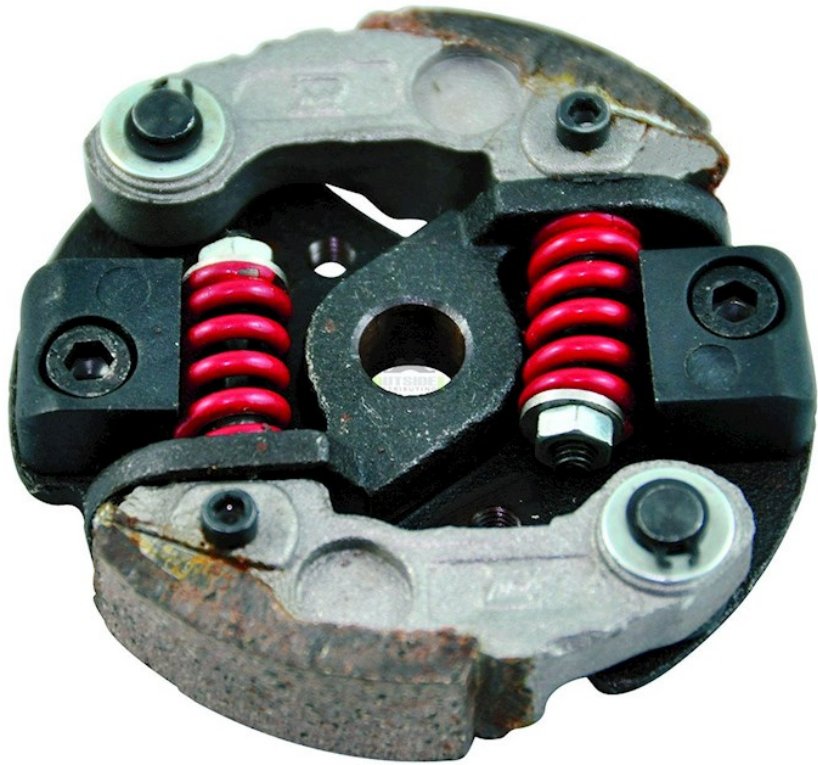

# TRANSMISSION & CLUTCH

**Starter Clutch Gear, GY6125/150**

**Part #: 50-0137**

**Fitment:**

Fits: 125-150cc  
Engine Type: GY6 (4-STROKE)

**Specs:**

60 Tooth  
Face Diameter (valley to valley): 101 mm  
Face Diameter (tooth to tooth): 107mm