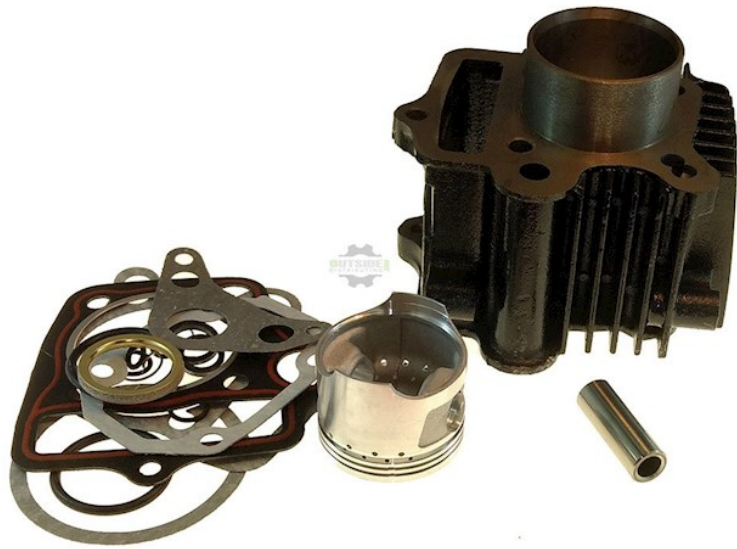

ENGINE PARTS