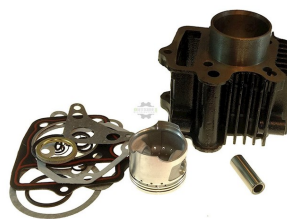

Cyl. Block Assy, H-50

Part #: 60-0100

Fitment:
Fits: 50cc
Engine Type: HORIZONTAL STYLE

Specs:
Fits: 50cc, 4-Stroke Horizontal Engines
Includes: Cylinder Block

Distributor Part #'s:

Gamma #: *Not Available
Kimpex #: 217913
WPS #: Not Available