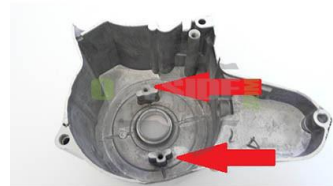

Cover, Engine

Part #: 22-0012

Fitment:

Fits: 50-125cc
Engine Type: HORIZONTAL
STYLE

Specs:

Fitment: 4-Stroke, Horizontal
Style Engines
Overall Length: 8"
(203.2mm)
Overall Width: 5.375"
(136.2mm)

Distributor Part #'s:

Gamma #: 89-00552
Kimpex #: 217649
WPS #: 609-0281