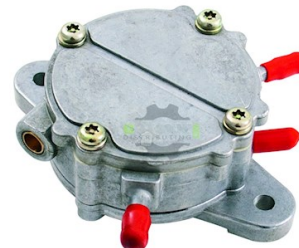

Vacuum Fuel Pump, Type A

Part #: 04-0400

Fitment:
Fits: Various Size Engines
Engine Type: UNIVERSAL FIT

Specs:
Fittings: Fuel-In / Fuel-Out /
Engine Vacuum
Fuel Line Size: 3/16" Inner
Diameter (ID)
Mounting: 7.5 mm Hole on 2
Tabs

Distributor Part #'s:

Gamma #: 66-00500
Kimpex #: 217031
WPS #: 609-0400