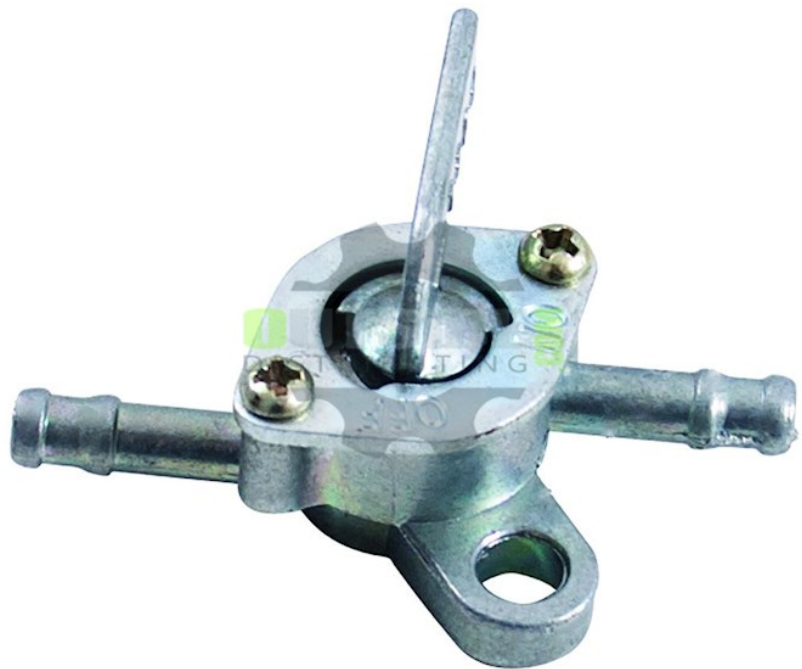

FUEL & OIL