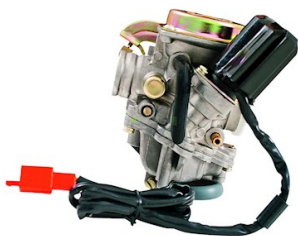

**Part #: 03-0008-HP**

**Fitment:**

Fits: 50-125cc  
Engine Type: HORIZONTAL STYLE

**Specs:**

HIGH PERFORMANCE UPGRADE!  
Intake Opening: 19mm  
Float Bowl Style: Round

**Distributor Part #'s:**

Gamma #: 65-00402  
Kimpex #: 217017  
WPS #: 609-0123