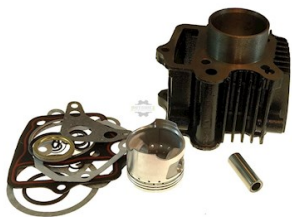

Cyl. Block Assy, H-125 52mm

Cyl. Block Assy, H-125 54mm

Part #: 60-0103

Part #: 60-0104

Fitment:
Fits: 125cc
Engine Type: HORIZONTAL
STYLE

Specs:
Fits: 125cc 52mm, 4-Stroke
Horizontal Engines
Includes:
Cylinder Block

Fitment:
Fits: 125cc
Engine Type: HORIZONTAL
STYLE

Specs:
Fits: 125cc 54mm, 4-Stroke
Horizontal Engines
Includes:
Cylinder Block

Distributor Part #'s:

Gamma #: *Not Available
Kimpex #: 217917
WPS #: Not Available

Distributor Part #'s:

Gamma #: *Not Available
Kimpex #: 217918
WPS #: Not Available