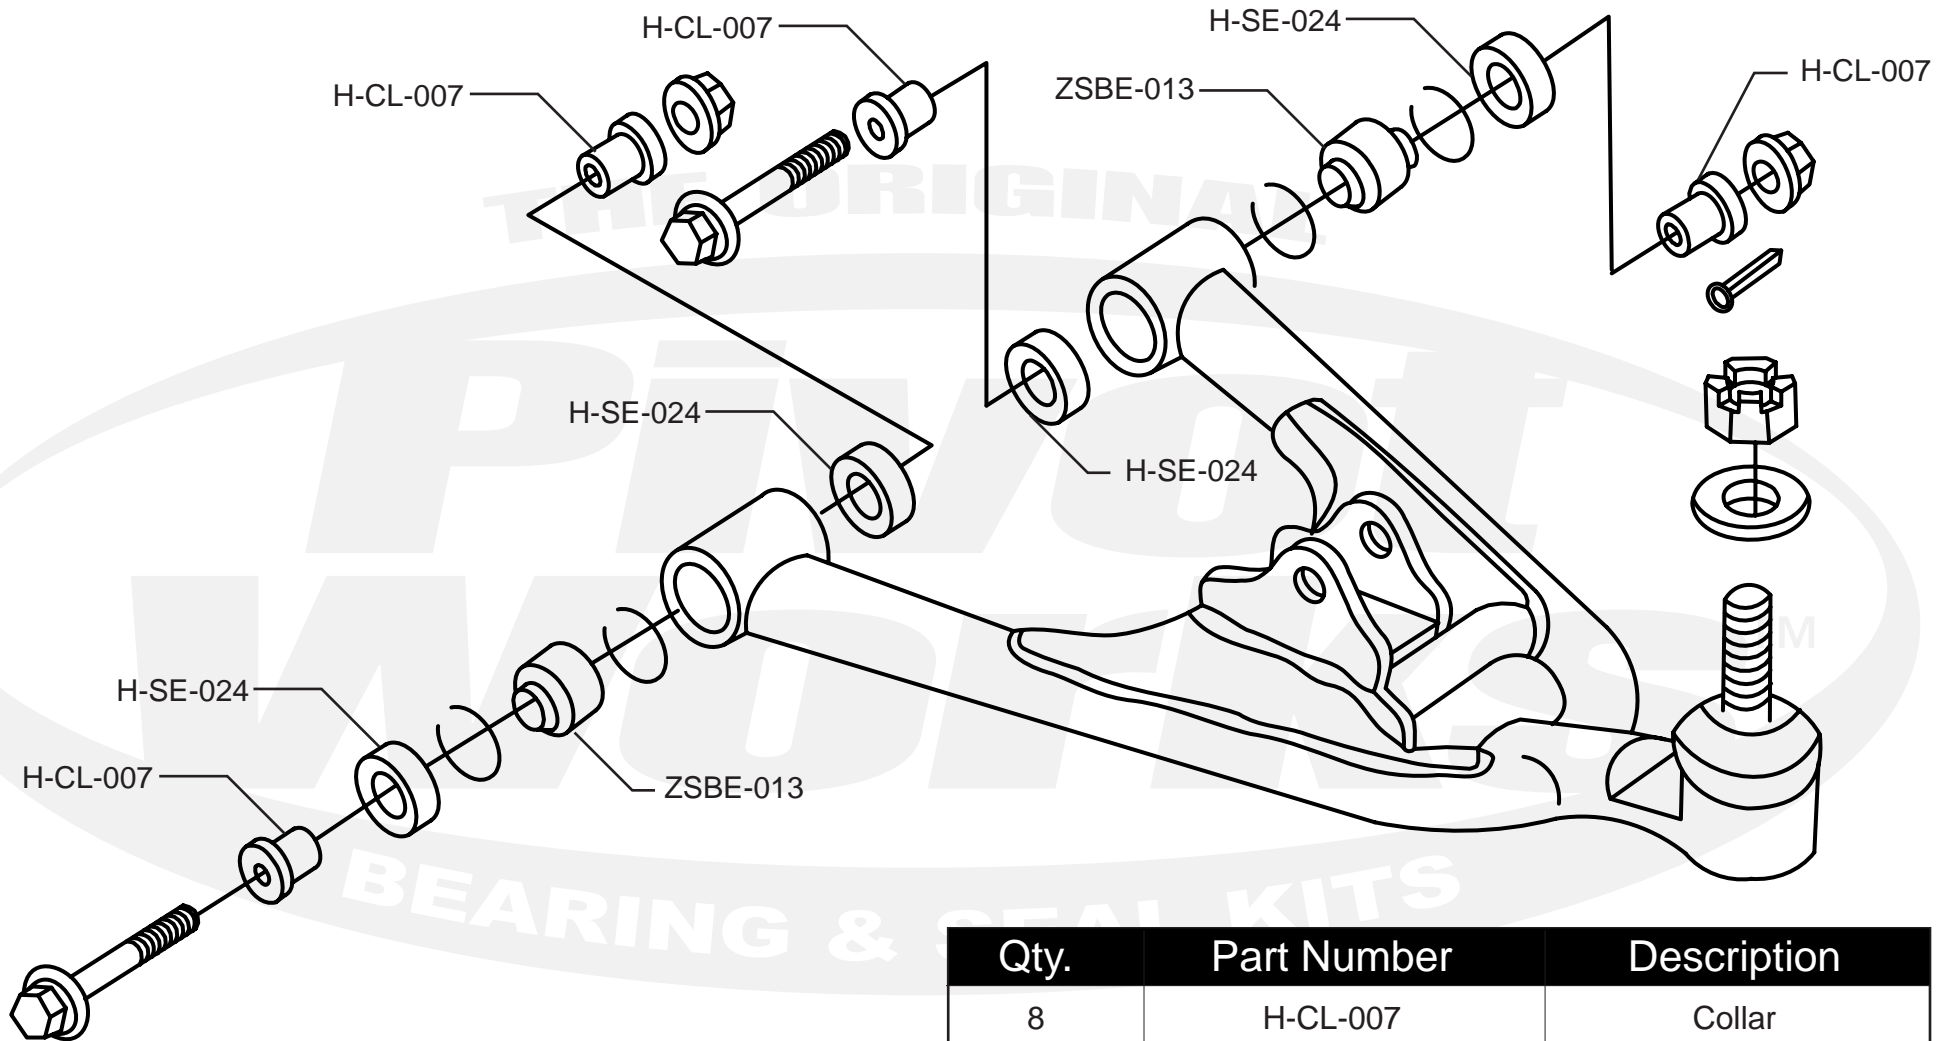

PWAAK-H02-432L

Qty.	Part Number	Description
8	H-CL-007	Collar
8	H-SE-024	Seal
4	ZSBE-013	Bearing