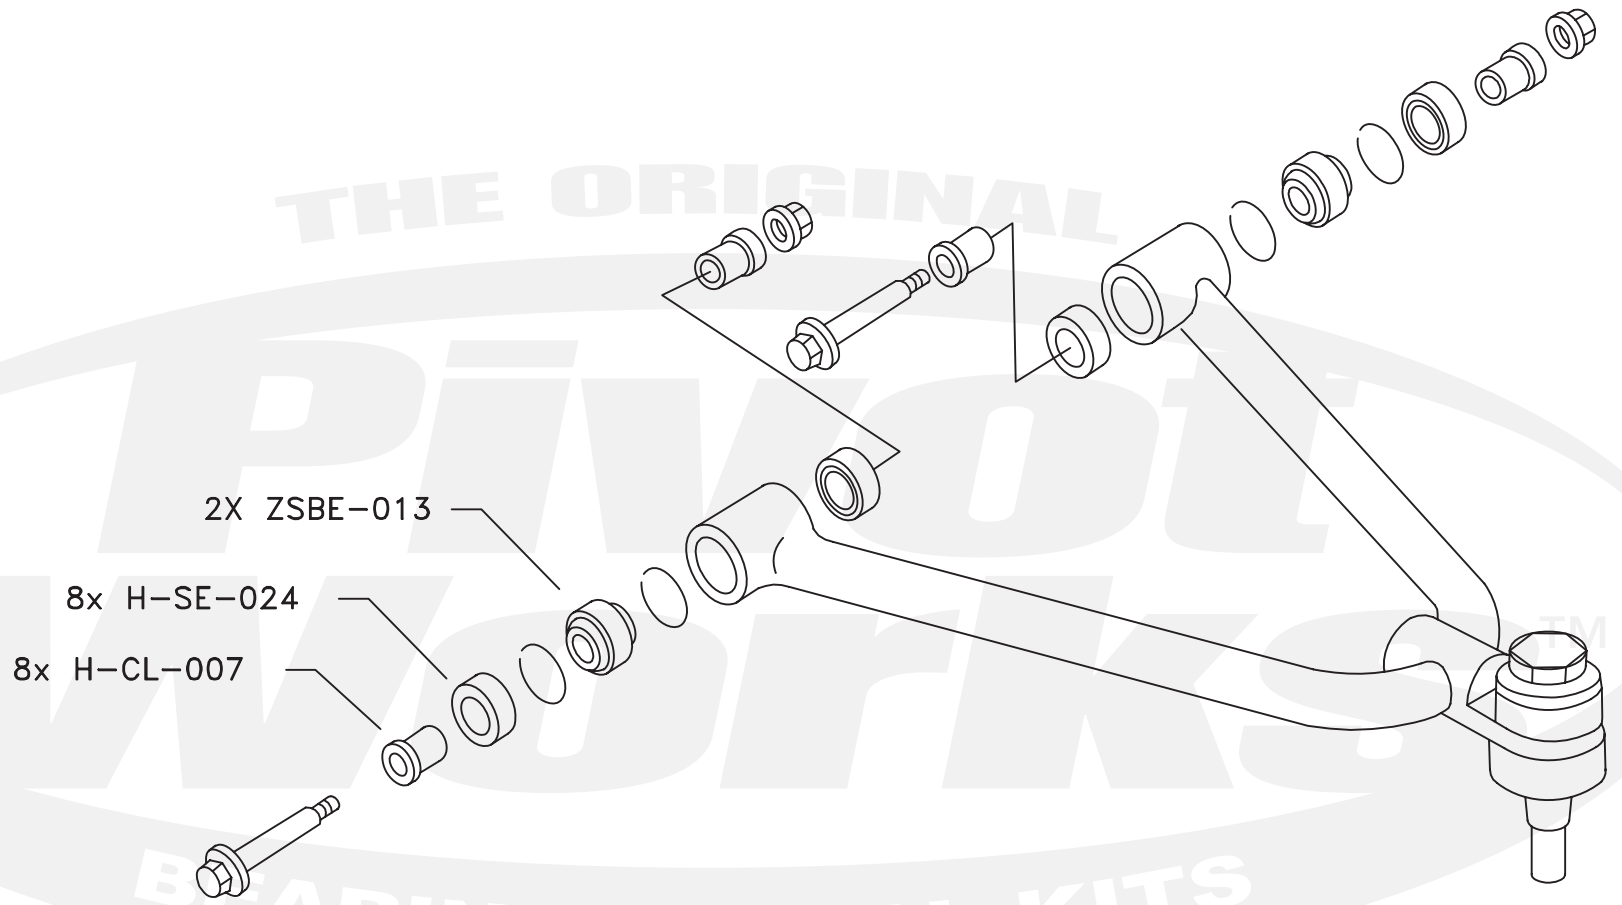

# PWAAK-H02-432U

Qty.	Part Number	Description
8	H-CL-007	Collar
8	H-SE-024	Seal
4	ZSBE-013	Bearing