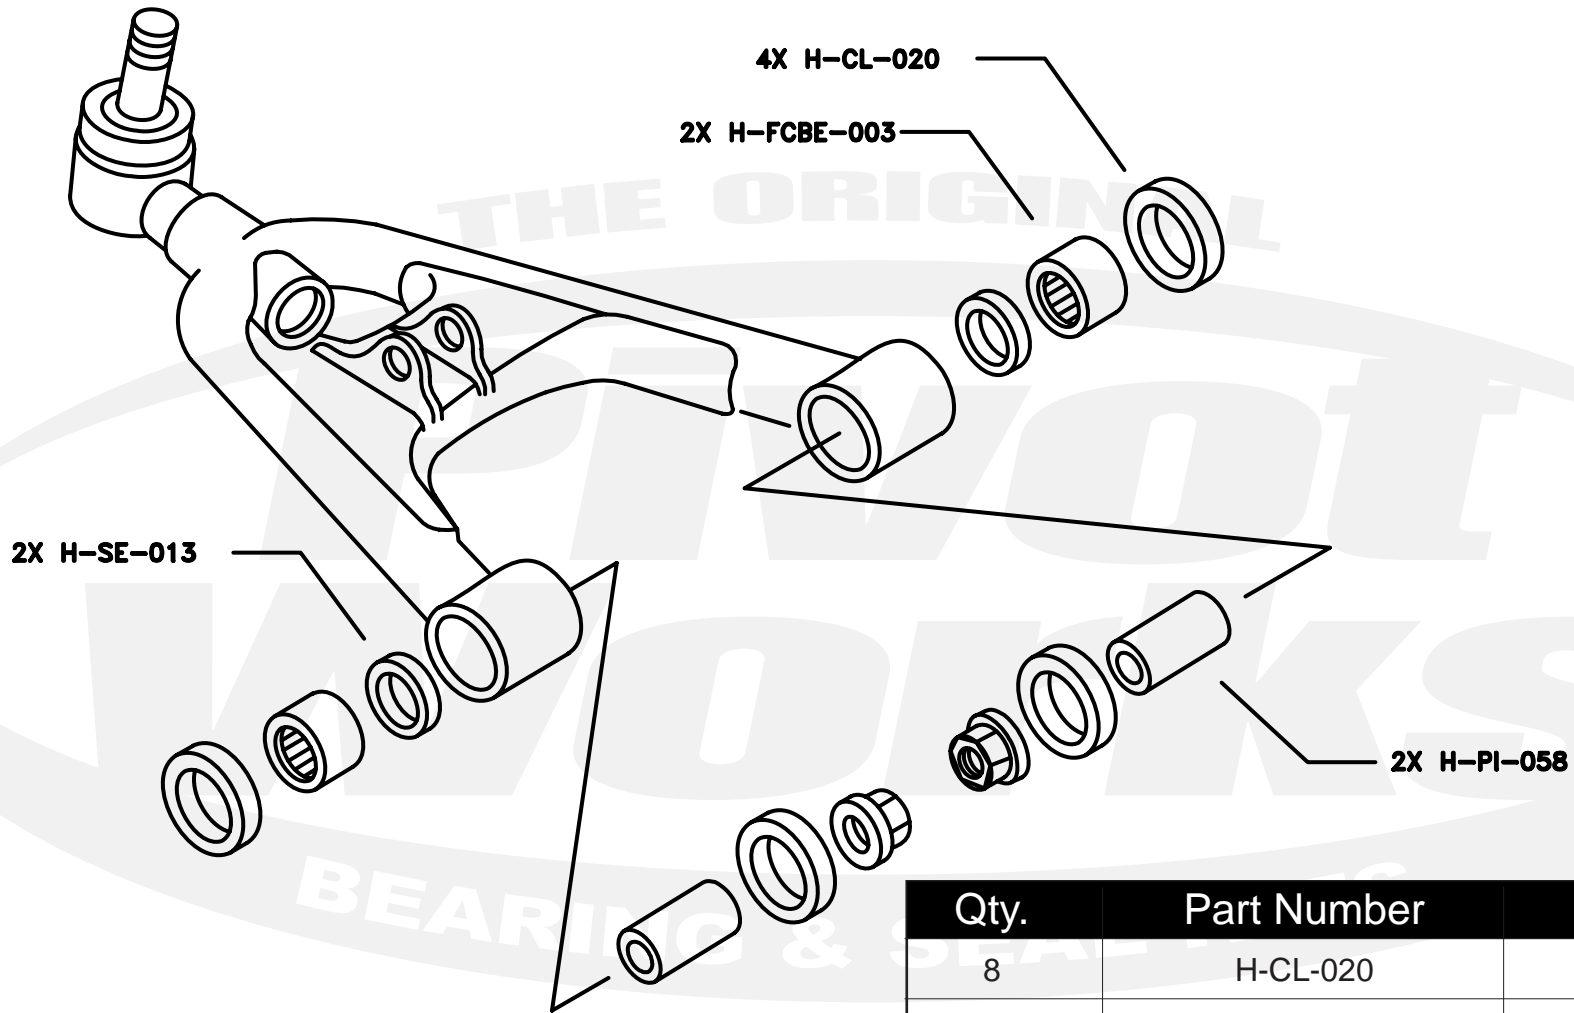

PWAAK-H03-002L

Qty.	Part Number	Description
8	H-CL-020	Collar
4	H-FCBE-003	Bearing
4	H-PI-058	Pin
8	H-SE-13	Seal