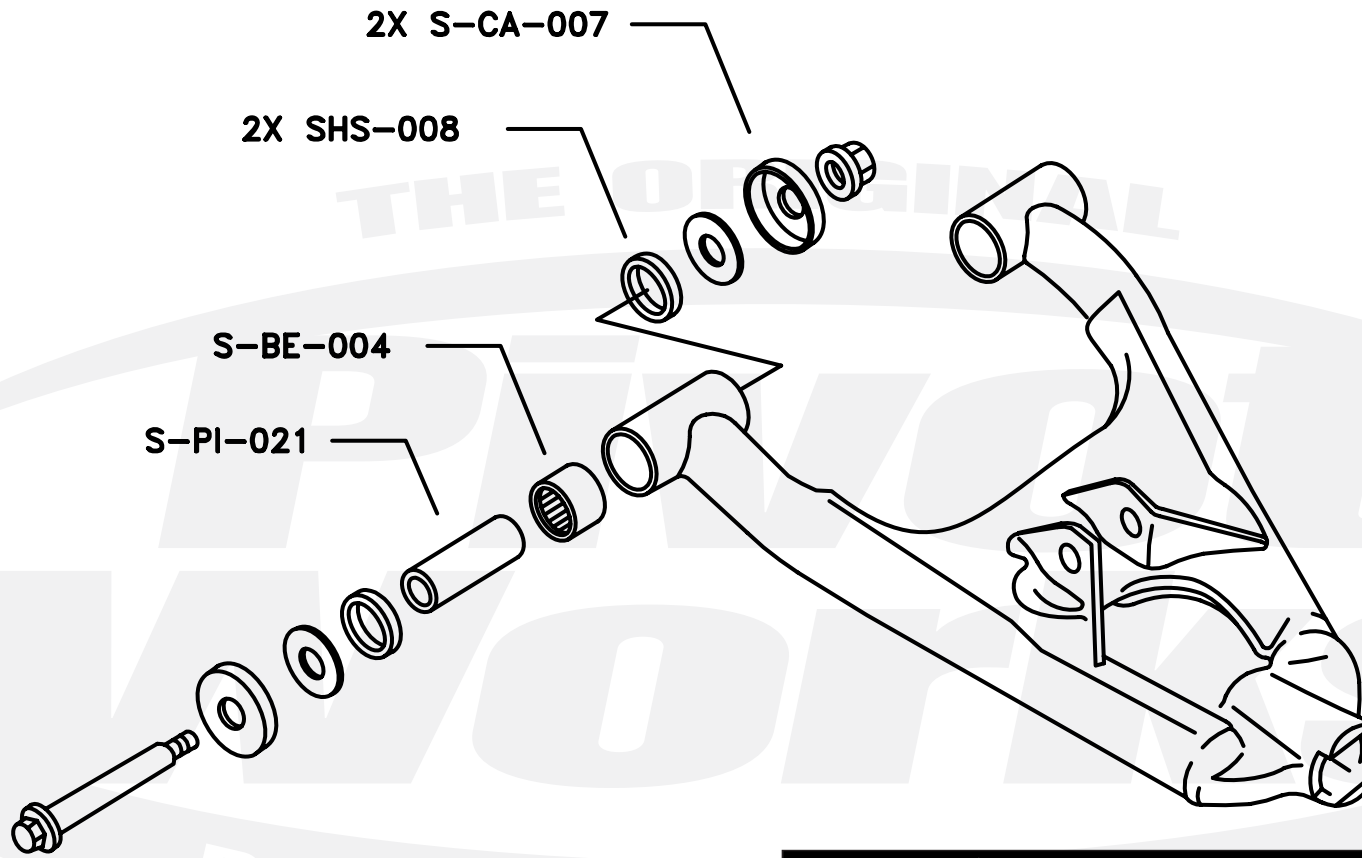

PWAAK-S05-522L

Qty.	Part Number	Description
4	S-BE-004	Bearing
8	S-CA-007	Cap
4	S-PI-021	Pin
8	SHS-008	Seal