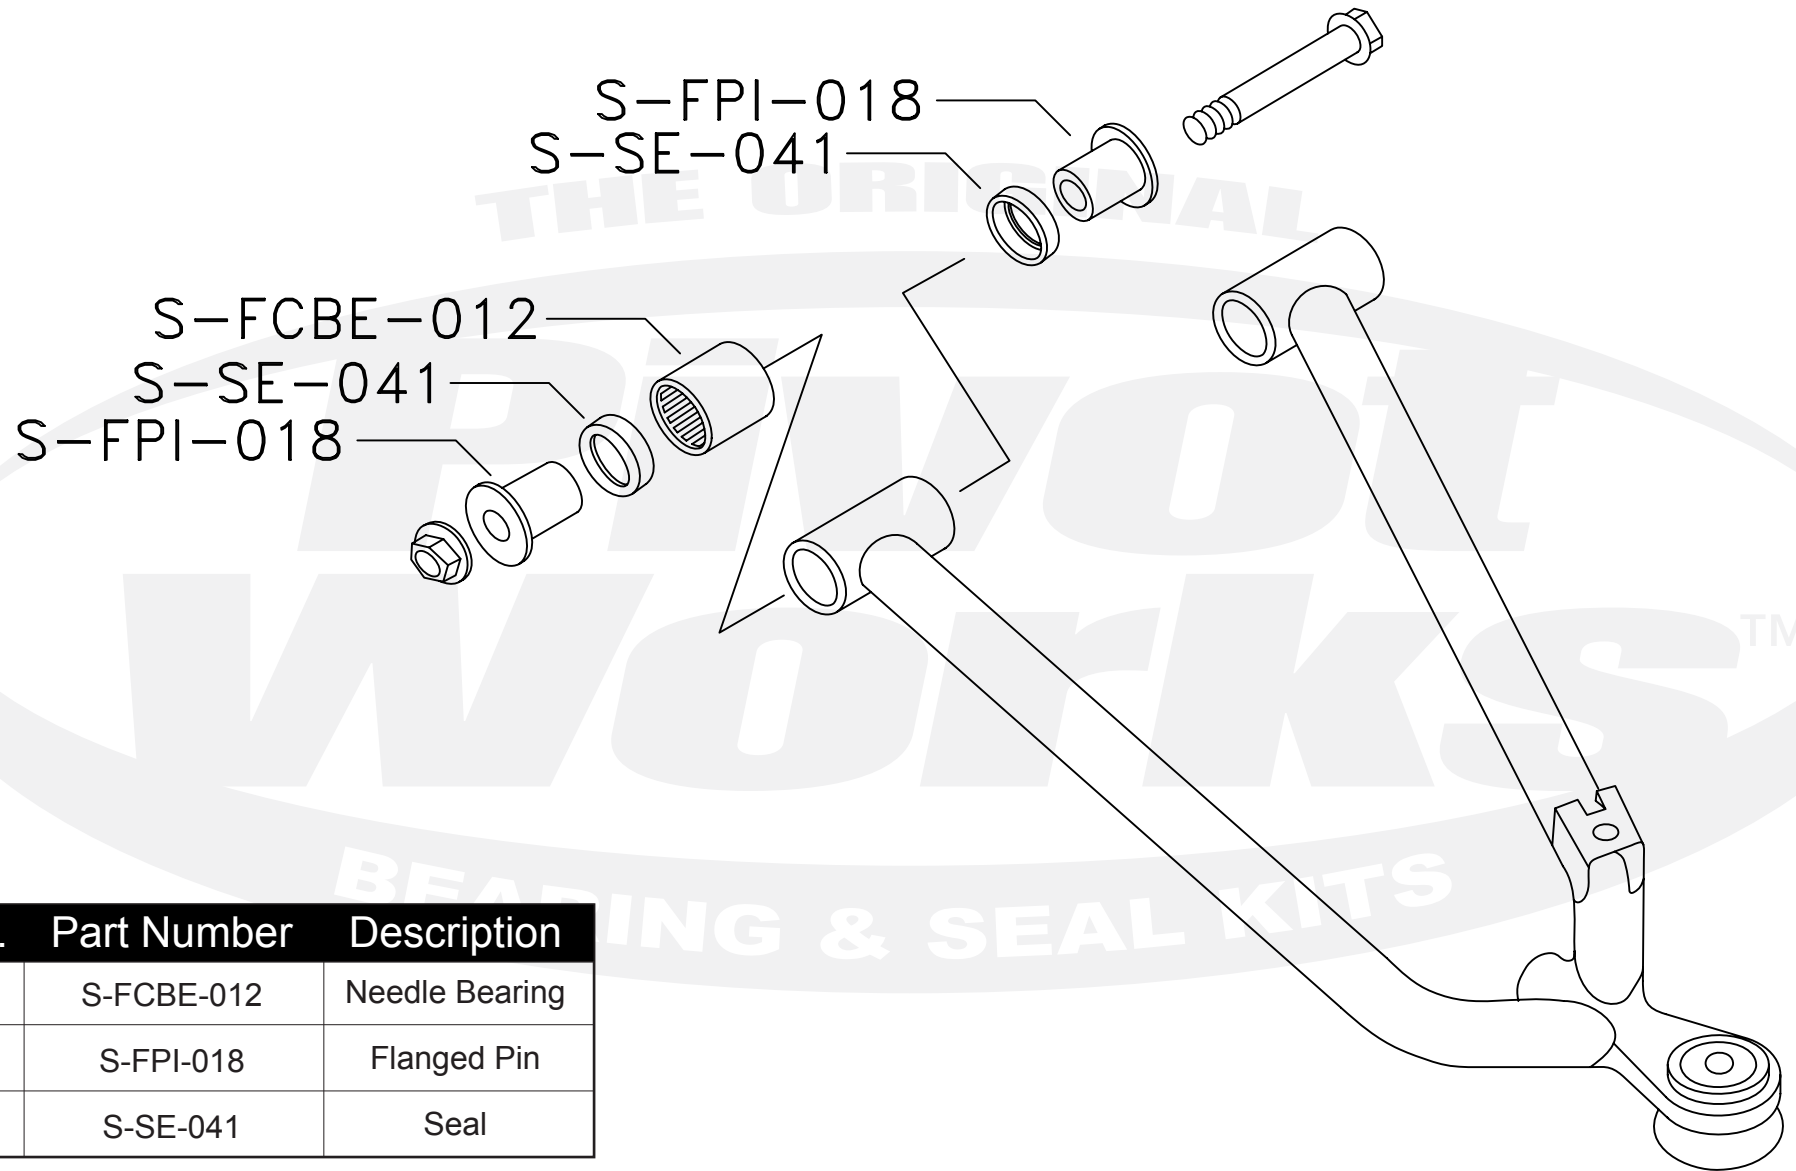

PWAAK-S08-400U

Qty.	Part Number	Description
4	S-FCBE-012	Needle Bearing
8	S-FPI-018	Flanged Pin
8	S-SE-041	Seal