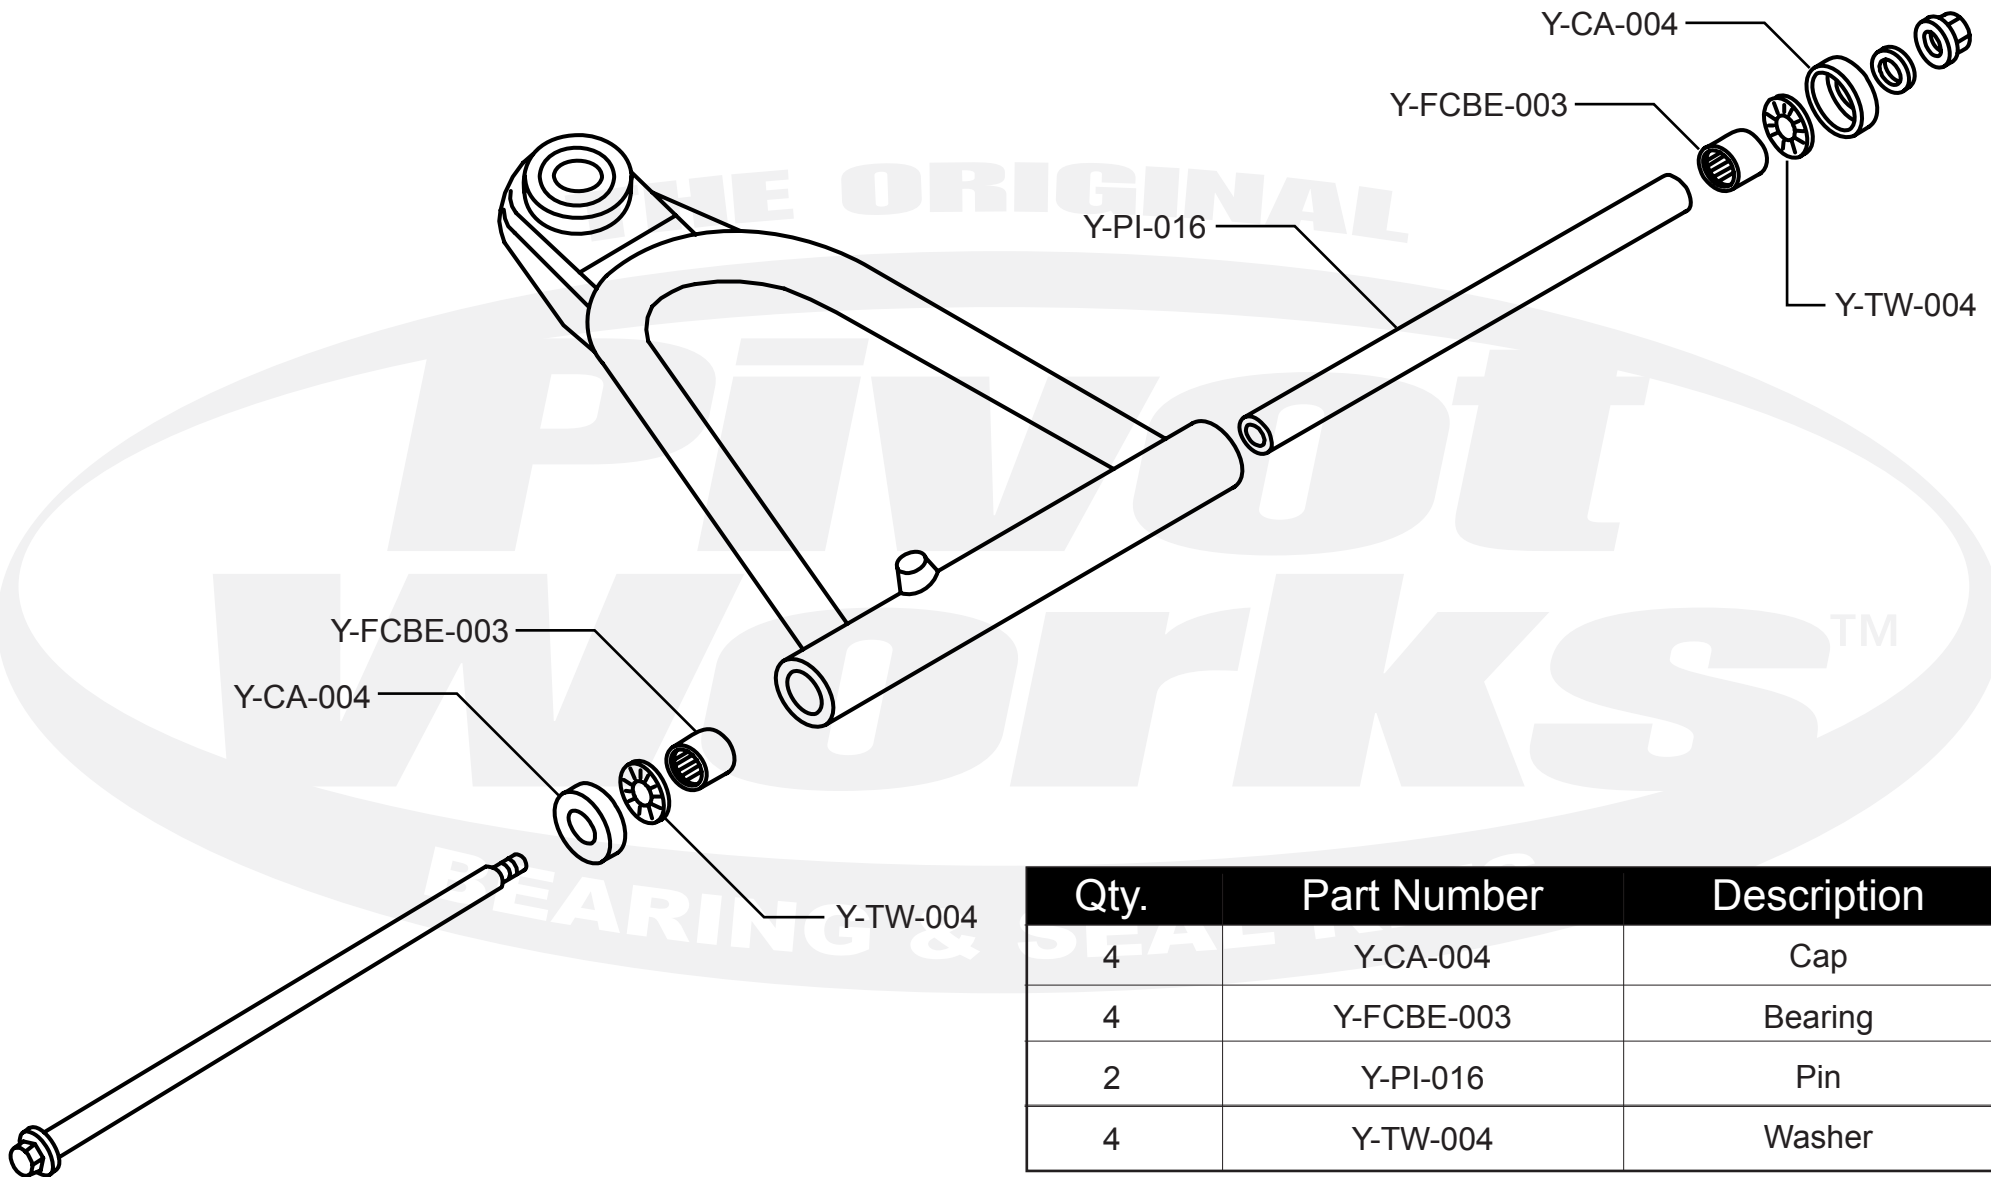

# PWAAK-Y01-000U

Qty.	Part Number	Description
4	Y-CA-004	Cap
4	Y-FCBE-003	Bearing
2	Y-PI-016	Pin
4	Y-TW-004	Washer