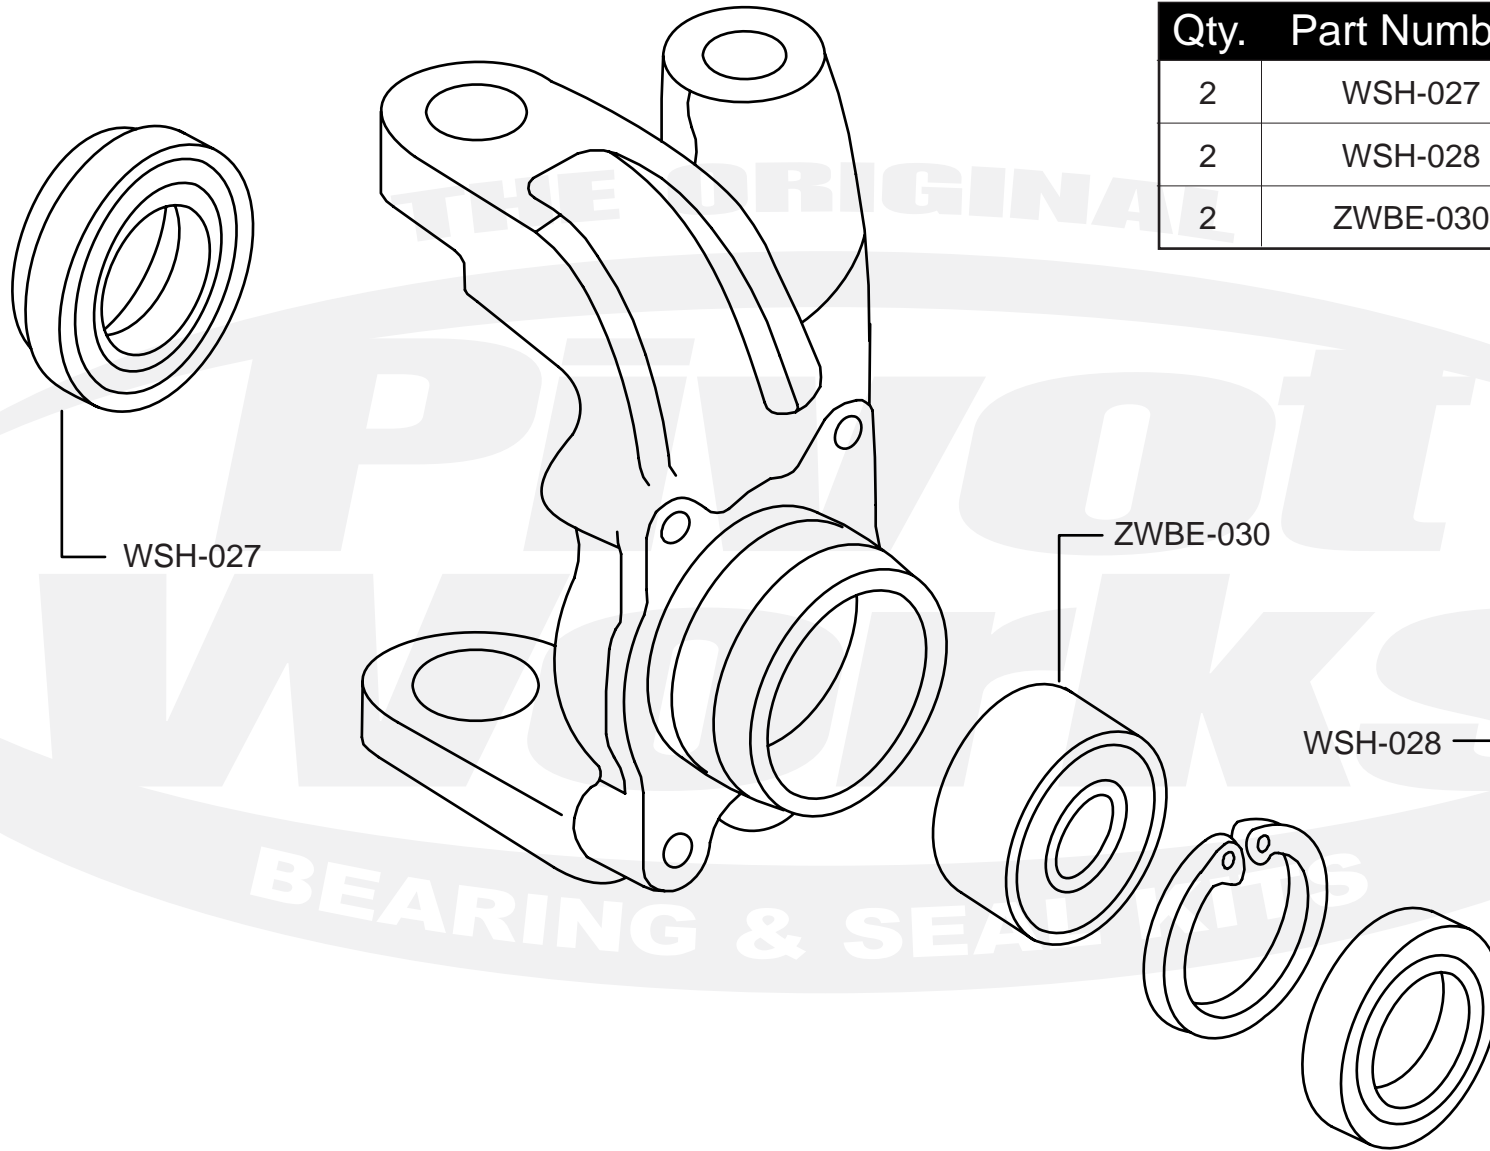

PFWWK-H20-003

Qty.	Part Number	Description
2	WSH-027	Seal
2	WSH-028	Seal
2	ZWBE-030	Bearing