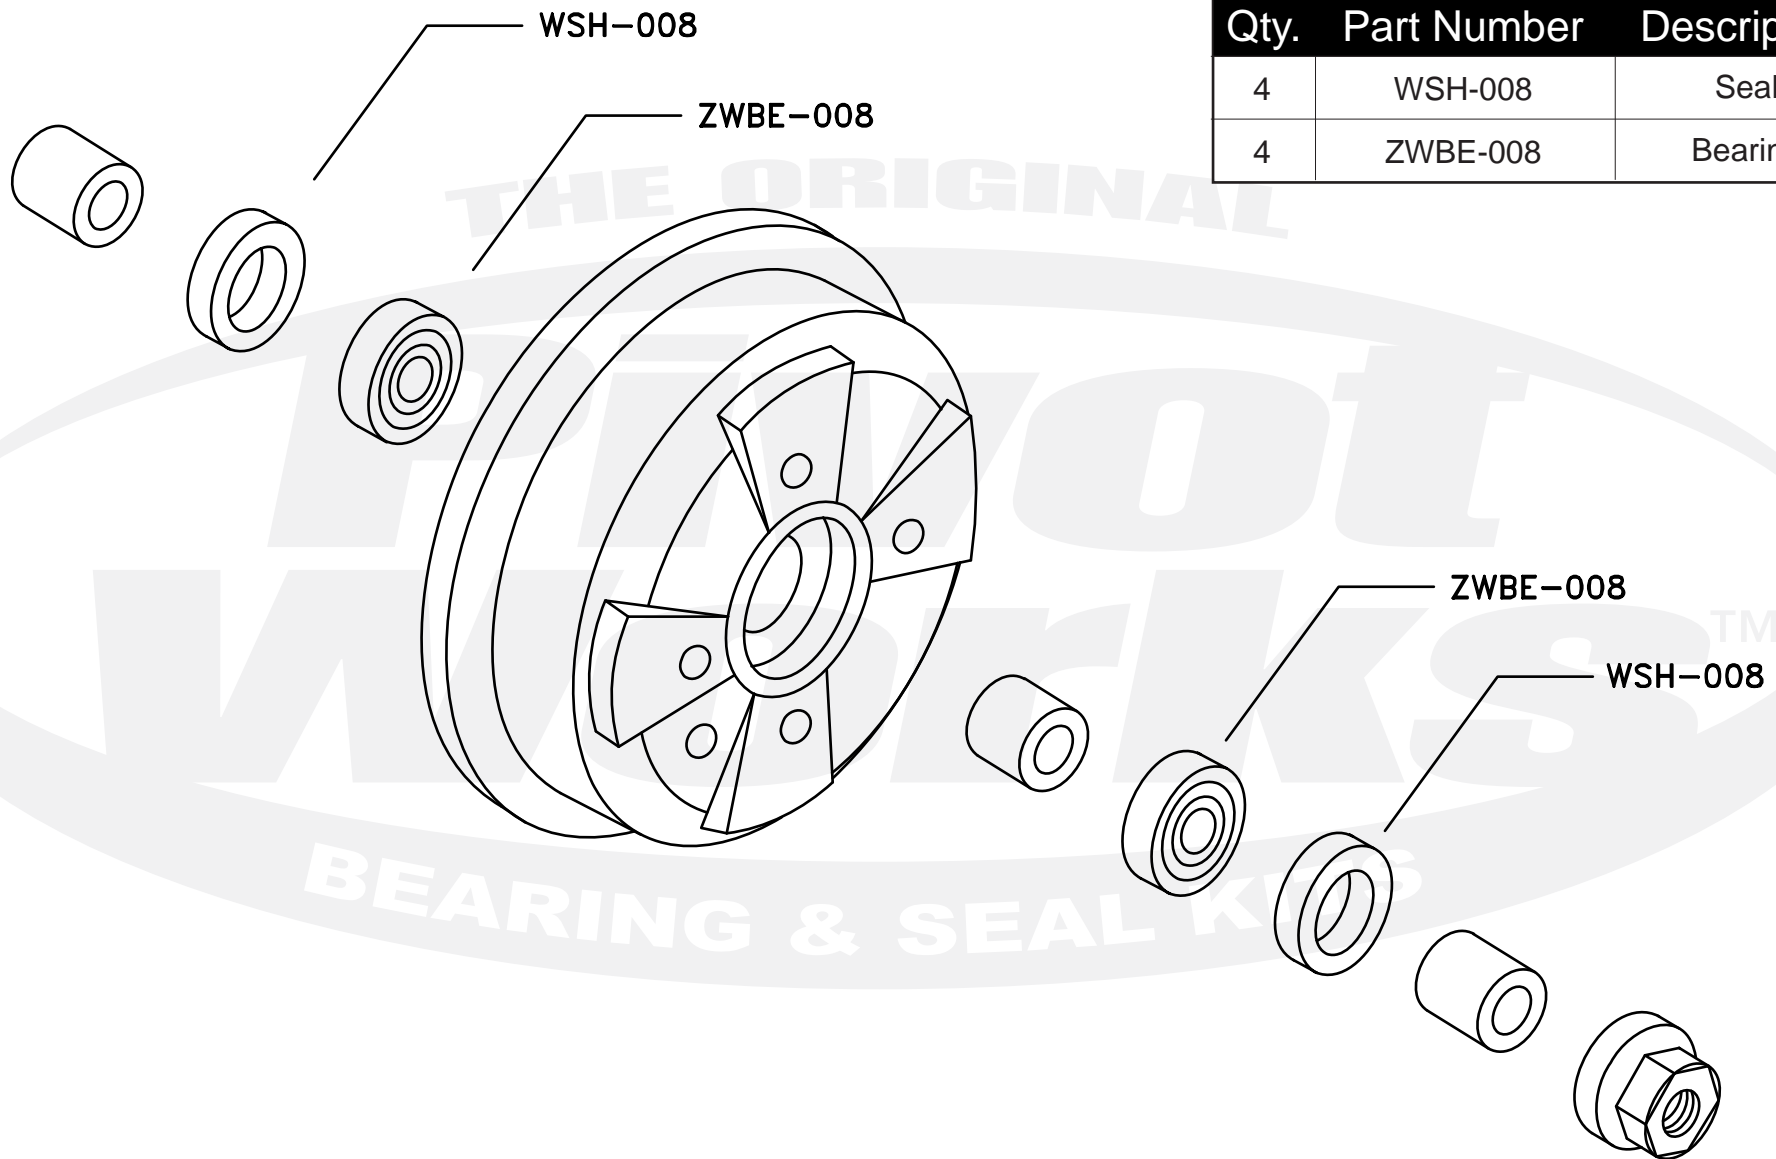

# PFWFK-H24-000

Qty.	Part Number	Description
4	WSH-008	Seal
4	ZWBE-008	Bearing