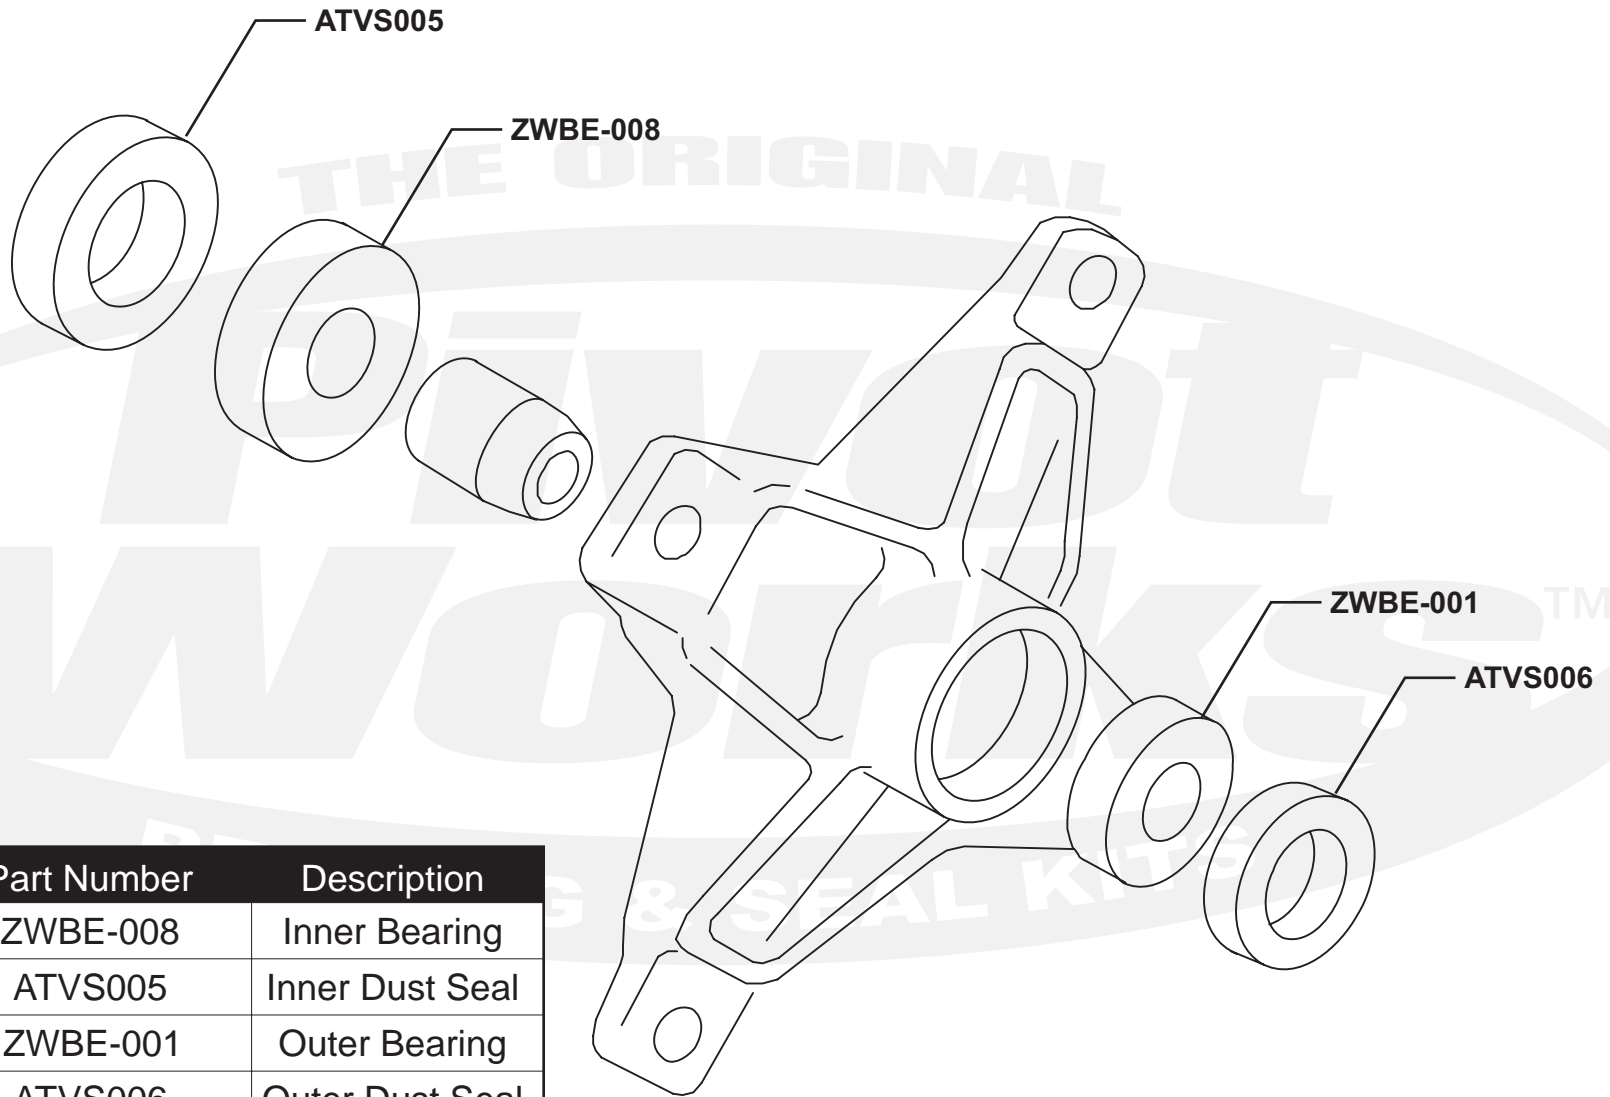

PWFWK-S06-520

Qty.	Part Number	Description
2	ZWBE-008	Inner Bearing
2	ATVS005	Inner Dust Seal
2	ZWBE-001	Outer Bearing
2	ATVS006	Outer Dust Seal