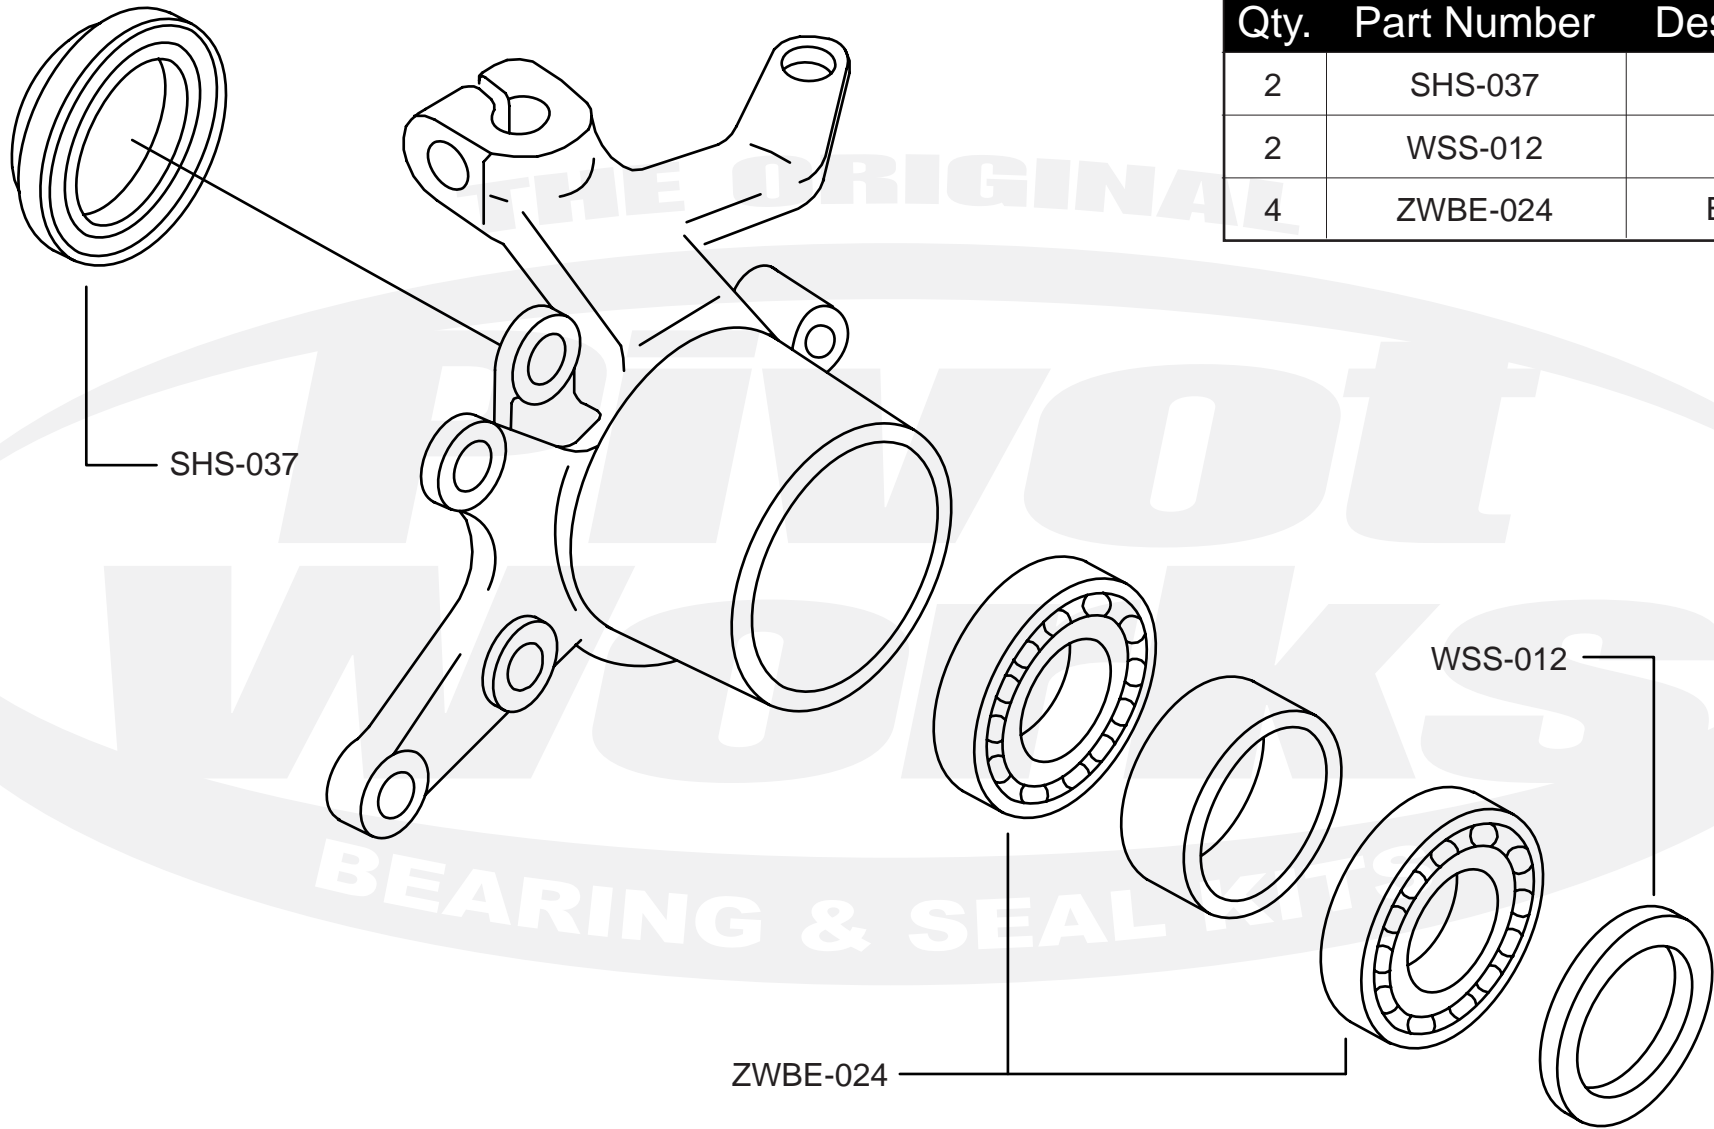

PWFWK-S09-532

| Qty. | Part Number | Description |
|------|-------------|-------------|
| 2 | SHS-037 | Seal |
| 2 | WSS-012 | Seal |
| 4 | ZWBE-024 | Bearing |