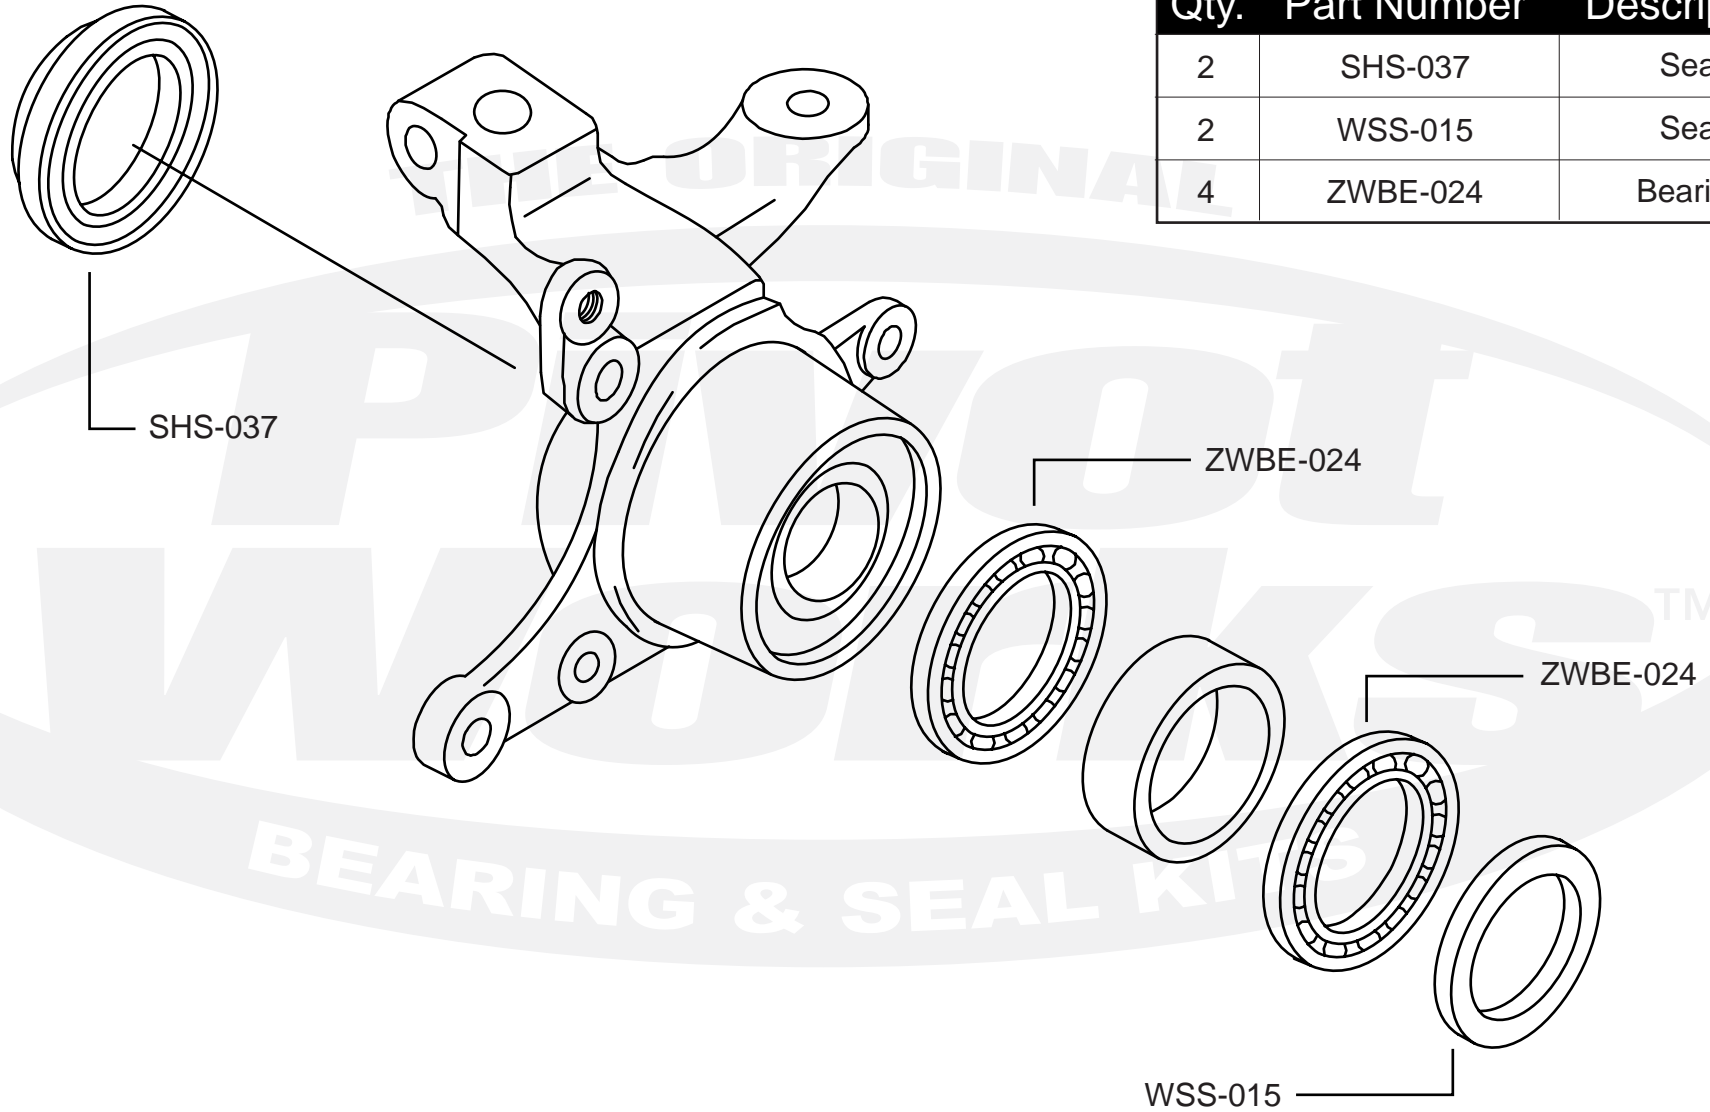

PFWFK-S12-500

Qty.	Part Number	Description
2	SHS-037	Seal
2	WSS-015	Seal
4	ZWBE-024	Bearing