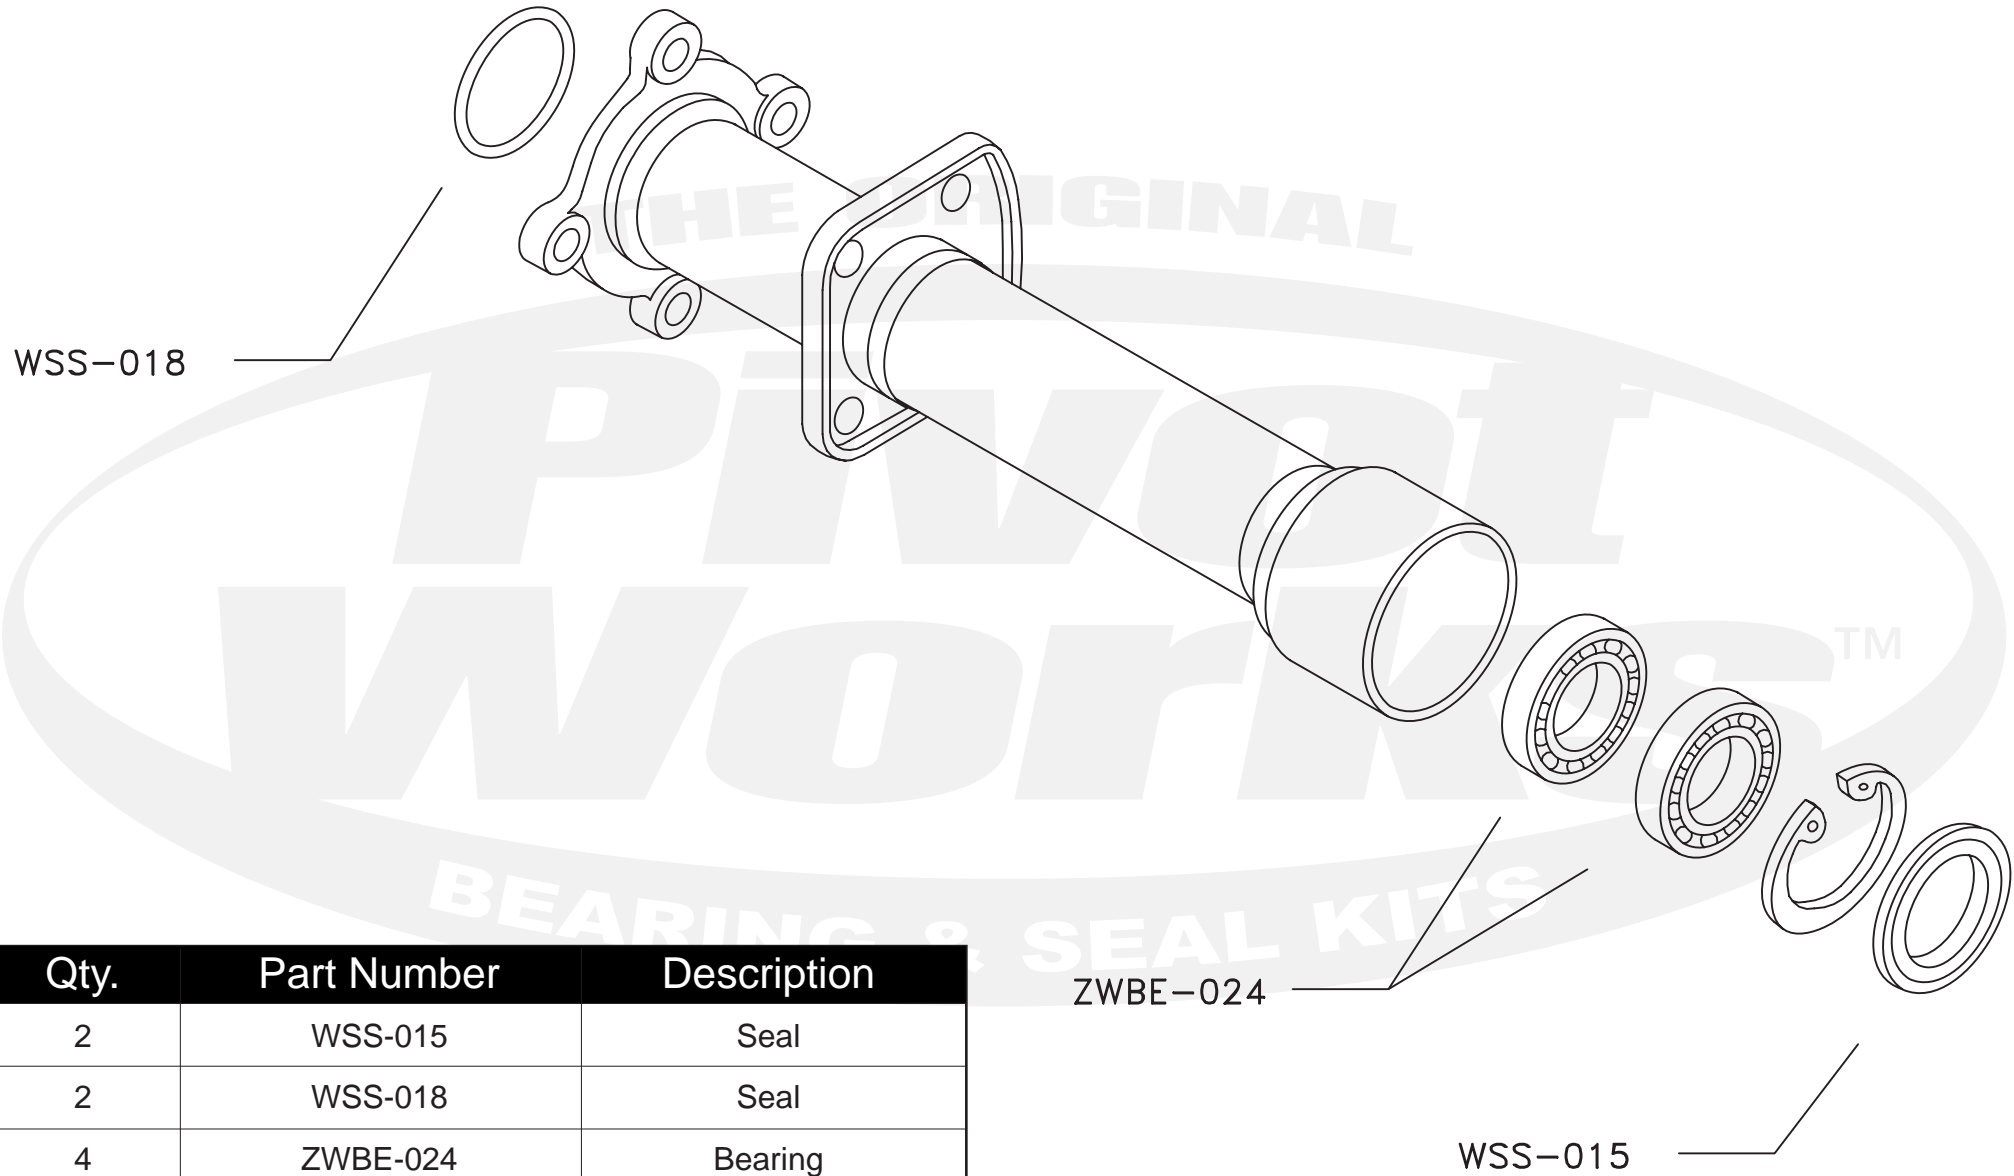

PWRWK-S20-500

Qty.	Part Number	Description
2	WSS-015	Seal
2	WSS-018	Seal
4	ZWBE-024	Bearing