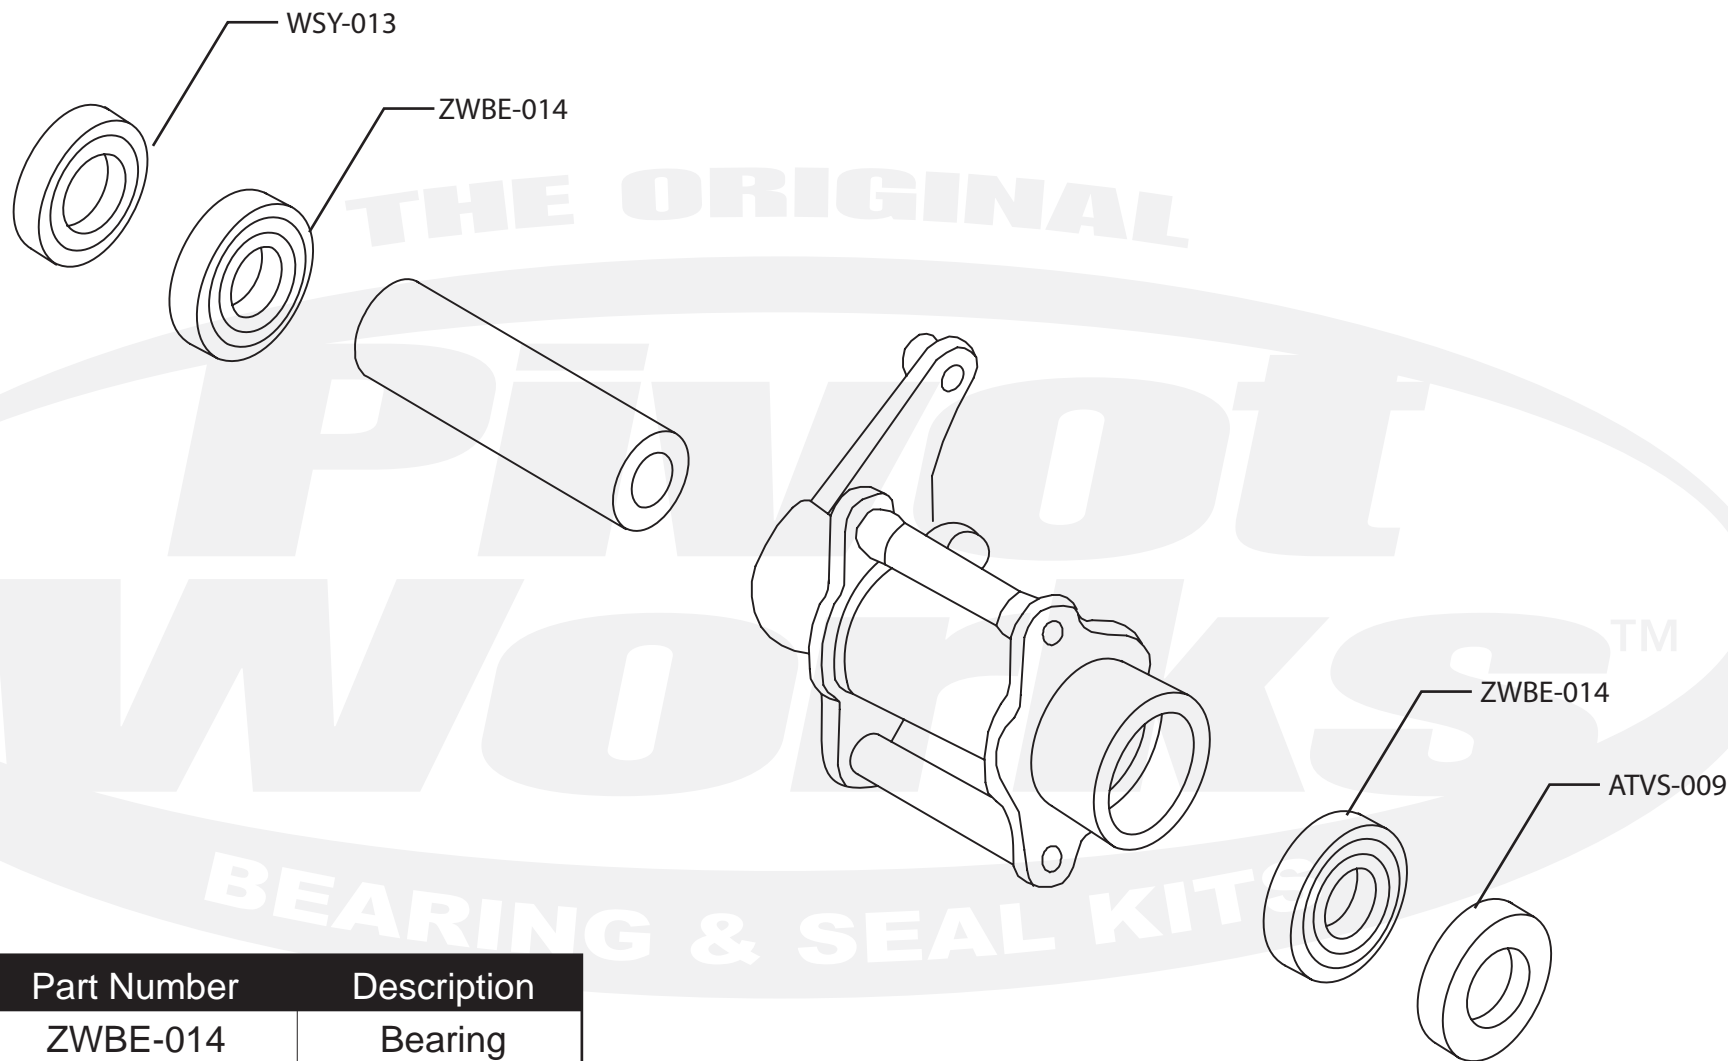

PWRWK-Y09-000

Qty.	Part Number	Description
2	ZWBE-014	Bearing
1	ATVS-009	Oil Seal
1	WSY-013	Oil Seal