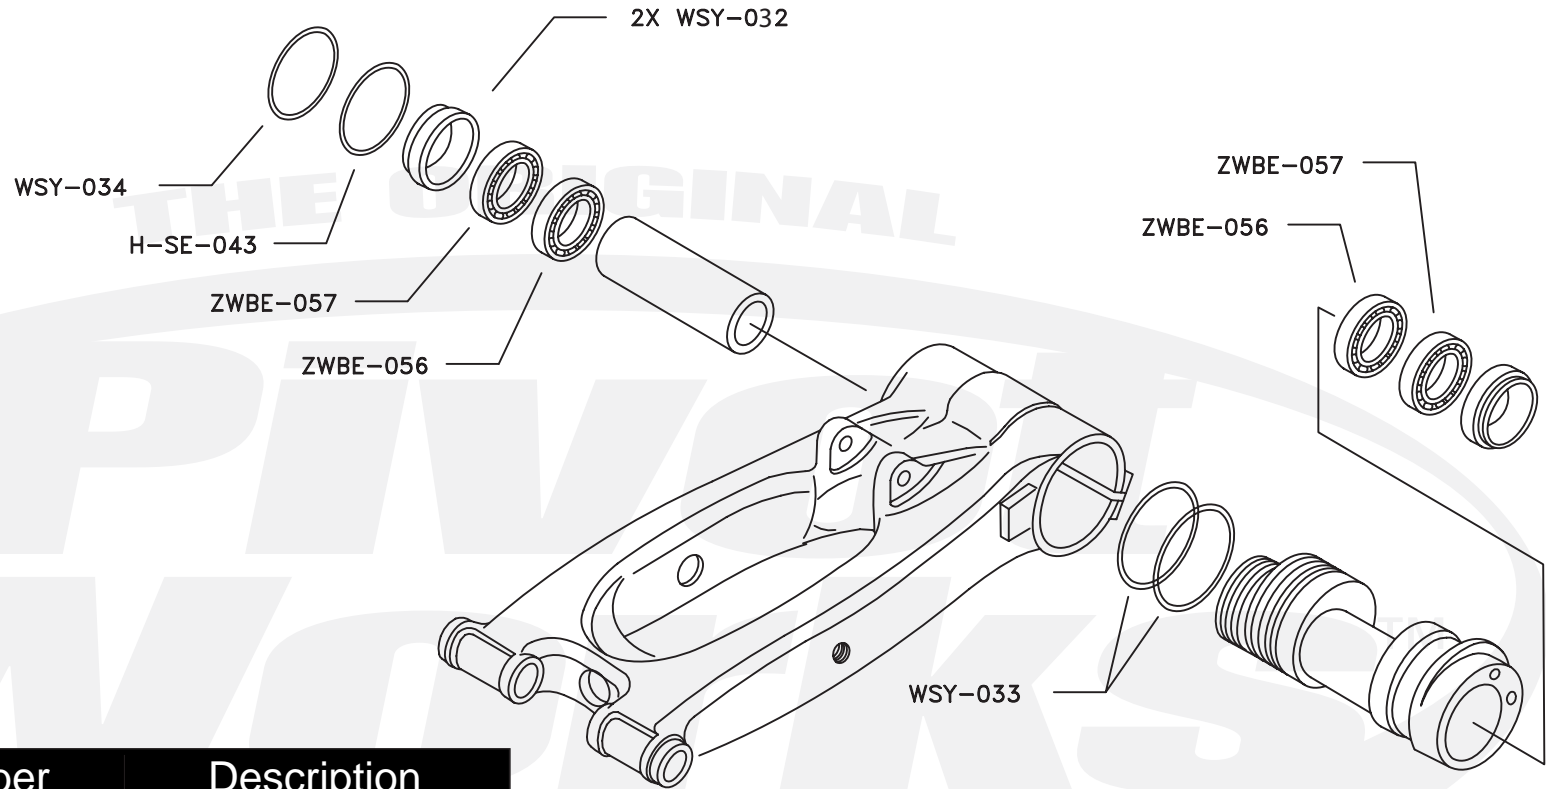

PWRWK-Y30-700

Qty.	Part Number	Description
1	H-SE-043	O Ring
2	WSY-032	Seal
2	WSY-033	Seal
1	WSY-034	Seal
2	ZWBE-056	Bearing
2	ZWBE-057	Bearing