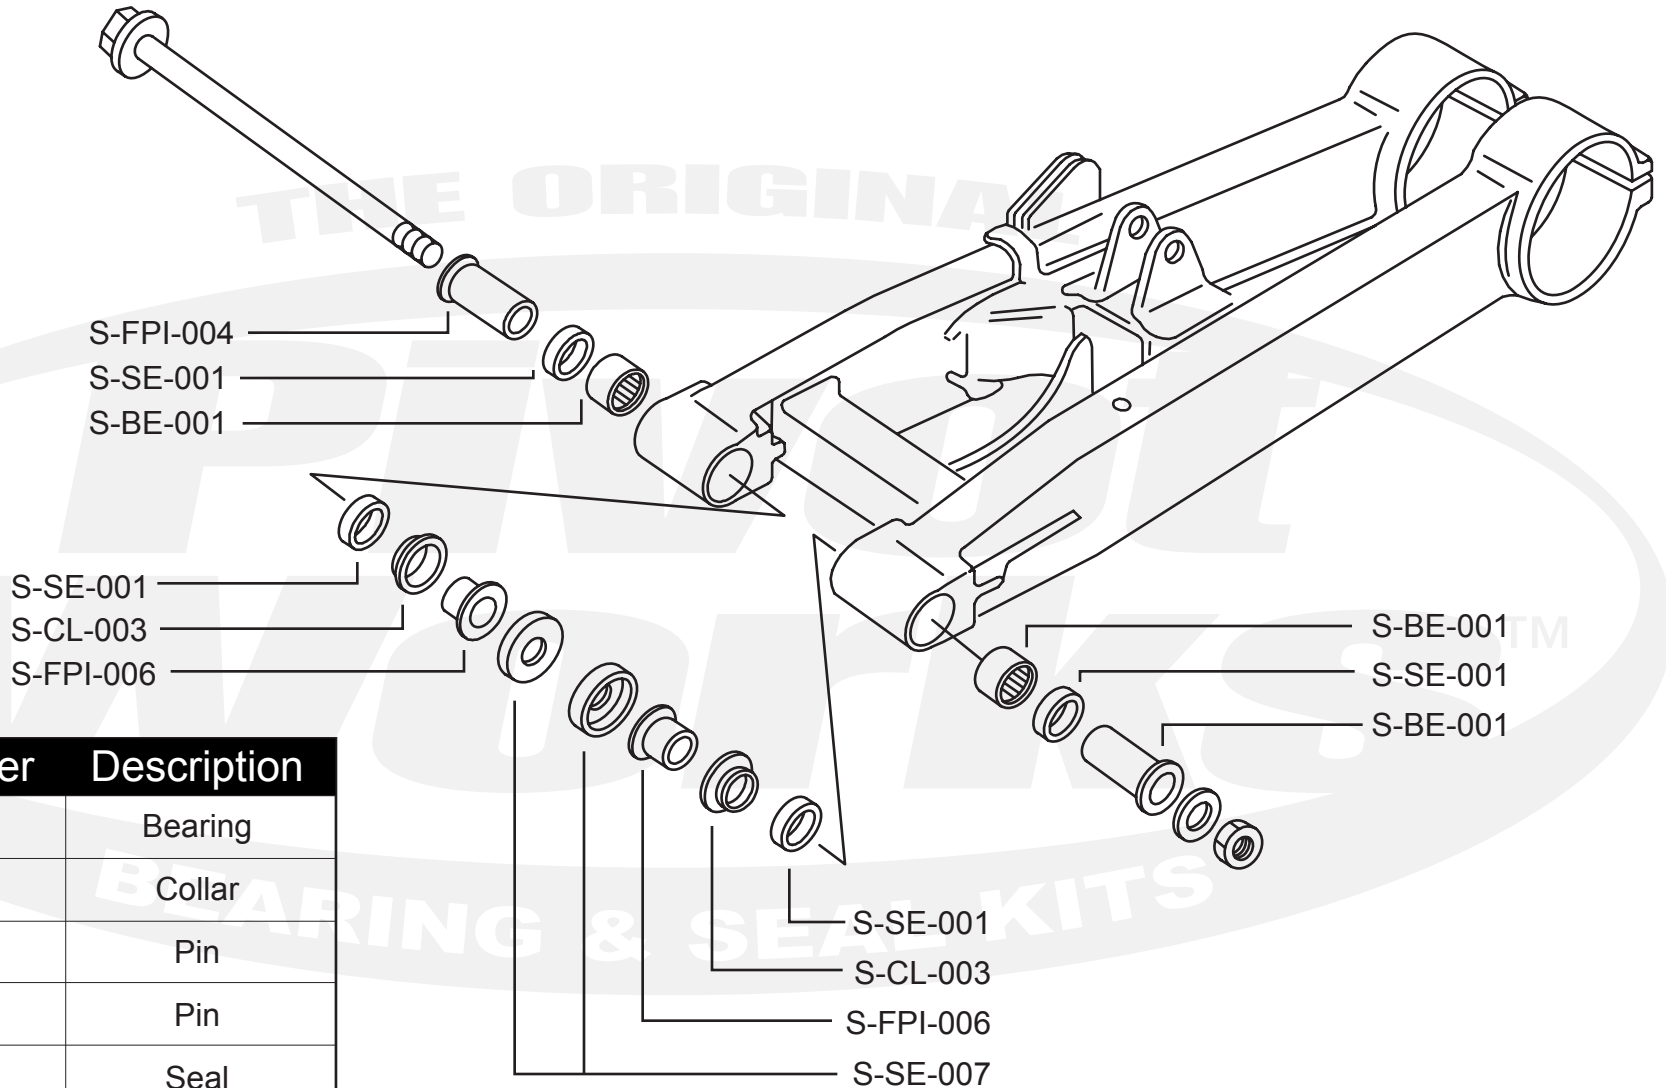

# PWSAK-S12-520

Qty.	Part Number	Description
2	S-BE-001	Bearing
2	S-CL-003	Collar
2	S-FPI-004	Pin
2	S-FPI-006	Pin
4	S-SE-001	Seal
2	S-SE-007	Seal