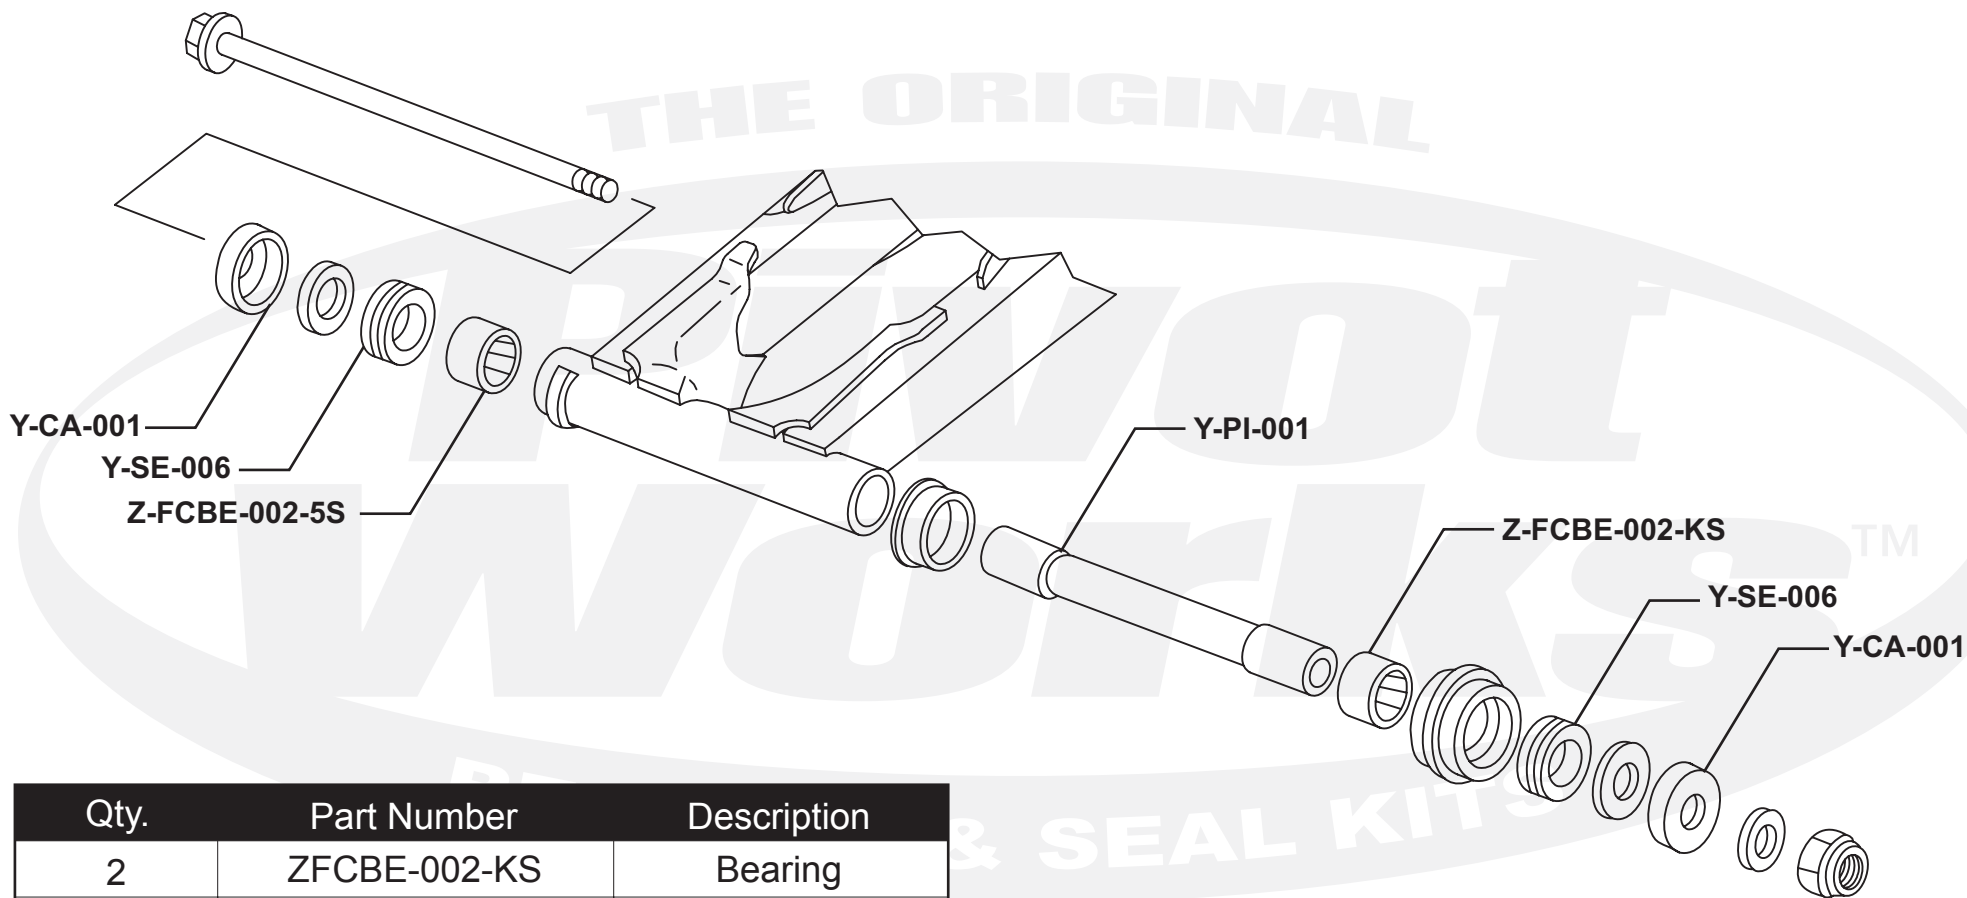

# PWSAK-Y12-000

Qty.	Part Number	Description
2	ZFCBE-002-KS	Bearing
2	Y-SE-006	Oil Seal
2	Y-CA-001	Thrust Cover
1	Y-PI-001	Plate Washer