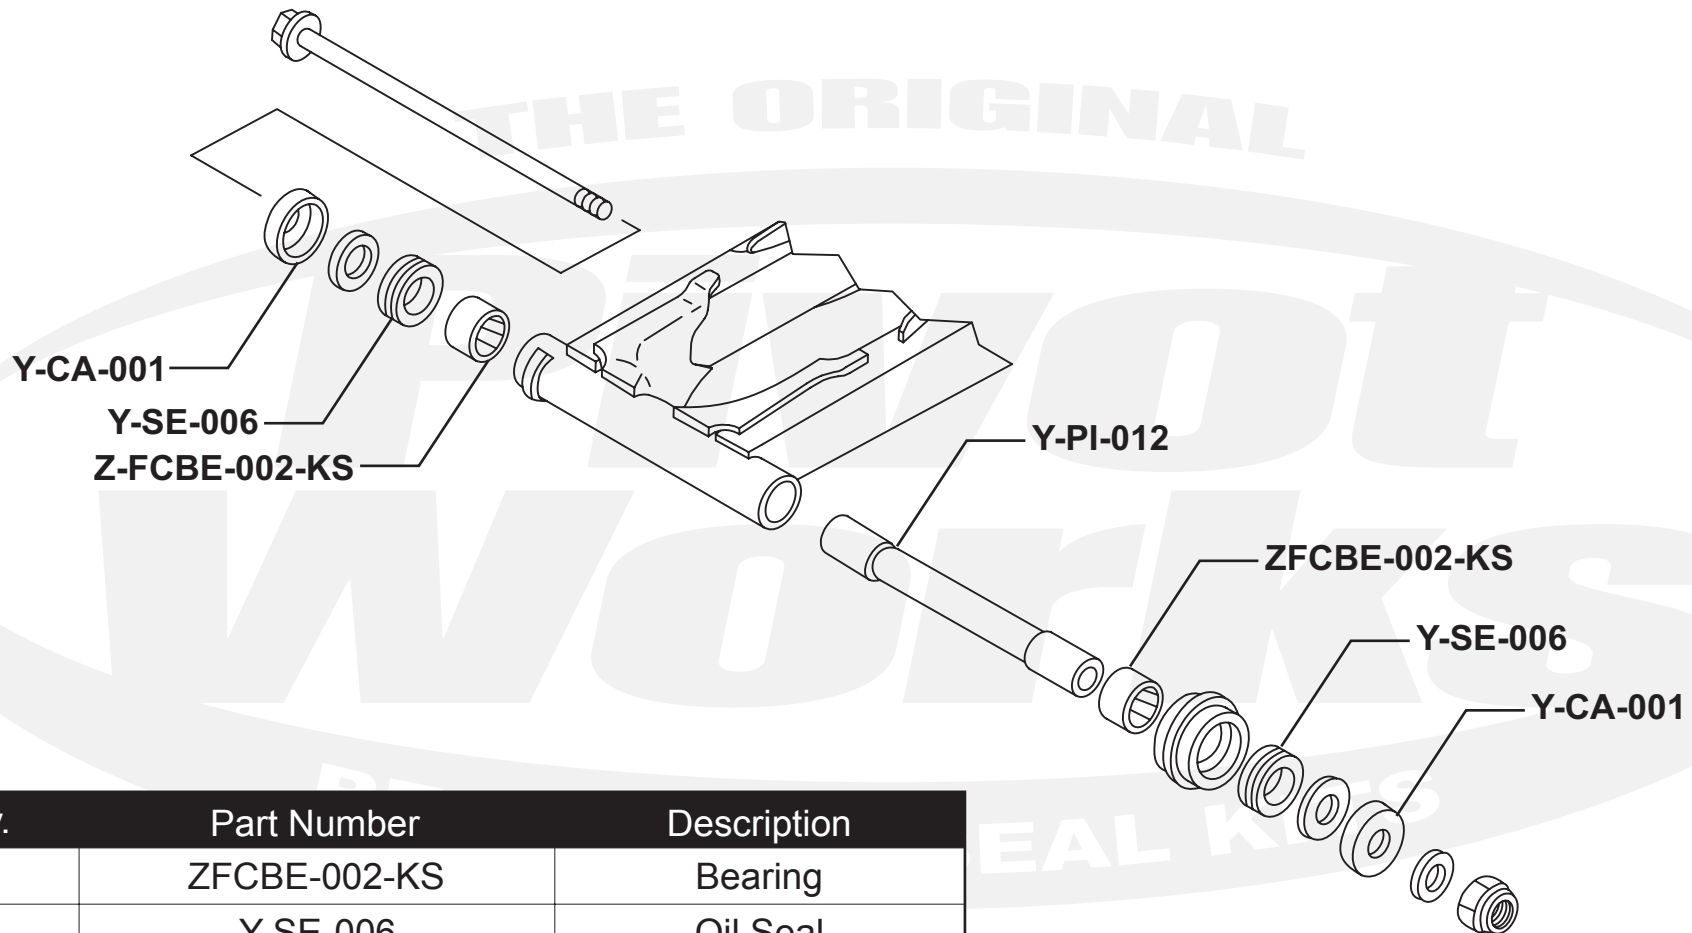

# PWSAK-Y16-000

Qty.	Part Number	Description
2	ZFCBE-002-KS	Bearing
2	Y-SE-006	Oil Seal
2	Y-CA-001	Cover
1	Y-PI-012	Bush