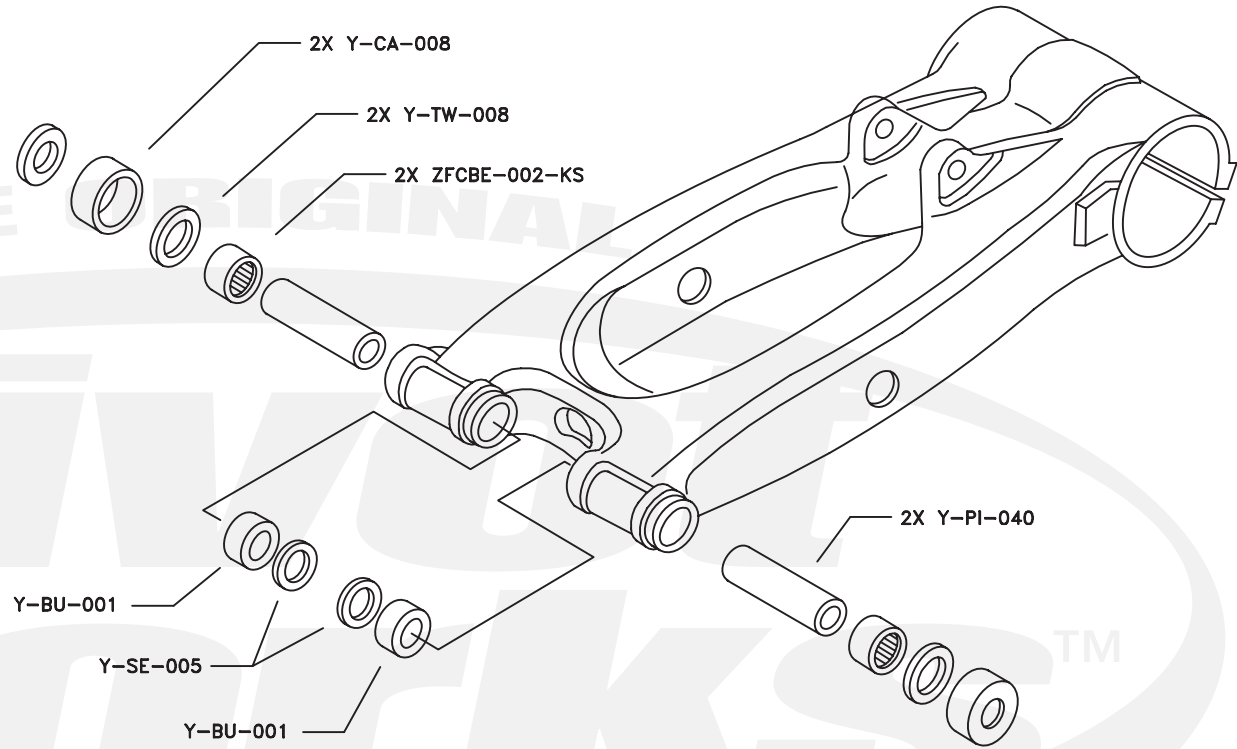

PWSAK-Y26-000

Qty.	Part Number	Description
2	Y-BU-001	Bushing
2	Y-CA-008	Cap
2	Y-PI-040	Pin
2	Y-SE-005	Seal
2	Y-TW-008	Washer
2	ZFCBE-002-KS	Bearing