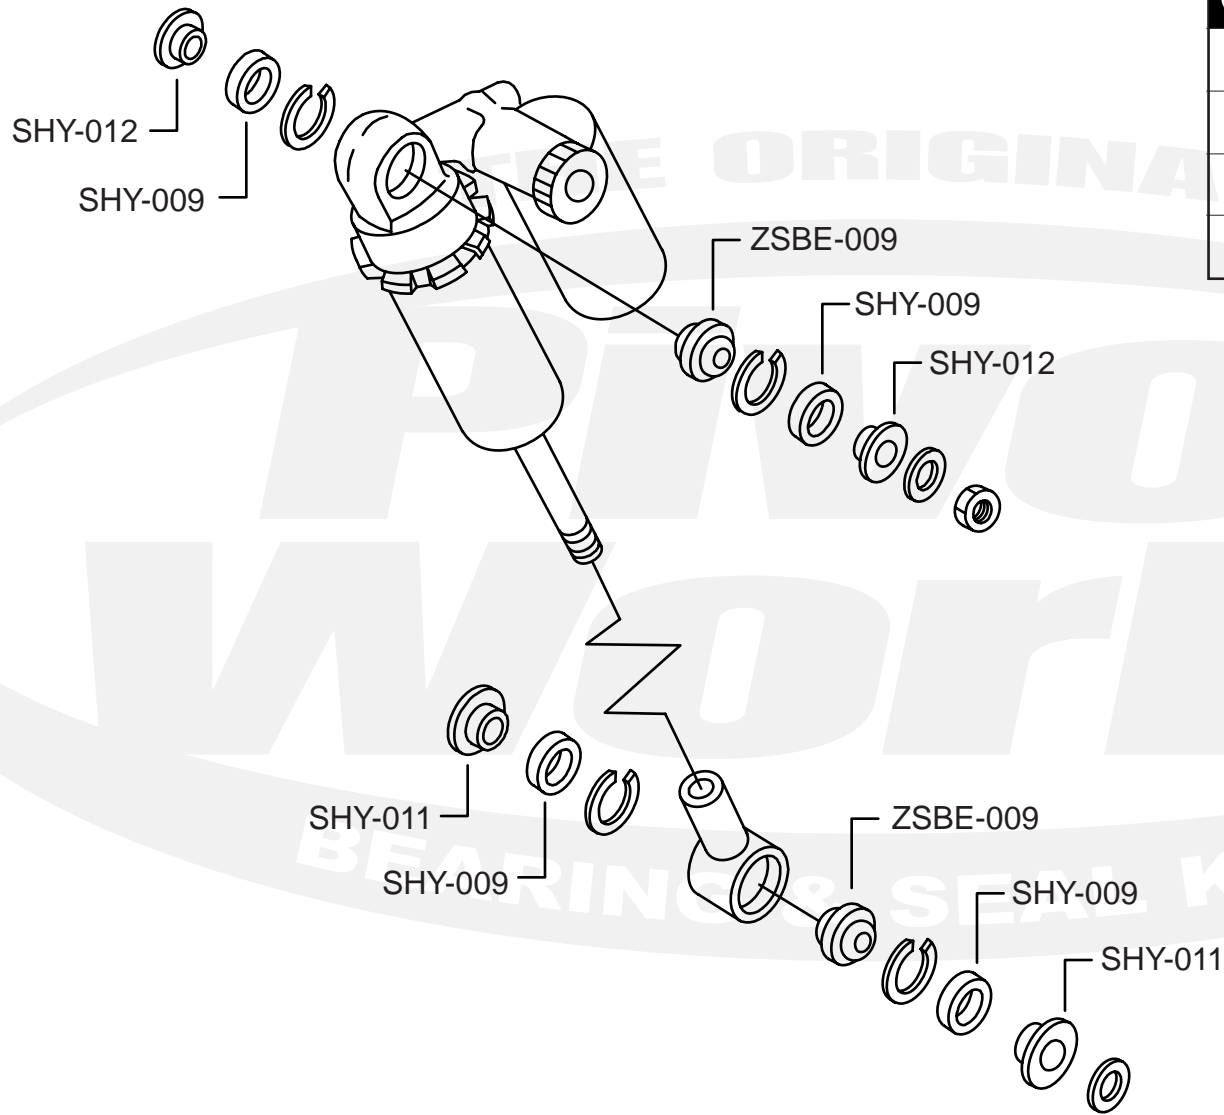

# PWSHK-Y20-000

Qty.	Part Number	Description
4	SHY-009	Seal
2	SHY-011	Collar
2	SHY-012	Collar
2	ZSBE-009	Bearing