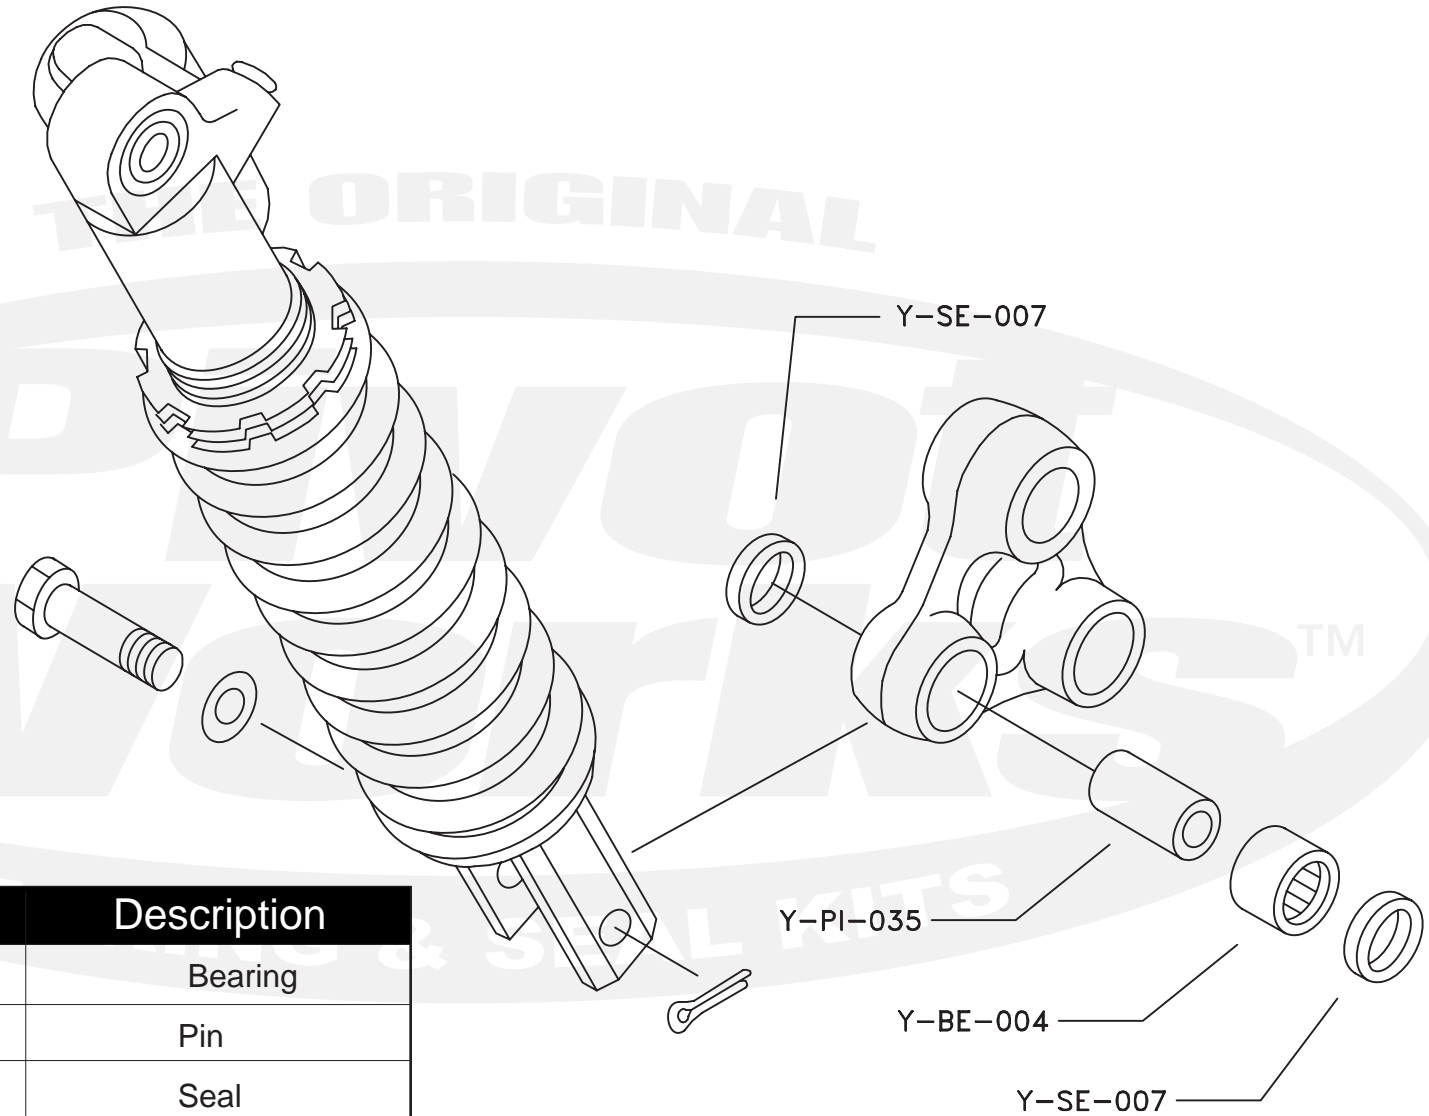

PWSHK-Y22-040

Qty.	Part Number	Description
1	Y-BE-004	Bearing
1	Y-PI-035	Pin
2	Y-SE-007	Seal