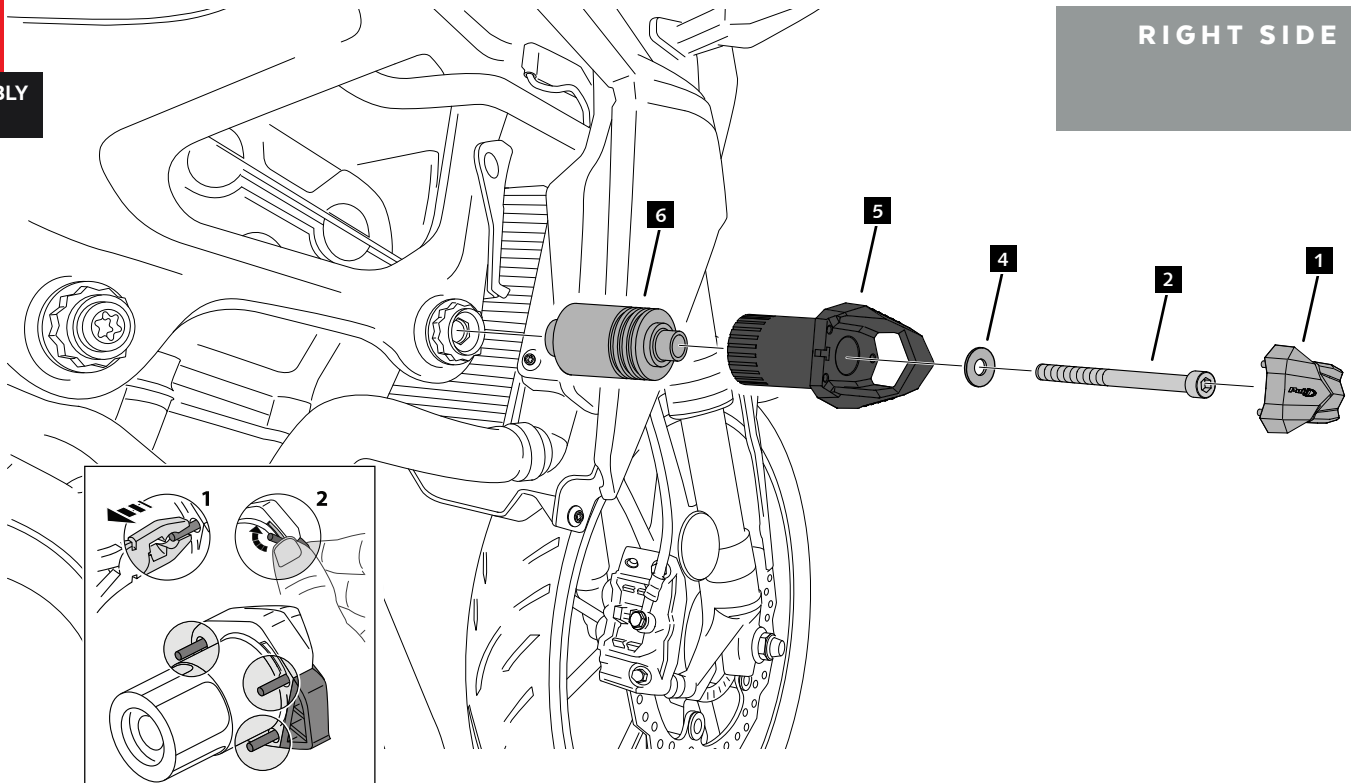

# BMW F900R '20

REF 20293N

R19 CRASH PAD

ID.	PART	DESCRIPTION	QTY.	REF.:
1		Covers set	2	TAPAPROTECR19-D/I
2		M12/180 DIN912 screw	1	M2TM12175180A9B
3		M12/170 DIN912 screw	1	M2TM12175170A9B
4		M12 DIN433 washer	2	ARANM12DIN433ZB
5		R19 Nylon protector 85mm	2	PROTECNLR19-165
6		Right spacer (Aluminum)	1	CASQU472-0-1772
7		Left spacer (Aluminum)	1	CASQU473-0-1773

## MOUNTING INSTRUCTIONS

**1**

ASSEMBLY

RIGHT SIDE

**2**

ASSEMBLY

LEFT SIDE