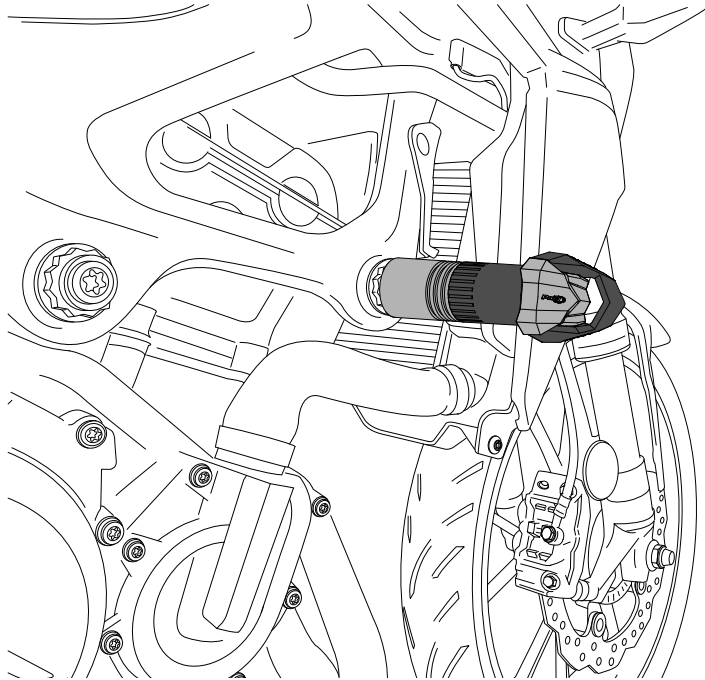

# BMW F900R '20

REF 20293N

R19 CRASH PAD

ID.	PART	DESCRIPTION	QTY.	REF.:
1		Covers set	2	TAPAPROTECR19-D/I
2		M12/180 DIN912 screw	1	M2TM12175180A9B
3		M12/170 DIN912 screw	1	M2TM12175170A9B
4		M12 DIN433 washer	2	ARANM12DIN433ZB
5		R19 Nylon protector 85mm	2	PROTECNLR19-165
6		Right spacer (Aluminum)	1	CASQU472-0-1772
7		Left spacer (Aluminum)	1	CASQU473-0-1773

## MOUNTING INSTRUCTIONS

**1**

ASSEMBLY

RIGHT SIDE

**2**

ASSEMBLY

LEFT SIDE