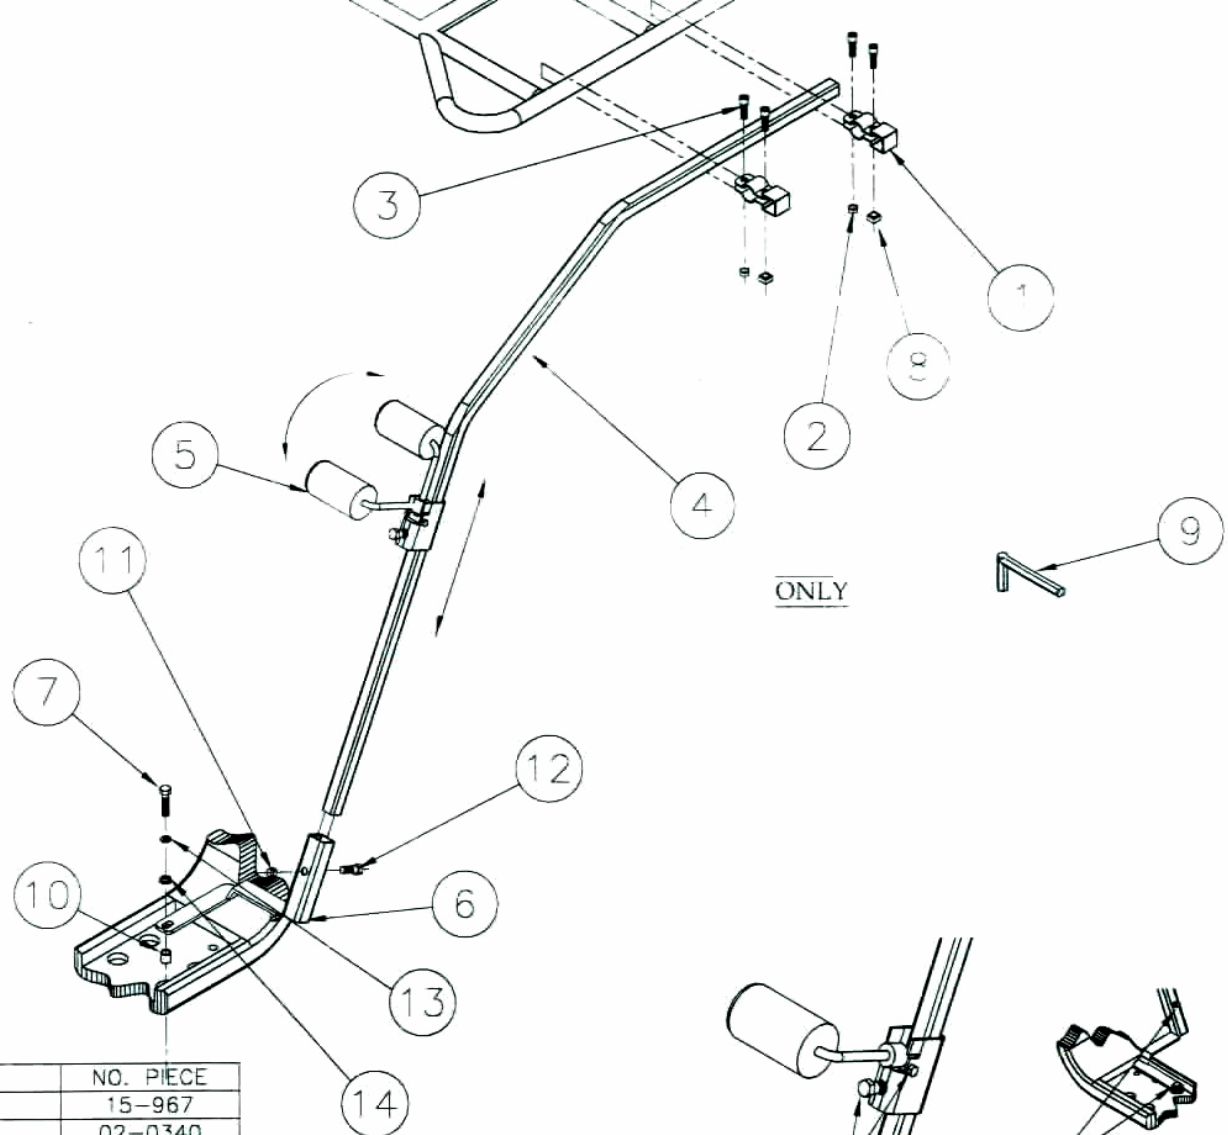

SUZUKI EIGER QUADRUNNER 400
AUTOMATIC (2002)
15-960-27

FENDER PROTECTOR & FOLDING FOOT REST

ITEM	QTE.	DESCRIPTION	NO. PIECE
1	4	CLIP	15-967
2	4	LOCKNUT #5/16"	02-0340
3	8	HEX. SOCKET CAP SCREW #5/16" X 3/4"LG.	02-2243
4	2	SUPPORT ASSEMBLY	02-TU-27
5	2	FOOTREST	15-960
6	2	ADJUSTABLE CLIP	02-ATT-27
7	2	HEX. BOLT M6 X 35LG.	02-01356M
8	4	SQUARE NUT 5/16"	02-1540
9	1	HEX. KEY 5/16"	15-965-CL
10	2	SPACER ID.3/8" X OD.7/8" X 7/16"LG.	02-11531
11	2	LOCKNUT #3/8"	02-0350
12	2	BOLT # 3/8 X 1 1/2"LG.	02-0156
13	2	LOCK WASHER M6	02-0230M
14	2	FLAT WASHER M6"	02-0440M

ONLY

METAL
Roio

NOTE: Check the hardware regularly to prevent bolts from loosening.