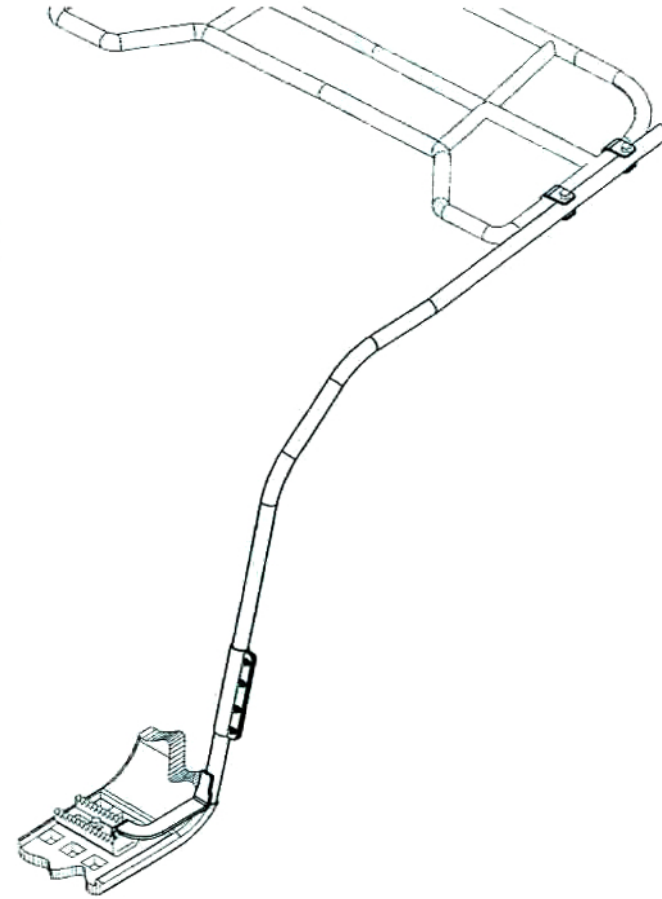

ITEM	QTY	DESCRIPTION	NO. PIECE
1	4	U CLAMP 1"	02-ATT-U-8
2	4	HEX. BOLT $\phi 1/4" \times 1 3/4"$	02-01-4C14Z
3	4	LOCK-NUT $\phi 1/4"$	02-03-4CZ
4	2	FIXATION ASSEMBLY	02-EMB-99053
5	2	HEX. BOLT M6 X 35LG.	02-01-M635Z
6	2	FLAT WASHER M6"	02-04-M6Z

ITEM	QTY	DESCRIPTION	NO. PIECE
7	2	BEND TUBE	02-TU-99053
8	2	PLASTIC CAP 3/4"	02-CAP-34
9	8	CARRIAGE BOLT $\phi 5/16" \times 3/4"$ LONG	15-9622-A
10	8	LOCKNUT $\phi 5/16"$	15-9622-B
11	2	CONNECTION PART FOR TUBE $\phi 7/8"$	15-9622-C

SUZUKI KING QUAD 700 2005  
15-970-1531

FENDER PROTECTOR & FOLDING FOOT REST

METAL  
Roio

Quadrax Utility puts everything within reach.

Shop for other frame & body on our website.