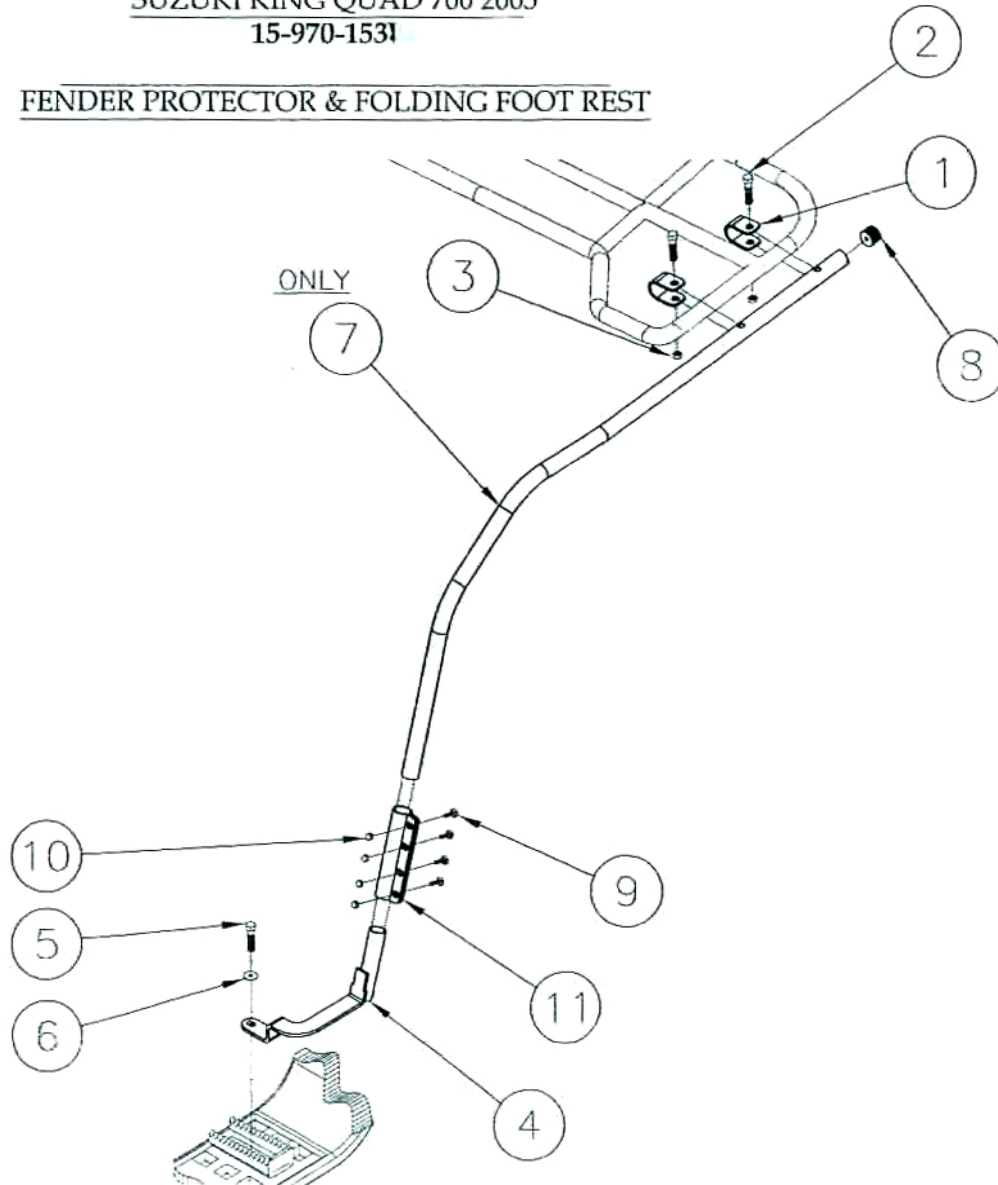

ITEM	QTY	DESCRIPTION	NO. PIECE
1	4	U CLAMP 1"	02-ATT-U-8
2	4	HEX. BOLT $\phi 1/4" \times 1 3/4"$	02-01-4C14Z
3	4	LOCK-NUT $\phi 1/4"$	02-03-4CZ
4	2	FIXATION ASSEMBLY	02-EMB-99053
5	2	HEX. BOLT M6 X 35LG.	02-01-M635Z
6	2	FLAT WASHER M6"	02-04-M6Z

ITEM	QTY	DESCRIPTION	NO. PIECE
7	2	BEND TUBE	02-TU-99053
8	2	PLASTIC CAP 3/4"	02-CAP-34
9	8	CARRIAGE BOLT $\phi 5/16" \times 3/4"$ LONG	15-9622-A
10	8	LOCKNUT $\phi 5/16"$	15-9622-B
11	2	CONNECTION PART FOR TUBE $\phi 7/8"$	15-9622-C

SUZUKI KING QUAD 700 2005  
15-970-1531

FENDER PROTECTOR & FOLDING FOOT REST

METAL  
Roio

Quadrax Utility puts everything within reach.

Shop for other frame & body on our website.