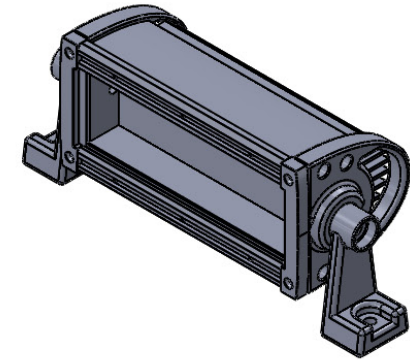

Date	DESCRIPTION	Rev
8/2/2013	INITIAL RELEASE	A

Notes		SIRIUS LED by MotoAlliance	
Finish: Mar/UV Resistant Paint		TITLE: 6" Double Row Light Bar	
Material: Aluminum			
Unless Otherwise Specified: .XXX = 0.010 .XX = .015 .X = .03 XX° = +/- .05° X° = +/- .5°	PROPRIETARY AND CONFIDENTIAL THE INFORMATION CONTAINED IN THIS DRAWING IS THE SOLE PROPERTY OF MotoAlliance Inc. ANY REPRODUCTION IN PART OR AS A WHOLE WITHOUT THE WRITTEN PERMISSION OF MotoAlliance Inc. IS PROHIBITED.	SIZE A	DWG. NO. LED-D6
		REV A	SCALE: 1:4 SHEET 1 OF 1