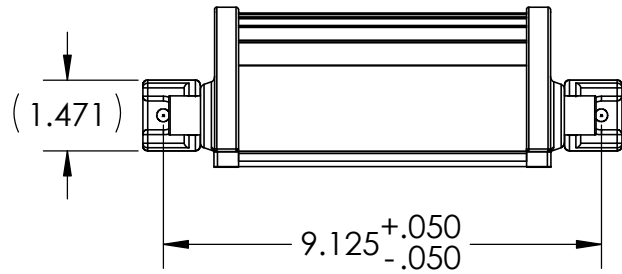

Date	DESCRIPTION	Rev
8/2/2013	INITIAL RELEASE	A

Notes		SIRIUS LED by MotoAlliance	
Finish: Mar/UV Resistant Paint		TITLE: 6" Double Row Light Bar	
Material: Aluminum			
Unless Otherwise Specified: .XXX = 0.010 .XX = .015 .X = .03 XX° = +/- .05° X° = +/- .5°	PROPRIETARY AND CONFIDENTIAL THE INFORMATION CONTAINED IN THIS DRAWING IS THE SOLE PROPERTY OF MotoAlliance Inc. ANY REPRODUCTION IN PART OR AS A WHOLE WITHOUT THE WRITTEN PERMISSION OF MotoAlliance Inc. IS PROHIBITED.	SIZE A	DWG. NO. LED-D6
		REV A	SCALE: 1:4 SHEET 1 OF 1