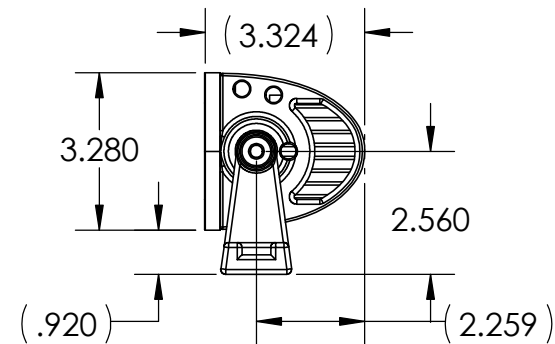

Date	DESCRIPTION	Rev
8/2/2013	INITIAL RELEASE	A

Notes		SIRIUS LED by MotoAlliance	
Finish: Mar/UV Resistant Paint		TITLE: 6" Double Row Light Bar	
Material: Aluminum			
Unless Otherwise Specified: .XXX = 0.010 .XX = .015 .X = .03 XX° = +/- .05° X° = +/- .5°	PROPRIETARY AND CONFIDENTIAL THE INFORMATION CONTAINED IN THIS DRAWING IS THE SOLE PROPERTY OF MotoAlliance Inc. ANY REPRODUCTION IN PART OR AS A WHOLE WITHOUT THE WRITTEN PERMISSION OF MotoAlliance Inc. IS PROHIBITED.	SIZE A	DWG. NO. LED-D6
		REV A	SCALE: 1:4 SHEET 1 OF 1