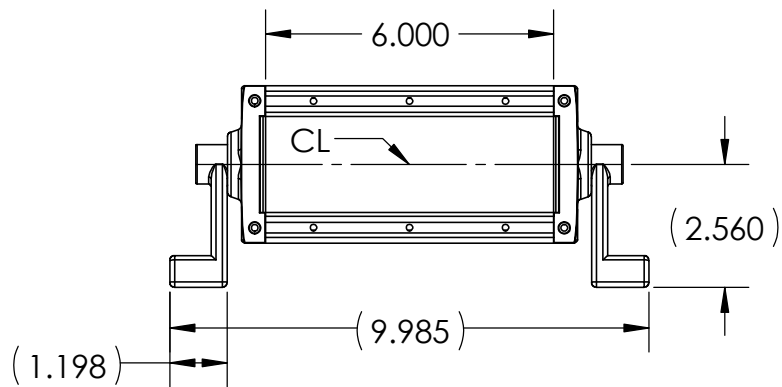

Date	DESCRIPTION	Rev
8/2/2013	INITIAL RELEASE	A

Notes		SIRIUS LED by MotoAlliance	
Finish: Mar/UV Resistant Paint		TITLE: 6" Double Row Light Bar	
Material: Aluminum			
Unless Otherwise Specified: .XXX = 0.010 .XX = .015 .X = .03 XX° = +/- .05° X° = +/- .5°	PROPRIETARY AND CONFIDENTIAL THE INFORMATION CONTAINED IN THIS DRAWING IS THE SOLE PROPERTY OF MotoAlliance Inc. ANY REPRODUCTION IN PART OR AS A WHOLE WITHOUT THE WRITTEN PERMISSION OF MotoAlliance Inc. IS PROHIBITED.	SIZE A	DWG. NO. LED-D6
		REV A	SCALE: 1:4 SHEET 1 OF 1