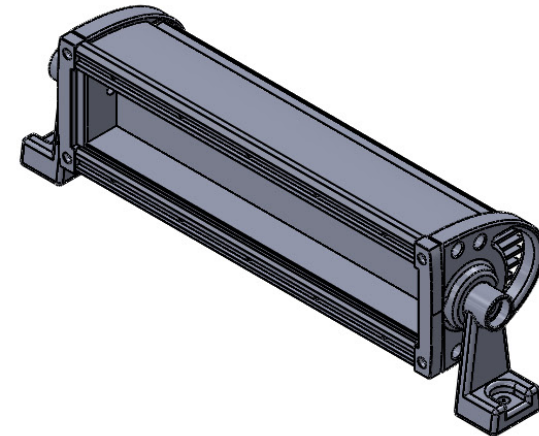

Date	DESCRIPTION	Rev
8/2/2013	INITIAL RELEASE	A

* Assembly view not to scale

Notes		SIRIUS LED by MotoAlliance	
Finish: Mar/UV Resistant Paint		TITLE: 20" Double Row Light Bar	
Material: Aluminum			
Unless Otherwise Specified: .XXX = 0.010 .XX = .015 .X = .03 XX° = +/- .05° X° = +/- .5°	PROPRIETARY AND CONFIDENTIAL THE INFORMATION CONTAINED IN THIS DRAWING IS THE SOLE PROPERTY OF MotoAlliance Inc. ANY REPRODUCTION IN PART OR AS A WHOLE WITHOUT THE WRITTEN PERMISSION OF MotoAlliance Inc. IS PROHIBITED.	SIZE A	DWG. NO. LED-D20
		REV A	SCALE: 1:4 SHEET 1 OF 1