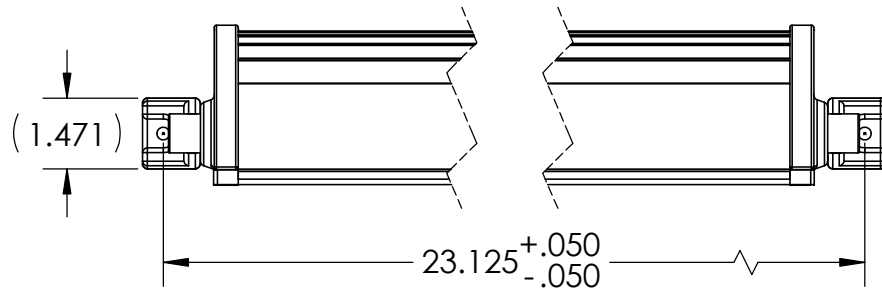

Date	DESCRIPTION	Rev
8/2/2013	INITIAL RELEASE	A

* Assembly view not to scale

Notes		SIRIUS LED by MotoAlliance	
Finish: Mar/UV Resistant Paint		TITLE: 20" Double Row Light Bar	
Material: Aluminum			
Unless Otherwise Specified: .XXX = 0.010 .XX = .015 .X = .03 XX° = +/- .05° X° = +/- .5°	PROPRIETARY AND CONFIDENTIAL THE INFORMATION CONTAINED IN THIS DRAWING IS THE SOLE PROPERTY OF MotoAlliance Inc. ANY REPRODUCTION IN PART OR AS A WHOLE WITHOUT THE WRITTEN PERMISSION OF MotoAlliance Inc. IS PROHIBITED.	SIZE A	DWG. NO. LED-D20
		REV A	SCALE: 1:4 SHEET 1 OF 1