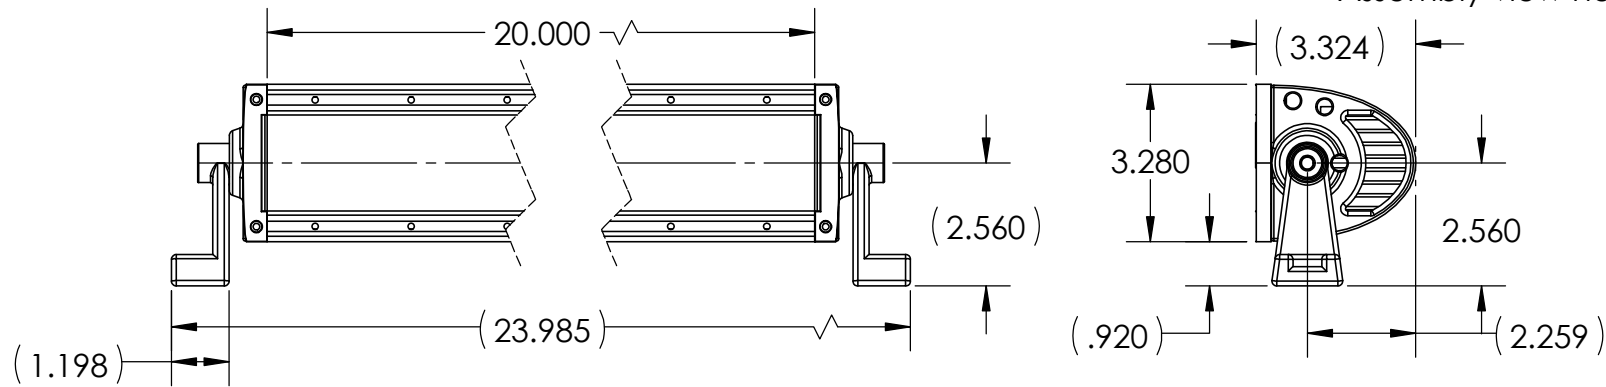

Date	DESCRIPTION	Rev
8/2/2013	INITIAL RELEASE	A

* Assembly view not to scale

Notes		SIRIUS LED by MotoAlliance	
Finish: Mar/UV Resistant Paint		TITLE: 20" Double Row Light Bar	
Material: Aluminum			
Unless Otherwise Specified: .XXX = 0.010 .XX = .015 .X = .03 XX° = +/- .05° X° = +/- .5°	PROPRIETARY AND CONFIDENTIAL THE INFORMATION CONTAINED IN THIS DRAWING IS THE SOLE PROPERTY OF MotoAlliance Inc. ANY REPRODUCTION IN PART OR AS A WHOLE WITHOUT THE WRITTEN PERMISSION OF MotoAlliance Inc. IS PROHIBITED.	SIZE A	DWG. NO. LED-D20
		REV A	SCALE: 1:4 SHEET 1 OF 1