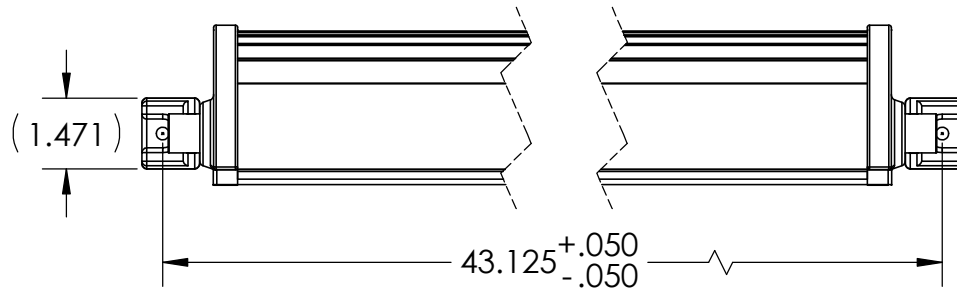

Date	DESCRIPTION	Rev
8/2/2013	INITIAL RELEASE	A

* Assembly view not to scale

Notes		SIRIUS LED by MotoAlliance	
Finish: Mar/UV Resistant Paint		TITLE: 40" Double Row Light Bar	
Material: Aluminum			
Unless Otherwise Specified: .XXX = 0.010 .XX = .015 .X = .03 XX° = +/- .05° X° = +/- .5°	PROPRIETARY AND CONFIDENTIAL THE INFORMATION CONTAINED IN THIS DRAWING IS THE SOLE PROPERTY OF MotoAlliance Inc. ANY REPRODUCTION IN PART OR AS A WHOLE WITHOUT THE WRITTEN PERMISSION OF MotoAlliance Inc. IS PROHIBITED.	SIZE A	DWG. NO. LED-D40
		REV A	SCALE: 1:4 SHEET 1 OF 1