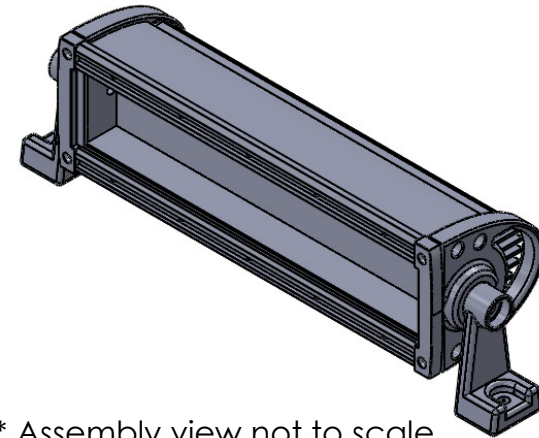

Date	DESCRIPTION	Rev
8/2/2013	INITIAL RELEASE	A

* Assembly view not to scale

Notes		SIRIUS LED by MotoAlliance	
Finish: Mar/UV Resistant Paint		TITLE: 40" Double Row Light Bar	
Material: Aluminum			
Unless Otherwise Specified: .XXX = 0.010 .XX = .015 .X = .03 XX° = +/- .05° X° = +/- .5°	PROPRIETARY AND CONFIDENTIAL THE INFORMATION CONTAINED IN THIS DRAWING IS THE SOLE PROPERTY OF MotoAlliance Inc. ANY REPRODUCTION IN PART OR AS A WHOLE WITHOUT THE WRITTEN PERMISSION OF MotoAlliance Inc. IS PROHIBITED.	SIZE A	DWG. NO. LED-D40
		REV A	SCALE: 1:4 SHEET 1 OF 1