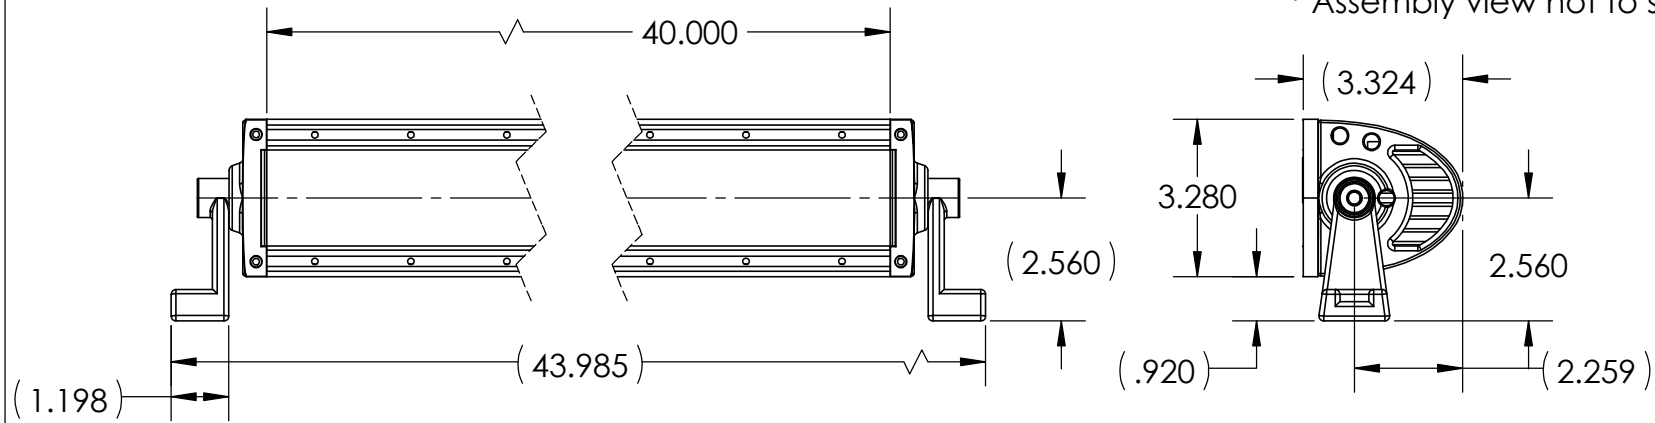

Date	DESCRIPTION	Rev
8/2/2013	INITIAL RELEASE	A

* Assembly view not to scale

Notes		SIRIUS LED by MotoAlliance	
Finish: Mar/UV Resistant Paint		TITLE: 40" Double Row Light Bar	
Material: Aluminum			
Unless Otherwise Specified: .XXX = 0.010 .XX = .015 .X = .03 XX° = +/- .05° X° = +/- .5°	PROPRIETARY AND CONFIDENTIAL THE INFORMATION CONTAINED IN THIS DRAWING IS THE SOLE PROPERTY OF MotoAlliance Inc. ANY REPRODUCTION IN PART OR AS A WHOLE WITHOUT THE WRITTEN PERMISSION OF MotoAlliance Inc. IS PROHIBITED.	SIZE A	DWG. NO. LED-D40
		REV A	SCALE: 1:4 SHEET 1 OF 1