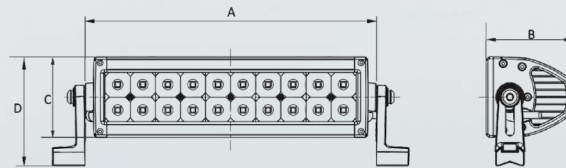

LED LIGHT BARS

STEALTH

EP BLACK FACE WITH DIAMOND PLATE PATTERN / DOUBLE ROW / POWER OUTPUT: 12 – 300 WATTS

- Face sizes available in 2", 4", 6", 10", 12, 20", 30", 40" and 50" lengths
- 3W Cree LED chips
- 6063 extruded aluminum housing with die-cast ends
- Dust and moisture resistant lens
- Raw Lumens: 1,080 – 27,000
- Includes mounting hardware and pigtail connector
- Limited lifetime warranty
- Available in Flood and Combo beam

6" OR 10" HDX FLUSH MOUNT LED KIT AVAILABLE
See Page 10

PIGTAIL CONNECTOR

Stealth Double LED Light Bar - Combo Beam

— BEAM PATTERNS —

MODEL	A	B	C	D
09-12212-4	4.1 in.	3.4 in.	3.1 in.	4.8 in.
09-12212-8	6.1 in.	3.4 in.	3.1 in.	4.8 in.
09-12212-12	8.1 in.	3.4 in.	3.1 in.	4.8 in.
09-12212-20	12.1 in.	3.4 in.	3.1 in.	4.8 in.
09-12212-24	14.1 in.	3.4 in.	3.1 in.	4.8 in.
09-12212-40	22.2 in.	3.4 in.	3.1 in.	4.8 in.
09-12212-60	32.2 in.	3.4 in.	3.1 in.	4.8 in.
09-12212-80	42.2 in.	3.4 in.	3.1 in.	4.8 in.
09-12212-100	52.2 in.	3.4 in.	3.1 in.	4.8 in.

PART NO.	POWER OUTPUT	BEAM TYPE	LEDS	FACE SIZE	AMP DRAW 12V	RAW LUMENS	BEAM DISTANCE	OPERATING VOLTAGE
09-12212-4F	12	Flood	4 x 3w Cree	2"	0.8	1080	104	9V-30V
09-12212-8F	24	Flood	8 x 3w Cree	4"	1.6	2160	123	9V-30V
09-12212-12C	36	Combo	12 x 3w Cree	6"	2.0	3240	326	9V-30V
09-12212-20C	60	Combo	20 x 3w Cree	10"	4.2	5400	525	9V-30V
09-12212-24C	72	Combo	24 x 3w Cree	12"	8.2	6480	610	9V-30V
09-12212-40C	120	Combo	40 x 3w Cree	20"	12	10800	849	9V-30V
09-12212-60C	180	Combo	60 x 3w Cree	30"	15.9	16200	909	9V-30V
09-12212-80C	240	Combo	80 x 3w Cree	40"	16.6	21600	1103	9V-30V
09-12212-100C	300	Combo	100 x 3w Cree	50"	18.8	27000	1154	9V-30V

Westin's Stealth Double Row LED Light Bars feature a black face with diamond plate pattern and are supplied with black hardware for a total blackout look. Face sizes are available in 2", 4", 6", 10", 12, 20", 30", 40" and 50" lengths. Bars with 12 or more LED's are available in combo beam with smaller sizes (face sizes 2" & 4") available in flood only.